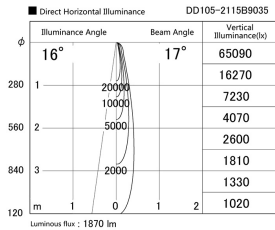

Item no. DD105-2115B9035

Series Name:  $\Phi$ 100 Lens type Adjustable downlight

Installation	Recessed mount
Type	
Fixture wattage	21W
Beam angle	17 deg
Color Temp.	3500K
CRI	Ra>90
Luminous	1869 lm
Body	Die-cast aluminum alloy
Body finish	N/A
Trim finish	Black
Reflector finish	N/A
IP Rate	IP20
Light source	COB module
Input Voltage	AC220~240V
Dimming Type	Non-Dimmable
Certificate	CE, CCC
Cut Hole	100mm

Height (Weight)	
31.8W	127 (0.9kg)
24.3W	127 (0.9kg)
21.0W	92 (0.8kg)
14.0W	92 (0.8kg)