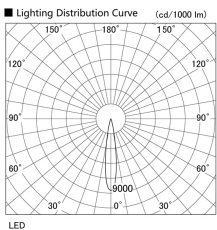

Item no. DD105-2115B9035

Series Name:  $\Phi$ 100 Lens type Adjustable downlight

Installation	Recessed mount
Type	
Fixture wattage	21W
Beam angle	17 deg
Color Temp.	3500K
CRI	Ra>90
Luminous	1869 lm
Body	Die-cast aluminum alloy
Body finish	N/A
Trim finish	Black
Reflector finish	N/A
IP Rate	IP20
Light source	COB module
Input Voltage	AC220~240V
Dimming Type	Non-Dimmable
Certificate	CE, CCC
Cut Hole	100mm

Height (Weight)	
31.8W	127 (0.9kg)
24.3W	127 (0.9kg)
21.0W	92 (0.8kg)
14.0W	92 (0.8kg)