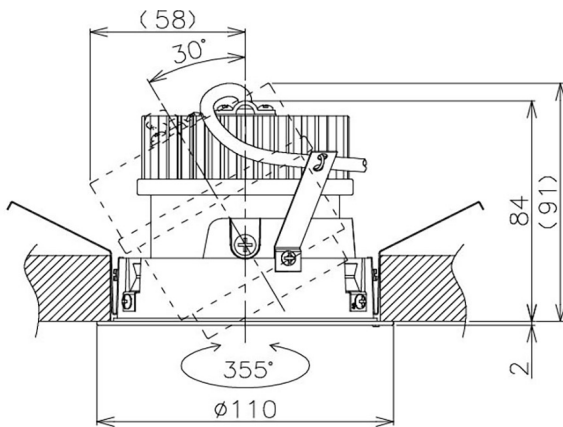

Item no. DD105-2115B9035

Series Name:  $\Phi$ 100 Lens type Adjustable downlight

Installation	Recessed mount
Type	
Fixture wattage	21W
Beam angle	17 deg
Color Temp.	3500K
CRI	Ra>90
Luminous	1869 lm
Body	Die-cast aluminum alloy
Body finish	N/A
Trim finish	Black
Reflector finish	N/A
IP Rate	IP20
Light source	COB module
Input Voltage	AC220~240V
Dimming Type	Non-Dimmable
Certificate	CE, CCC
Cut Hole	100mm

Height (Weight)	
31.8W	127 (0.9kg)
24.3W	127 (0.9kg)
21.0W	92 (0.8kg)
14.0W	92 (0.8kg)