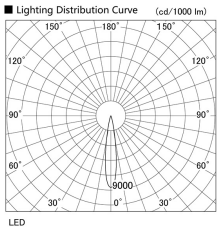

Item no. DD105-2115B9040

Series Name: Φ 100 Lens type Adjustable downlight

Installation	Recessed mount
Type	Φ 100 Lens type Adjustable downlight
Fixture wattage	21W
Beam angle	17 deg
Color Temp.	4000K
CRI	Ra>90
Luminous	1887 lm
Body	Die-cast aluminum alloy
Body finish	N/A
Trim finish	Black
Reflector finish	N/A
IP Rate	IP20
Light source	COB module
Input Voltage	AC220~240V
Dimming Type	Non-Dimmable
Certificate	CE, CCC
Cut Hole	100mm

Height (Weight)	
31.8W	127 (0.9kg)
24.3W	127 (0.9kg)
21.0W	92 (0.8kg)
14.0W	92 (0.8kg)