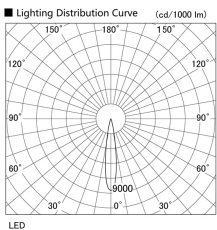

Item no. DD105-2115B9040

Series Name:  $\Phi$ 100 Lens type Adjustable downlight

Installation	Recessed mount
Type	
Fixture wattage	21W
Beam angle	17 deg
Color Temp.	4000K
CRI	Ra>90
Luminous	1887 lm
Body	Die-cast aluminum alloy
Body finish	N/A
Trim finish	Black
Reflector finish	N/A
IP Rate	IP20
Light source	COB module
Input Voltage	AC220~240V
Dimming Type	Non-Dimmable
Certificate	CE, CCC
Cut Hole	100mm

Height (Weight)	
31.8W	127 (0.9kg)
24.3W	127 (0.9kg)
21.0W	92 (0.8kg)
14.0W	92 (0.8kg)