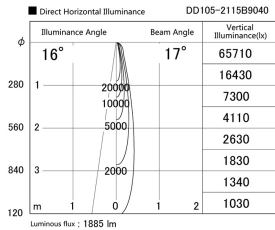

Item no. DD105-2115B9040

Series Name:  $\Phi$ 100 Lens type Adjustable downlight

Installation	Recessed mount
Type	
Fixture wattage	21W
Beam angle	17 deg
Color Temp.	4000K
CRI	Ra>90
Luminous	1887 lm
Body	Die-cast aluminum alloy
Body finish	N/A
Trim finish	Black
Reflector finish	N/A
IP Rate	IP20
Light source	COB module
Input Voltage	AC220~240V
Dimming Type	Non-Dimmable
Certificate	CE, CCC
Cut Hole	100mm

Height (Weight)	
31.8W	127 (0.9kg)
24.3W	127 (0.9kg)
21.0W	92 (0.8kg)
14.0W	92 (0.8kg)