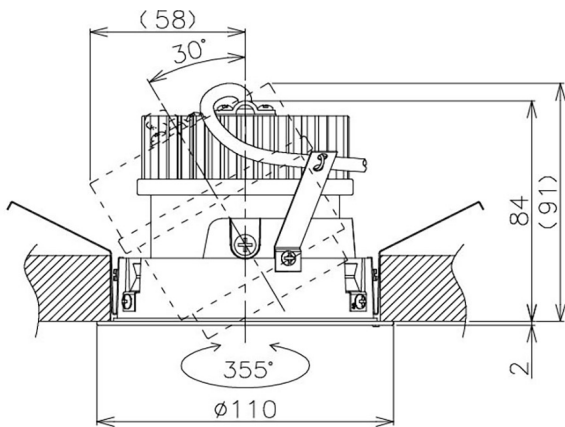

Item no. DD105-2115B9040

Series Name:  $\Phi$ 100 Lens type Adjustable downlight

Installation	Recessed mount
Type	
Fixture wattage	21W
Beam angle	17 deg
Color Temp.	4000K
CRI	Ra>90
Luminous	1887 lm
Body	Die-cast aluminum alloy
Body finish	N/A
Trim finish	Black
Reflector finish	N/A
IP Rate	IP20
Light source	COB module
Input Voltage	AC220~240V
Dimming Type	Non-Dimmable
Certificate	CE, CCC
Cut Hole	100mm

Height (Weight)	
31.8W	127 (0.9kg)
24.3W	127 (0.9kg)
21.0W	92 (0.8kg)
14.0W	92 (0.8kg)