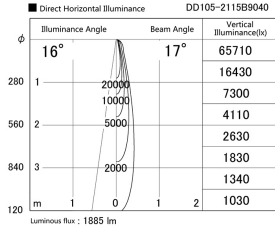

Item no. DD105-2115B9040

Series Name: Φ 100 Lens type Adjustable downlight

Installation	Recessed mount
Type	Φ 100 Lens type Adjustable downlight
Fixture wattage	21W
Beam angle	17 deg
Color Temp.	4000K
CRI	Ra>90
Luminous	1887 lm
Body	Die-cast aluminum alloy
Body finish	N/A
Trim finish	Black
Reflector finish	N/A
IP Rate	IP20
Light source	COB module
Input Voltage	AC220~240V
Dimming Type	Non-Dimmable
Certificate	CE, CCC
Cut Hole	100mm

Height (Weight)	
31.8W	127 (0.9kg)
24.3W	127 (0.9kg)
21.0W	92 (0.8kg)
14.0W	92 (0.8kg)