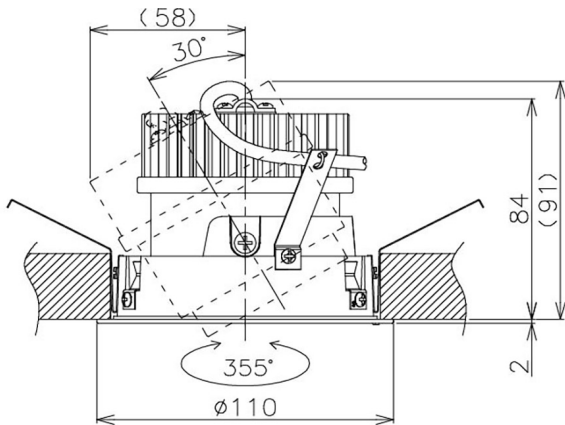

Item no. DD105-2115B9040

Series Name: Φ 100 Lens type Adjustable downlight

Installation	Recessed mount
Type	Φ 100 Lens type Adjustable downlight
Fixture wattage	21W
Beam angle	17 deg
Color Temp.	4000K
CRI	Ra>90
Luminous	1887 lm
Body	Die-cast aluminum alloy
Body finish	N/A
Trim finish	Black
Reflector finish	N/A
IP Rate	IP20
Light source	COB module
Input Voltage	AC220~240V
Dimming Type	Non-Dimmable
Certificate	CE, CCC
Cut Hole	100mm

Height (Weight)	
31.8W	127 (0.9kg)
24.3W	127 (0.9kg)
21.0W	92 (0.8kg)
14.0W	92 (0.8kg)