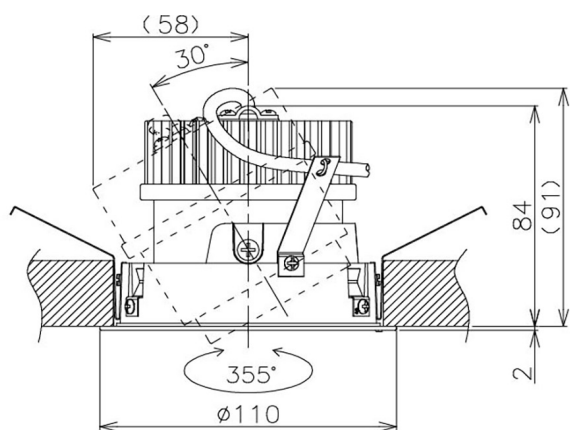

Item no. DD105-2120B9027

Series Name: Φ 100 Lens type Adjustable downlight

Installation	Recessed mount
Type	
Fixture wattage	21W
Beam angle	22 deg
Color Temp.	2700K
CRI	Ra>90
Luminous	1861 lm
Body	Die-cast aluminum alloy
Body finish	N/A
Trim finish	Black
Reflector finish	N/A
IP Rate	IP20
Light source	COB module
Input Voltage	AC220~240V
Dimming Type	Non-Dimmable
Certificate	CE, CCC
Cut Hole	100mm

Height (Weight)	
31.8W	127 (0.9kg)
24.3W	127 (0.9kg)
21.0W	92 (0.8kg)
14.0W	92 (0.8kg)