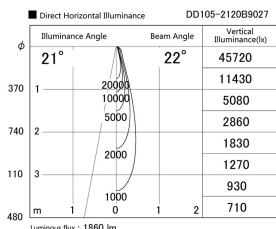

Item no. DD105-2120B9027

Series Name: Φ 100 Lens type Adjustable downlight

Installation	Recessed mount
Type	
Fixture wattage	21W
Beam angle	22 deg
Color Temp.	2700K
CRI	Ra>90
Luminous	1861 lm
Body	Die-cast aluminum alloy
Body finish	N/A
Trim finish	Black
Reflector finish	N/A
IP Rate	IP20
Light source	COB module
Input Voltage	AC220~240V
Dimming Type	Non-Dimmable
Certificate	CE, CCC
Cut Hole	100mm

Height (Weight)	
31.8W	127 (0.9kg)
24.3W	127 (0.9kg)
21.0W	92 (0.8kg)
14.0W	92 (0.8kg)