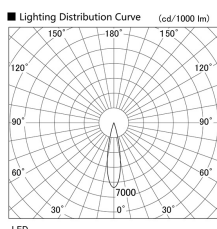

Item no. DD105-2120B9027

Series Name: Φ 100 Lens type Adjustable downlight

Installation	Recessed mount
Type	
Fixture wattage	21W
Beam angle	22 deg
Color Temp.	2700K
CRI	Ra>90
Luminous	1861 lm
Body	Die-cast aluminum alloy
Body finish	N/A
Trim finish	Black
Reflector finish	N/A
IP Rate	IP20
Light source	COB module
Input Voltage	AC220~240V
Dimming Type	Non-Dimmable
Certificate	CE, CCC
Cut Hole	100mm

Height (Weight)	
31.8W	127 (0.9kg)
24.3W	127 (0.9kg)
21.0W	92 (0.8kg)
14.0W	92 (0.8kg)