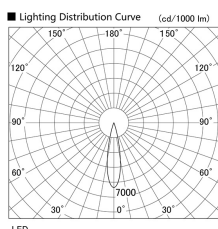

Item no. DD105-2120B9030

Series Name: Φ 100 Lens type Adjustable downlight

Installation	Recessed mount
Type	
Fixture wattage	21W
Beam angle	22 deg
Color Temp.	3000K
CRI	Ra>90
Luminous	1939 lm
Body	Die-cast aluminum alloy
Body finish	N/A
Trim finish	Black
Reflector finish	N/A
IP Rate	IP20
Light source	COB module
Input Voltage	AC220~240V
Dimming Type	Non-Dimmable
Certificate	CE, CCC
Cut Hole	100mm

Height (Weight)	
31.8W	127 (0.9kg)
24.3W	127 (0.9kg)
21.0W	92 (0.8kg)
14.0W	92 (0.8kg)