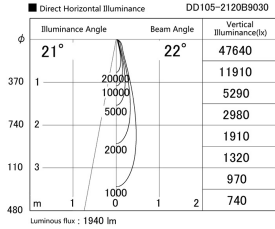

Item no. DD105-2120B9030

Series Name: Φ 100 Lens type Adjustable downlight

Installation	Recessed mount
Type	Φ 100 Lens type Adjustable downlight
Fixture wattage	21W
Beam angle	22 deg
Color Temp.	3000K
CRI	Ra>90
Luminous	1939 lm
Body	Die-cast aluminum alloy
Body finish	N/A
Trim finish	Black
Reflector finish	N/A
IP Rate	IP20
Light source	COB module
Input Voltage	AC220~240V
Dimming Type	Non-Dimmable
Certificate	CE, CCC
Cut Hole	100mm

Height (Weight)	
31.8W	127 (0.9kg)
24.3W	127 (0.9kg)
21.0W	92 (0.8kg)
14.0W	92 (0.8kg)