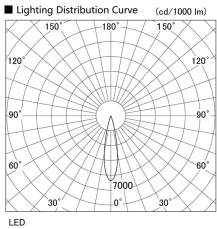

Item no. DD105-2120B9030

Series Name: Φ 100 Lens type Adjustable downlight

Installation	Recessed mount
Type	Φ 100 Lens type Adjustable downlight
Fixture wattage	21W
Beam angle	22 deg
Color Temp.	3000K
CRI	Ra>90
Luminous	1939 lm
Body	Die-cast aluminum alloy
Body finish	N/A
Trim finish	Black
Reflector finish	N/A
IP Rate	IP20
Light source	COB module
Input Voltage	AC220~240V
Dimming Type	Non-Dimmable
Certificate	CE, CCC
Cut Hole	100mm

Height (Weight)	
31.8W	127 (0.9kg)
24.3W	127 (0.9kg)
21.0W	92 (0.8kg)
14.0W	92 (0.8kg)