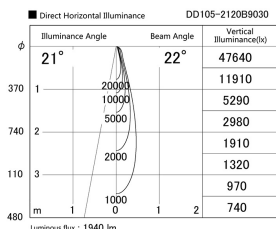

Item no. DD105-2120B9030

Series Name: Φ 100 Lens type Adjustable downlight

Installation	Recessed mount
Type	
Fixture wattage	21W
Beam angle	22 deg
Color Temp.	3000K
CRI	Ra>90
Luminous	1939 lm
Body	Die-cast aluminum alloy
Body finish	N/A
Trim finish	Black
Reflector finish	N/A
IP Rate	IP20
Light source	COB module
Input Voltage	AC220~240V
Dimming Type	Non-Dimmable
Certificate	CE, CCC
Cut Hole	100mm

Height (Weight)	
31.8W	127 (0.9kg)
24.3W	127 (0.9kg)
21.0W	92 (0.8kg)
14.0W	92 (0.8kg)