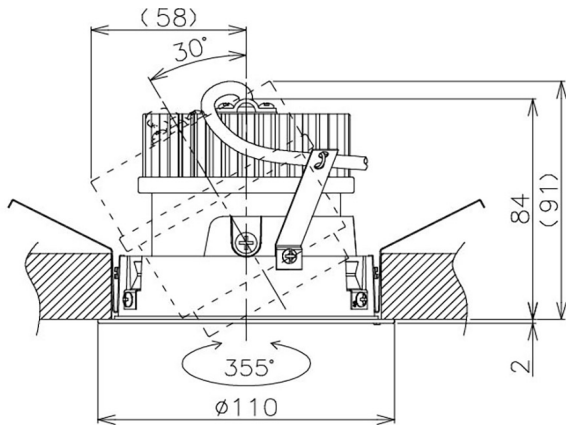

Item no. DD105-2120B9030

Series Name: Φ 100 Lens type Adjustable downlight

Installation	Recessed mount
Type	Φ 100 Lens type Adjustable downlight
Fixture wattage	21W
Beam angle	22 deg
Color Temp.	3000K
CRI	Ra>90
Luminous	1939 lm
Body	Die-cast aluminum alloy
Body finish	N/A
Trim finish	Black
Reflector finish	N/A
IP Rate	IP20
Light source	COB module
Input Voltage	AC220~240V
Dimming Type	Non-Dimmable
Certificate	CE, CCC
Cut Hole	100mm

Height (Weight)	
31.8W	127 (0.9kg)
24.3W	127 (0.9kg)
21.0W	92 (0.8kg)
14.0W	92 (0.8kg)