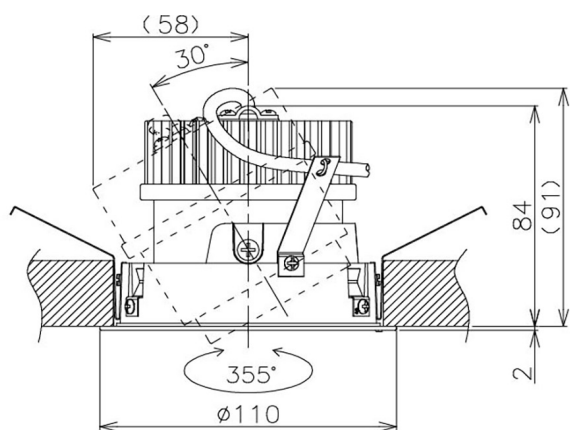

Item no. DD105-2120B9030

Series Name: Φ 100 Lens type Adjustable downlight

Installation	Recessed mount
Type	
Fixture wattage	21W
Beam angle	22 deg
Color Temp.	3000K
CRI	Ra>90
Luminous	1939 lm
Body	Die-cast aluminum alloy
Body finish	N/A
Trim finish	Black
Reflector finish	N/A
IP Rate	IP20
Light source	COB module
Input Voltage	AC220~240V
Dimming Type	Non-Dimmable
Certificate	CE, CCC
Cut Hole	100mm

Height (Weight)	
31.8W	127 (0.9kg)
24.3W	127 (0.9kg)
21.0W	92 (0.8kg)
14.0W	92 (0.8kg)