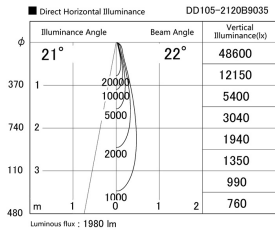

Item no. DD105-2120B9035

Series Name:  $\Phi$ 100 Lens type Adjustable downlight

Installation	Recessed mount
Type	
Fixture wattage	21W
Beam angle	22 deg
Color Temp.	3500K
CRI	Ra>90
Luminous	1978 lm
Body	Die-cast aluminum alloy
Body finish	N/A
Trim finish	Black
Reflector finish	N/A
IP Rate	IP20
Light source	COB module
Input Voltage	AC220~240V
Dimming Type	Non-Dimmable
Certificate	CE, CCC
Cut Hole	100mm

Height (Weight)	
31.8W	127 (0.9kg)
24.3W	127 (0.9kg)
21.0W	92 (0.8kg)
14.0W	92 (0.8kg)