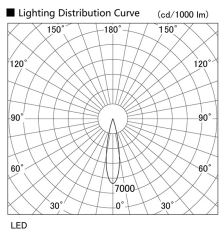

Item no. DD105-2120B9035

Series Name:  $\Phi$ 100 Lens type Adjustable downlight

Installation	Recessed mount
Type	
Fixture wattage	21W
Beam angle	22 deg
Color Temp.	3500K
CRI	Ra>90
Luminous	1978 lm
Body	Die-cast aluminum alloy
Body finish	N/A
Trim finish	Black
Reflector finish	N/A
IP Rate	IP20
Light source	COB module
Input Voltage	AC220~240V
Dimming Type	Non-Dimmable
Certificate	CE, CCC
Cut Hole	100mm

Height (Weight)	
31.8W	127 (0.9kg)
24.3W	127 (0.9kg)
21.0W	92 (0.8kg)
14.0W	92 (0.8kg)