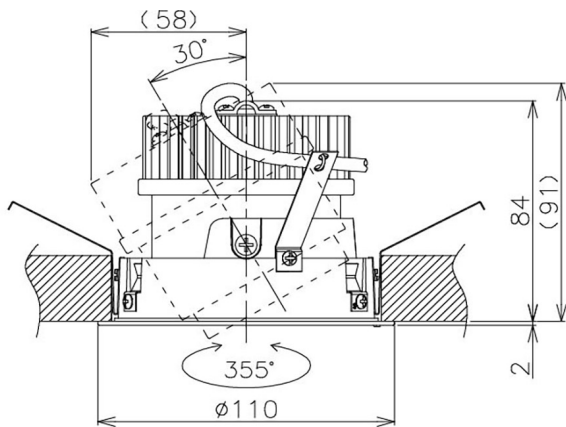

Item no. DD105-2120B9035

Series Name:  $\Phi$ 100 Lens type Adjustable downlight

Installation	Recessed mount
Type	
Fixture wattage	21W
Beam angle	22 deg
Color Temp.	3500K
CRI	Ra>90
Luminous	1978 lm
Body	Die-cast aluminum alloy
Body finish	N/A
Trim finish	Black
Reflector finish	N/A
IP Rate	IP20
Light source	COB module
Input Voltage	AC220~240V
Dimming Type	Non-Dimmable
Certificate	CE, CCC
Cut Hole	100mm

Height (Weight)	
31.8W	127 (0.9kg)
24.3W	127 (0.9kg)
21.0W	92 (0.8kg)
14.0W	92 (0.8kg)