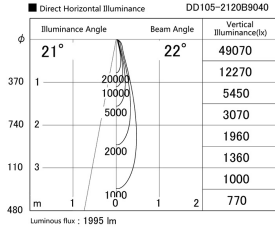

Item no. DD105-2120B9040

Series Name:  $\Phi$ 100 Lens type Adjustable downlight

Installation	Recessed mount
Type	$\Phi$ 100 Lens type Adjustable downlight
Fixture wattage	21W
Beam angle	22 deg
Color Temp.	4000K
CRI	Ra>90
Luminous	1997 lm
Body	Die-cast aluminum alloy
Body finish	N/A
Trim finish	Black
Reflector finish	N/A
IP Rate	IP20
Light source	COB module
Input Voltage	AC220~240V
Dimming Type	Non-Dimmable
Certificate	CE, CCC
Cut Hole	100mm

Height (Weight)	
31.8W	127 (0.9kg)
24.3W	127 (0.9kg)
21.0W	92 (0.8kg)
14.0W	92 (0.8kg)