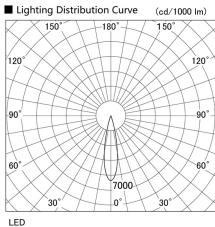

Item no. DD105-2120B9040

Series Name: Φ 100 Lens type Adjustable downlight

Installation	Recessed mount
Type	
Fixture wattage	21W
Beam angle	22 deg
Color Temp.	4000K
CRI	Ra>90
Luminous	1997 lm
Body	Die-cast aluminum alloy
Body finish	N/A
Trim finish	Black
Reflector finish	N/A
IP Rate	IP20
Light source	COB module
Input Voltage	AC220~240V
Dimming Type	Non-Dimmable
Certificate	CE, CCC
Cut Hole	100mm

Height (Weight)	
31.8W	127 (0.9kg)
24.3W	127 (0.9kg)
21.0W	92 (0.8kg)
14.0W	92 (0.8kg)