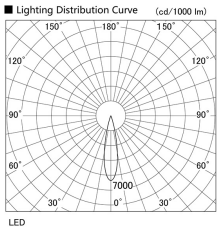

Item no. DD105-2120B9040

Series Name:  $\Phi$ 100 Lens type Adjustable downlight

Installation	Recessed mount
Type	$\Phi$ 100 Lens type Adjustable downlight
Fixture wattage	21W
Beam angle	22 deg
Color Temp.	4000K
CRI	Ra>90
Luminous	1997 lm
Body	Die-cast aluminum alloy
Body finish	N/A
Trim finish	Black
Reflector finish	N/A
IP Rate	IP20
Light source	COB module
Input Voltage	AC220~240V
Dimming Type	Non-Dimmable
Certificate	CE, CCC
Cut Hole	100mm

Height (Weight)	
31.8W	127 (0.9kg)
24.3W	127 (0.9kg)
21.0W	92 (0.8kg)
14.0W	92 (0.8kg)