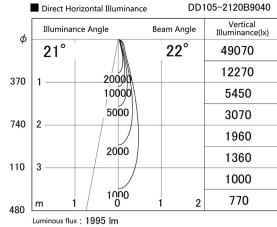

Item no. DD105-2120B9040

Series Name: Φ 100 Lens type Adjustable downlight

Installation	Recessed mount
Type	
Fixture wattage	21W
Beam angle	22 deg
Color Temp.	4000K
CRI	Ra>90
Luminous	1997 lm
Body	Die-cast aluminum alloy
Body finish	N/A
Trim finish	Black
Reflector finish	N/A
IP Rate	IP20
Light source	COB module
Input Voltage	AC220~240V
Dimming Type	Non-Dimmable
Certificate	CE, CCC
Cut Hole	100mm

Height (Weight)	
31.8W	127 (0.9kg)
24.3W	127 (0.9kg)
21.0W	92 (0.8kg)
14.0W	92 (0.8kg)