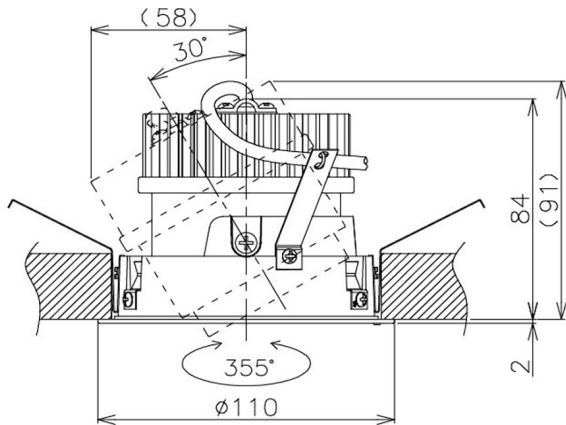

Item no. DD105-2120B9040

Series Name: Φ 100 Lens type Adjustable downlight

Installation	Recessed mount
Type	
Fixture wattage	21W
Beam angle	22 deg
Color Temp.	4000K
CRI	Ra>90
Luminous	1997 lm
Body	Die-cast aluminum alloy
Body finish	N/A
Trim finish	Black
Reflector finish	N/A
IP Rate	IP20
Light source	COB module
Input Voltage	AC220~240V
Dimming Type	Non-Dimmable
Certificate	CE, CCC
Cut Hole	100mm

Height (Weight)	
31.8W	127 (0.9kg)
24.3W	127 (0.9kg)
21.0W	92 (0.8kg)
14.0W	92 (0.8kg)