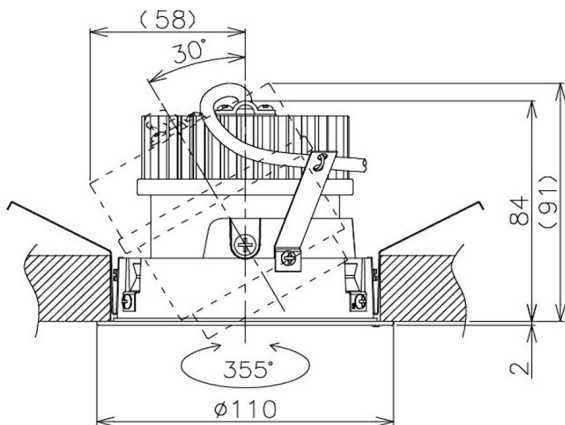

Item no. DD105-2120B9040

Series Name:  $\Phi$ 100 Lens type Adjustable downlight

Installation	Recessed mount
Type	$\Phi$ 100 Lens type Adjustable downlight
Fixture wattage	21W
Beam angle	22 deg
Color Temp.	4000K
CRI	Ra>90
Luminous	1997 lm
Body	Die-cast aluminum alloy
Body finish	N/A
Trim finish	Black
Reflector finish	N/A
IP Rate	IP20
Light source	COB module
Input Voltage	AC220~240V
Dimming Type	Non-Dimmable
Certificate	CE, CCC
Cut Hole	100mm

Height (Weight)	
31.8W	127 (0.9kg)
24.3W	127 (0.9kg)
21.0W	92 (0.8kg)
14.0W	92 (0.8kg)