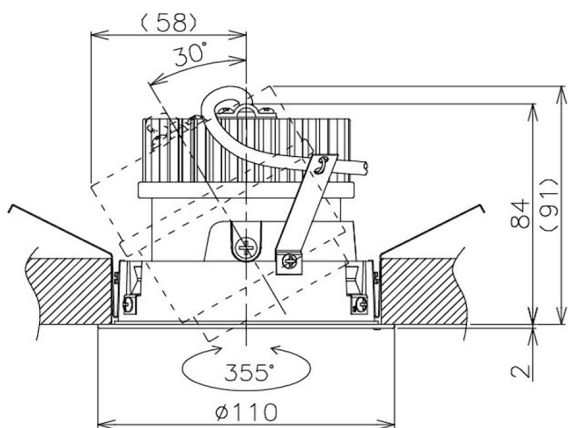

Item no. DD105-2135B9027

Series Name: Φ 100 Lens type Adjustable downlight

Installation	Recessed mount
Type	
Fixture wattage	21W
Beam angle	37 deg
Color Temp.	2700K
CRI	Ra>90
Luminous	1793 lm
Body	Die-cast aluminum alloy
Body finish	N/A
Trim finish	Black
Reflector finish	N/A
IP Rate	IP20
Light source	COB module
Input Voltage	AC220~240V
Dimming Type	Non-Dimmable
Certificate	CE, CCC
Cut Hole	100mm

Height (Weight)	
31.8W	127 (0.9kg)
24.3W	127 (0.9kg)
21.0W	92 (0.8kg)
14.0W	92 (0.8kg)