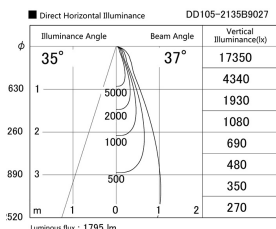

Item no. DD105-2135B9027

Series Name: Φ 100 Lens type Adjustable downlight

Installation	Recessed mount
Type	
Fixture wattage	21W
Beam angle	37 deg
Color Temp.	2700K
CRI	Ra>90
Luminous	1793 lm
Body	Die-cast aluminum alloy
Body finish	N/A
Trim finish	Black
Reflector finish	N/A
IP Rate	IP20
Light source	COB module
Input Voltage	AC220~240V
Dimming Type	Non-Dimmable
Certificate	CE, CCC
Cut Hole	100mm

Height (Weight)	
31.8W	127 (0.9kg)
24.3W	127 (0.9kg)
21.0W	92 (0.8kg)
14.0W	92 (0.8kg)