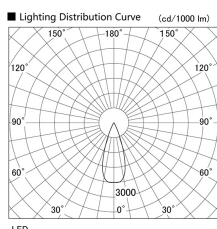

Item no. DD105-2135B9027

Series Name: Φ 100 Lens type Adjustable downlight

Installation	Recessed mount
Type	
Fixture wattage	21W
Beam angle	37 deg
Color Temp.	2700K
CRI	Ra>90
Luminous	1793 lm
Body	Die-cast aluminum alloy
Body finish	N/A
Trim finish	Black
Reflector finish	N/A
IP Rate	IP20
Light source	COB module
Input Voltage	AC220~240V
Dimming Type	Non-Dimmable
Certificate	CE, CCC
Cut Hole	100mm

Height (Weight)	
31.8W	127 (0.9kg)
24.3W	127 (0.9kg)
21.0W	92 (0.8kg)
14.0W	92 (0.8kg)