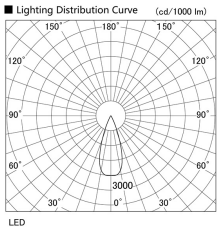

Item no. DD105-2135B9030

Series Name: Φ 100 Lens type Adjustable downlight

Installation	Recessed mount
Type	Φ 100 Lens type Adjustable downlight
Fixture wattage	21W
Beam angle	37 deg
Color Temp.	3000K
CRI	Ra>90
Luminous	1868 lm
Body	Die-cast aluminum alloy
Body finish	N/A
Trim finish	Black
Reflector finish	N/A
IP Rate	IP20
Light source	COB module
Input Voltage	AC220~240V
Dimming Type	Non-Dimmable
Certificate	CE, CCC
Cut Hole	100mm

Height (Weight)	
31.8W	127 (0.9kg)
24.3W	127 (0.9kg)
21.0W	92 (0.8kg)
14.0W	92 (0.8kg)