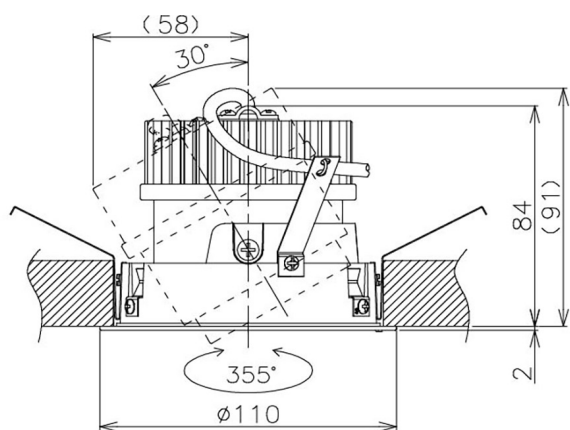

Item no. DD105-2135B9030

Series Name: Φ 100 Lens type Adjustable downlight

Installation	Recessed mount
Type	
Fixture wattage	21W
Beam angle	37 deg
Color Temp.	3000K
CRI	Ra>90
Luminous	1868 lm
Body	Die-cast aluminum alloy
Body finish	N/A
Trim finish	Black
Reflector finish	N/A
IP Rate	IP20
Light source	COB module
Input Voltage	AC220~240V
Dimming Type	Non-Dimmable
Certificate	CE, CCC
Cut Hole	100mm

Height (Weight)	
31.8W	127 (0.9kg)
24.3W	127 (0.9kg)
21.0W	92 (0.8kg)
14.0W	92 (0.8kg)