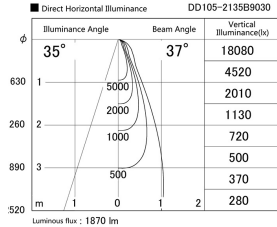

Item no. DD105-2135B9030

Series Name: Φ 100 Lens type Adjustable downlight

Installation	Recessed mount
Type	Φ 100 Lens type Adjustable downlight
Fixture wattage	21W
Beam angle	37 deg
Color Temp.	3000K
CRI	Ra>90
Luminous	1868 lm
Body	Die-cast aluminum alloy
Body finish	N/A
Trim finish	Black
Reflector finish	N/A
IP Rate	IP20
Light source	COB module
Input Voltage	AC220~240V
Dimming Type	Non-Dimmable
Certificate	CE, CCC
Cut Hole	100mm

Height (Weight)	
31.8W	127 (0.9kg)
24.3W	127 (0.9kg)
21.0W	92 (0.8kg)
14.0W	92 (0.8kg)