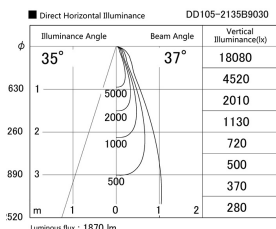

Item no. DD105-2135B9030

Series Name: Φ 100 Lens type Adjustable downlight

Installation	Recessed mount
Type	
Fixture wattage	21W
Beam angle	37 deg
Color Temp.	3000K
CRI	Ra>90
Luminous	1868 lm
Body	Die-cast aluminum alloy
Body finish	N/A
Trim finish	Black
Reflector finish	N/A
IP Rate	IP20
Light source	COB module
Input Voltage	AC220~240V
Dimming Type	Non-Dimmable
Certificate	CE, CCC
Cut Hole	100mm

Height (Weight)	
31.8W	127 (0.9kg)
24.3W	127 (0.9kg)
21.0W	92 (0.8kg)
14.0W	92 (0.8kg)