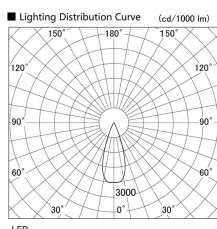

Item no. DD105-2135B9030

Series Name: Φ 100 Lens type Adjustable downlight

Installation	Recessed mount
Type	
Fixture wattage	21W
Beam angle	37 deg
Color Temp.	3000K
CRI	Ra>90
Luminous	1868 lm
Body	Die-cast aluminum alloy
Body finish	N/A
Trim finish	Black
Reflector finish	N/A
IP Rate	IP20
Light source	COB module
Input Voltage	AC220~240V
Dimming Type	Non-Dimmable
Certificate	CE, CCC
Cut Hole	100mm

Height (Weight)	
31.8W	127 (0.9kg)
24.3W	127 (0.9kg)
21.0W	92 (0.8kg)
14.0W	92 (0.8kg)