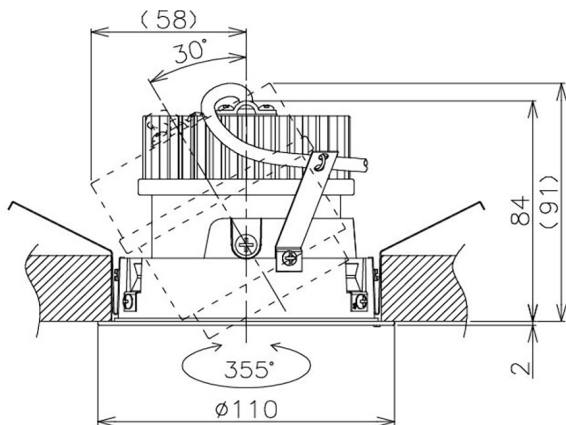

Item no. DD105-2135B9030

Series Name: Φ 100 Lens type Adjustable downlight

Installation	Recessed mount
Type	Φ 100 Lens type Adjustable downlight
Fixture wattage	21W
Beam angle	37 deg
Color Temp.	3000K
CRI	Ra>90
Luminous	1868 lm
Body	Die-cast aluminum alloy
Body finish	N/A
Trim finish	Black
Reflector finish	N/A
IP Rate	IP20
Light source	COB module
Input Voltage	AC220~240V
Dimming Type	Non-Dimmable
Certificate	CE, CCC
Cut Hole	100mm

Height (Weight)	
31.8W	127 (0.9kg)
24.3W	127 (0.9kg)
21.0W	92 (0.8kg)
14.0W	92 (0.8kg)