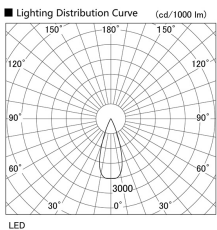

Item no. DD105-2135B9035

Series Name:  $\Phi$ 100 Lens type Adjustable downlight

Installation	Recessed mount
Type	
Fixture wattage	21W
Beam angle	37 deg
Color Temp.	3500K
CRI	Ra>90
Luminous	1905 lm
Body	Die-cast aluminum alloy
Body finish	N/A
Trim finish	Black
Reflector finish	N/A
IP Rate	IP20
Light source	COB module
Input Voltage	AC220~240V
Dimming Type	Non-Dimmable
Certificate	CE, CCC
Cut Hole	100mm

Height (Weight)	
31.8W	127 (0.9kg)
24.3W	127 (0.9kg)
21.0W	92 (0.8kg)
14.0W	92 (0.8kg)