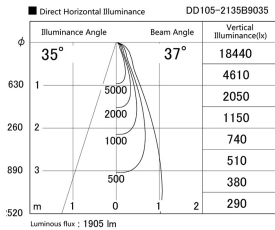

Item no. DD105-2135B9035

Series Name:  $\Phi$ 100 Lens type Adjustable downlight

Installation	Recessed mount
Type	
Fixture wattage	21W
Beam angle	37 deg
Color Temp.	3500K
CRI	Ra>90
Luminous	1905 lm
Body	Die-cast aluminum alloy
Body finish	N/A
Trim finish	Black
Reflector finish	N/A
IP Rate	IP20
Light source	COB module
Input Voltage	AC220~240V
Dimming Type	Non-Dimmable
Certificate	CE, CCC
Cut Hole	100mm

Height (Weight)	
31.8W	127 (0.9kg)
24.3W	127 (0.9kg)
21.0W	92 (0.8kg)
14.0W	92 (0.8kg)