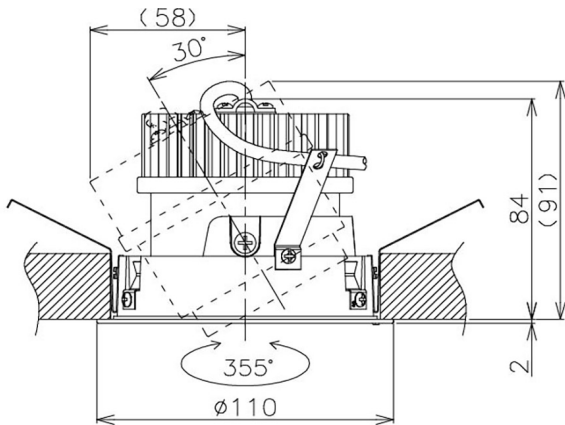

Item no. DD105-2135B9035

Series Name: Φ 100 Lens type Adjustable downlight

Installation	Recessed mount
Type	Φ 100 Lens type Adjustable downlight
Fixture wattage	21W
Beam angle	37 deg
Color Temp.	3500K
CRI	Ra>90
Luminous	1905 lm
Body	Die-cast aluminum alloy
Body finish	N/A
Trim finish	Black
Reflector finish	N/A
IP Rate	IP20
Light source	COB module
Input Voltage	AC220~240V
Dimming Type	Non-Dimmable
Certificate	CE, CCC
Cut Hole	100mm

Height (Weight)	
31.8W	127 (0.9kg)
24.3W	127 (0.9kg)
21.0W	92 (0.8kg)
14.0W	92 (0.8kg)