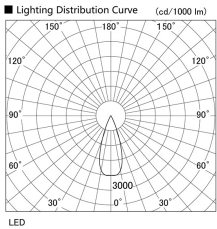

Item no. DD105-2135B9035

Series Name: Φ 100 Lens type Adjustable downlight

Installation	Recessed mount
Type	Φ 100 Lens type Adjustable downlight
Fixture wattage	21W
Beam angle	37 deg
Color Temp.	3500K
CRI	Ra>90
Luminous	1905 lm
Body	Die-cast aluminum alloy
Body finish	N/A
Trim finish	Black
Reflector finish	N/A
IP Rate	IP20
Light source	COB module
Input Voltage	AC220~240V
Dimming Type	Non-Dimmable
Certificate	CE, CCC
Cut Hole	100mm

Height (Weight)	
31.8W	127 (0.9kg)
24.3W	127 (0.9kg)
21.0W	92 (0.8kg)
14.0W	92 (0.8kg)