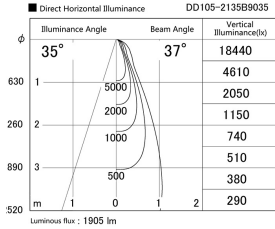

Item no. DD105-2135B9035

Series Name: Φ 100 Lens type Adjustable downlight

Installation	Recessed mount
Type	Φ 100 Lens type Adjustable downlight
Fixture wattage	21W
Beam angle	37 deg
Color Temp.	3500K
CRI	Ra>90
Luminous	1905 lm
Body	Die-cast aluminum alloy
Body finish	N/A
Trim finish	Black
Reflector finish	N/A
IP Rate	IP20
Light source	COB module
Input Voltage	AC220~240V
Dimming Type	Non-Dimmable
Certificate	CE, CCC
Cut Hole	100mm

Height (Weight)	
31.8W	127 (0.9kg)
24.3W	127 (0.9kg)
21.0W	92 (0.8kg)
14.0W	92 (0.8kg)