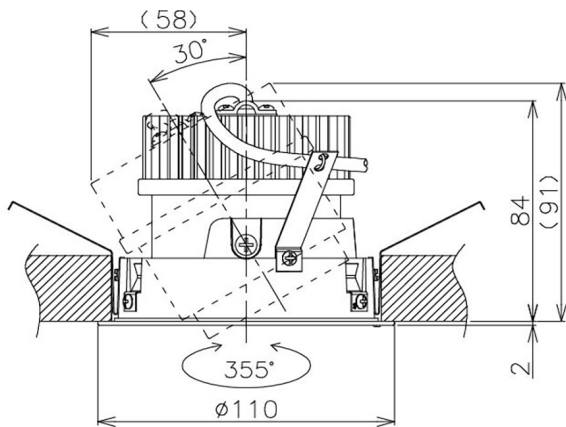

Item no. DD105-2135B9035

Series Name:  $\Phi$ 100 Lens type Adjustable downlight

Installation	Recessed mount
Type	
Fixture wattage	21W
Beam angle	37 deg
Color Temp.	3500K
CRI	Ra>90
Luminous	1905 lm
Body	Die-cast aluminum alloy
Body finish	N/A
Trim finish	Black
Reflector finish	N/A
IP Rate	IP20
Light source	COB module
Input Voltage	AC220~240V
Dimming Type	Non-Dimmable
Certificate	CE, CCC
Cut Hole	100mm

Height (Weight)	
31.8W	127 (0.9kg)
24.3W	127 (0.9kg)
21.0W	92 (0.8kg)
14.0W	92 (0.8kg)