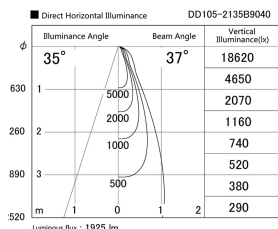

Item no. DD105-2135B9040

Series Name: Φ 100 Lens type Adjustable downlight

Installation	Recessed mount
Type	
Fixture wattage	21W
Beam angle	37 deg
Color Temp.	4000K
CRI	Ra>90
Luminous	1924 lm
Body	Die-cast aluminum alloy
Body finish	N/A
Trim finish	Black
Reflector finish	N/A
IP Rate	IP20
Light source	COB module
Input Voltage	AC220~240V
Dimming Type	Non-Dimmable
Certificate	CE, CCC
Cut Hole	100mm

Height (Weight)	
31.8W	127 (0.9kg)
24.3W	127 (0.9kg)
21.0W	92 (0.8kg)
14.0W	92 (0.8kg)