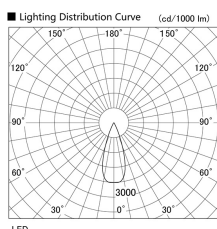

Item no. DD105-2135B9040

Series Name: Φ 100 Lens type Adjustable downlight

Installation	Recessed mount
Type	
Fixture wattage	21W
Beam angle	37 deg
Color Temp.	4000K
CRI	Ra>90
Luminous	1924 lm
Body	Die-cast aluminum alloy
Body finish	N/A
Trim finish	Black
Reflector finish	N/A
IP Rate	IP20
Light source	COB module
Input Voltage	AC220~240V
Dimming Type	Non-Dimmable
Certificate	CE, CCC
Cut Hole	100mm

Height (Weight)	
31.8W	127 (0.9kg)
24.3W	127 (0.9kg)
21.0W	92 (0.8kg)
14.0W	92 (0.8kg)