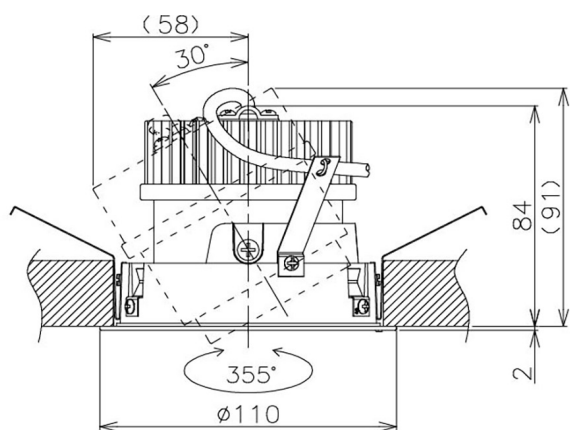

Item no. DD105-2135B9040

Series Name: Φ 100 Lens type Adjustable downlight

Installation	Recessed mount
Type	
Fixture wattage	21W
Beam angle	37 deg
Color Temp.	4000K
CRI	Ra>90
Luminous	1924 lm
Body	Die-cast aluminum alloy
Body finish	N/A
Trim finish	Black
Reflector finish	N/A
IP Rate	IP20
Light source	COB module
Input Voltage	AC220~240V
Dimming Type	Non-Dimmable
Certificate	CE, CCC
Cut Hole	100mm

Height (Weight)	
31.8W	127 (0.9kg)
24.3W	127 (0.9kg)
21.0W	92 (0.8kg)
14.0W	92 (0.8kg)