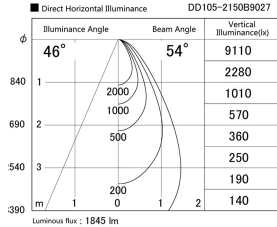

Item no. DD105-2150B9027

Series Name: Φ 100 Lens type Adjustable downlight

| | |
|------------------|-------------------------|
| Installation | Recessed mount |
| Type | |
| Fixture wattage | 21W |
| Beam angle | 55 deg |
| Color Temp. | 2700K |
| CRI | Ra>90 |
| Luminous | 1844 lm |
| Body | Die-cast aluminum alloy |
| Body finish | N/A |
| Trim finish | Black |
| Reflector finish | N/A |
| IP Rate | IP20 |
| Light source | COB module |
| Input Voltage | AC220~240V |
| Dimming Type | Non-Dimmable |
| Certificate | CE, CCC |
| Cut Hole | 100mm |

| Height (Weight) | |
|-----------------|-------------|
| 31.8W | 127 (0.9kg) |
| 24.3W | 127 (0.9kg) |
| 21.0W | 92 (0.8kg) |
| 14.0W | 92 (0.8kg) |