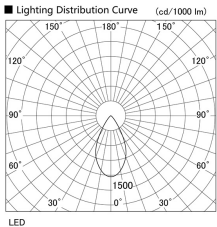

Item no. DD105-2150B9027

Series Name: Φ 100 Lens type Adjustable downlight

| | |
|------------------|-------------------------|
| Installation | Recessed mount |
| Type | |
| Fixture wattage | 21W |
| Beam angle | 55 deg |
| Color Temp. | 2700K |
| CRI | Ra>90 |
| Luminous | 1844 lm |
| Body | Die-cast aluminum alloy |
| Body finish | N/A |
| Trim finish | Black |
| Reflector finish | N/A |
| IP Rate | IP20 |
| Light source | COB module |
| Input Voltage | AC220~240V |
| Dimming Type | Non-Dimmable |
| Certificate | CE, CCC |
| Cut Hole | 100mm |

| Height (Weight) | |
|-----------------|-------------|
| 31.8W | 127 (0.9kg) |
| 24.3W | 127 (0.9kg) |
| 21.0W | 92 (0.8kg) |
| 14.0W | 92 (0.8kg) |