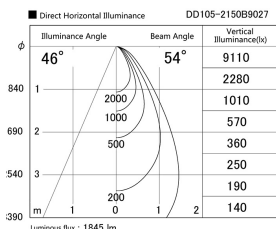

Item no. DD105-2150B9027

Series Name:  $\Phi$ 100 Lens type Adjustable downlight

Installation	Recessed mount
Type	
Fixture wattage	21W
Beam angle	55 deg
Color Temp.	2700K
CRI	Ra>90
Luminous	1844 lm
Body	Die-cast aluminum alloy
Body finish	N/A
Trim finish	Black
Reflector finish	N/A
IP Rate	IP20
Light source	COB module
Input Voltage	AC220~240V
Dimming Type	Non-Dimmable
Certificate	CE, CCC
Cut Hole	100mm

Height (Weight)	
31.8W	127 (0.9kg)
24.3W	127 (0.9kg)
21.0W	92 (0.8kg)
14.0W	92 (0.8kg)