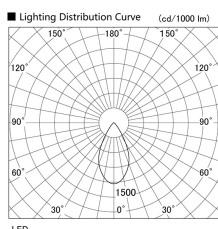

Item no. DD105-2150B9027

Series Name:  $\Phi$ 100 Lens type Adjustable downlight

Installation	Recessed mount
Type	
Fixture wattage	21W
Beam angle	55 deg
Color Temp.	2700K
CRI	Ra>90
Luminous	1844 lm
Body	Die-cast aluminum alloy
Body finish	N/A
Trim finish	Black
Reflector finish	N/A
IP Rate	IP20
Light source	COB module
Input Voltage	AC220~240V
Dimming Type	Non-Dimmable
Certificate	CE, CCC
Cut Hole	100mm

Height (Weight)	
31.8W	127 (0.9kg)
24.3W	127 (0.9kg)
21.0W	92 (0.8kg)
14.0W	92 (0.8kg)