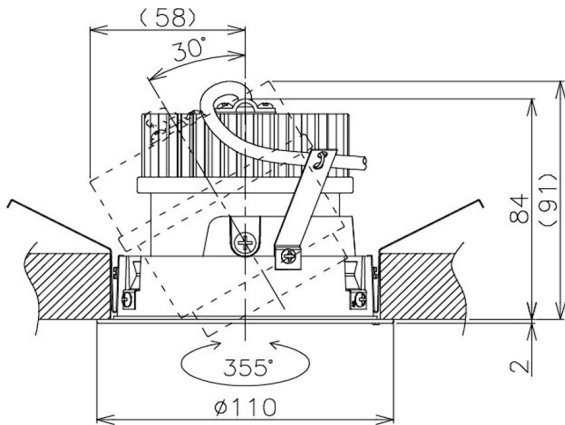

Item no. DD105-2150B9027

Series Name: Φ 100 Lens type Adjustable downlight

| | |
|------------------|-------------------------|
| Installation | Recessed mount |
| Type | |
| Fixture wattage | 21W |
| Beam angle | 55 deg |
| Color Temp. | 2700K |
| CRI | Ra>90 |
| Luminous | 1844 lm |
| Body | Die-cast aluminum alloy |
| Body finish | N/A |
| Trim finish | Black |
| Reflector finish | N/A |
| IP Rate | IP20 |
| Light source | COB module |
| Input Voltage | AC220~240V |
| Dimming Type | Non-Dimmable |
| Certificate | CE, CCC |
| Cut Hole | 100mm |

| Height (Weight) | |
|-----------------|-------------|
| 31.8W | 127 (0.9kg) |
| 24.3W | 127 (0.9kg) |
| 21.0W | 92 (0.8kg) |
| 14.0W | 92 (0.8kg) |