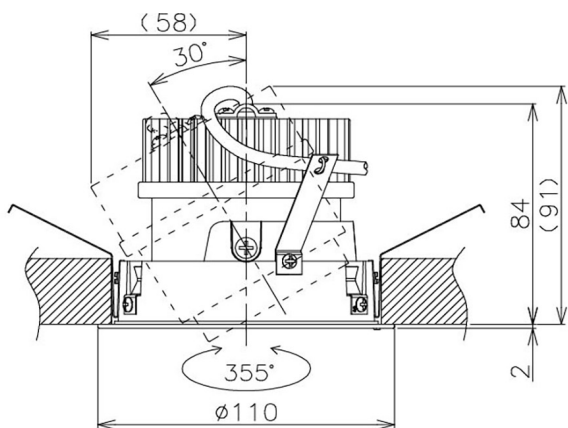

Item no. DD105-2150B9027

Series Name:  $\Phi$ 100 Lens type Adjustable downlight

Installation	Recessed mount
Type	
Fixture wattage	21W
Beam angle	55 deg
Color Temp.	2700K
CRI	Ra>90
Luminous	1844 lm
Body	Die-cast aluminum alloy
Body finish	N/A
Trim finish	Black
Reflector finish	N/A
IP Rate	IP20
Light source	COB module
Input Voltage	AC220~240V
Dimming Type	Non-Dimmable
Certificate	CE, CCC
Cut Hole	100mm

Height (Weight)	
31.8W	127 (0.9kg)
24.3W	127 (0.9kg)
21.0W	92 (0.8kg)
14.0W	92 (0.8kg)