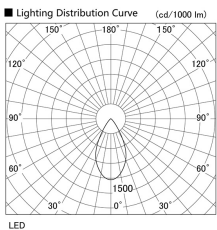

Item no. DD105-2150B9030

Series Name: Φ 100 Lens type Adjustable downlight

| | |
|------------------|-------------------------|
| Installation | Recessed mount |
| Type | |
| Fixture wattage | 21W |
| Beam angle | 55 deg |
| Color Temp. | 3000K |
| CRI | Ra>90 |
| Luminous | 1921 lm |
| Body | Die-cast aluminum alloy |
| Body finish | N/A |
| Trim finish | Black |
| Reflector finish | N/A |
| IP Rate | IP20 |
| Light source | COB module |
| Input Voltage | AC220~240V |
| Dimming Type | Non-Dimmable |
| Certificate | CE, CCC |
| Cut Hole | 100mm |

| Height (Weight) | |
|-----------------|-------------|
| 31.8W | 127 (0.9kg) |
| 24.3W | 127 (0.9kg) |
| 21.0W | 92 (0.8kg) |
| 14.0W | 92 (0.8kg) |