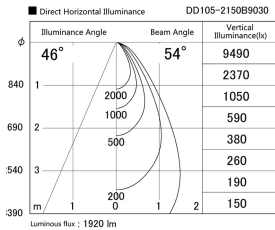

Item no. DD105-2150B9030

Series Name: Φ 100 Lens type Adjustable downlight

| | |
|------------------|-------------------------|
| Installation | Recessed mount |
| Type | |
| Fixture wattage | 21W |
| Beam angle | 55 deg |
| Color Temp. | 3000K |
| CRI | Ra>90 |
| Luminous | 1921 lm |
| Body | Die-cast aluminum alloy |
| Body finish | N/A |
| Trim finish | Black |
| Reflector finish | N/A |
| IP Rate | IP20 |
| Light source | COB module |
| Input Voltage | AC220~240V |
| Dimming Type | Non-Dimmable |
| Certificate | CE, CCC |
| Cut Hole | 100mm |

| Height (Weight) | |
|-----------------|-------------|
| 31.8W | 127 (0.9kg) |
| 24.3W | 127 (0.9kg) |
| 21.0W | 92 (0.8kg) |
| 14.0W | 92 (0.8kg) |