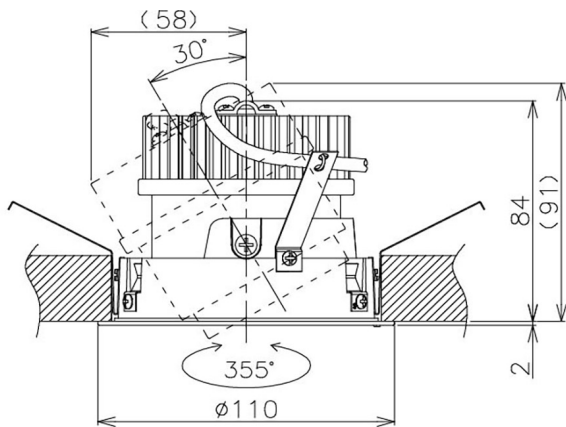

Item no. DD105-2150B9030

Series Name: Φ 100 Lens type Adjustable downlight

| | |
|------------------|-------------------------|
| Installation | Recessed mount |
| Type | |
| Fixture wattage | 21W |
| Beam angle | 55 deg |
| Color Temp. | 3000K |
| CRI | Ra>90 |
| Luminous | 1921 lm |
| Body | Die-cast aluminum alloy |
| Body finish | N/A |
| Trim finish | Black |
| Reflector finish | N/A |
| IP Rate | IP20 |
| Light source | COB module |
| Input Voltage | AC220~240V |
| Dimming Type | Non-Dimmable |
| Certificate | CE, CCC |
| Cut Hole | 100mm |

| Height (Weight) | |
|-----------------|-------------|
| 31.8W | 127 (0.9kg) |
| 24.3W | 127 (0.9kg) |
| 21.0W | 92 (0.8kg) |
| 14.0W | 92 (0.8kg) |