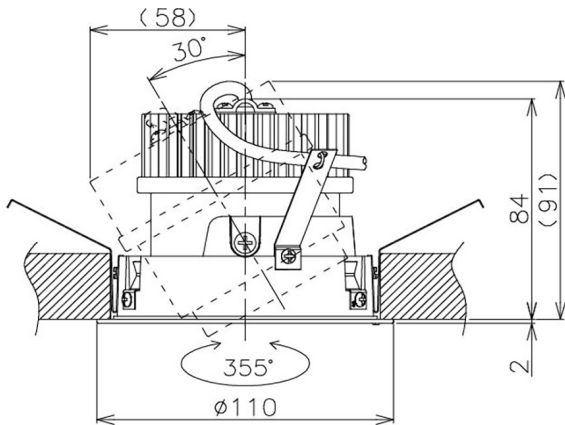

Item no. DD105-2150B9035

Series Name: Φ 100 Lens type Adjustable downlight

Installation	Recessed mount
Type	
Fixture wattage	21W
Beam angle	55 deg
Color Temp.	3500K
CRI	Ra>90
Luminous	1959 lm
Body	Die-cast aluminum alloy
Body finish	N/A
Trim finish	Black
Reflector finish	N/A
IP Rate	IP20
Light source	COB module
Input Voltage	AC220~240V
Dimming Type	Non-Dimmable
Certificate	CE, CCC
Cut Hole	100mm

Height (Weight)	
31.8W	127 (0.9kg)
24.3W	127 (0.9kg)
21.0W	92 (0.8kg)
14.0W	92 (0.8kg)