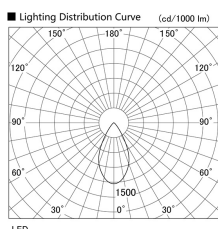

Item no. DD105-2150B9035

Series Name: Φ 100 Lens type Adjustable downlight

Installation	Recessed mount
Type	Φ 100 Lens type Adjustable downlight
Fixture wattage	21W
Beam angle	55 deg
Color Temp.	3500K
CRI	Ra>90
Luminous	1959 lm
Body	Die-cast aluminum alloy
Body finish	N/A
Trim finish	Black
Reflector finish	N/A
IP Rate	IP20
Light source	COB module
Input Voltage	AC220~240V
Dimming Type	Non-Dimmable
Certificate	CE, CCC
Cut Hole	100mm

Height (Weight)	
31.8W	127 (0.9kg)
24.3W	127 (0.9kg)
21.0W	92 (0.8kg)
14.0W	92 (0.8kg)