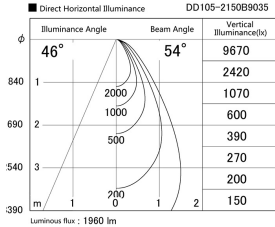

Item no. DD105-2150B9035

Series Name: Φ 100 Lens type Adjustable downlight

Installation	Recessed mount
Type	
Fixture wattage	21W
Beam angle	55 deg
Color Temp.	3500K
CRI	Ra>90
Luminous	1959 lm
Body	Die-cast aluminum alloy
Body finish	N/A
Trim finish	Black
Reflector finish	N/A
IP Rate	IP20
Light source	COB module
Input Voltage	AC220~240V
Dimming Type	Non-Dimmable
Certificate	CE, CCC
Cut Hole	100mm

Height (Weight)	
31.8W	127 (0.9kg)
24.3W	127 (0.9kg)
21.0W	92 (0.8kg)
14.0W	92 (0.8kg)