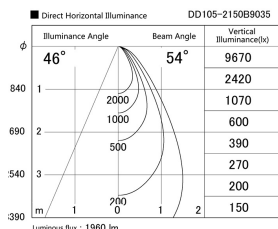

Item no. DD105-2150B9035

Series Name: Φ 100 Lens type Adjustable downlight

Installation	Recessed mount
Type	Φ 100 Lens type Adjustable downlight
Fixture wattage	21W
Beam angle	55 deg
Color Temp.	3500K
CRI	Ra>90
Luminous	1959 lm
Body	Die-cast aluminum alloy
Body finish	N/A
Trim finish	Black
Reflector finish	N/A
IP Rate	IP20
Light source	COB module
Input Voltage	AC220~240V
Dimming Type	Non-Dimmable
Certificate	CE, CCC
Cut Hole	100mm

Height (Weight)	
31.8W	127 (0.9kg)
24.3W	127 (0.9kg)
21.0W	92 (0.8kg)
14.0W	92 (0.8kg)