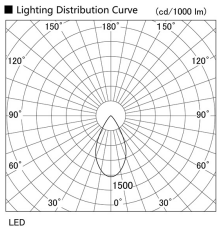

Item no. DD105-2150B9035

Series Name: Φ 100 Lens type Adjustable downlight

Installation	Recessed mount
Type	
Fixture wattage	21W
Beam angle	55 deg
Color Temp.	3500K
CRI	Ra>90
Luminous	1959 lm
Body	Die-cast aluminum alloy
Body finish	N/A
Trim finish	Black
Reflector finish	N/A
IP Rate	IP20
Light source	COB module
Input Voltage	AC220~240V
Dimming Type	Non-Dimmable
Certificate	CE, CCC
Cut Hole	100mm

Height (Weight)	
31.8W	127 (0.9kg)
24.3W	127 (0.9kg)
21.0W	92 (0.8kg)
14.0W	92 (0.8kg)