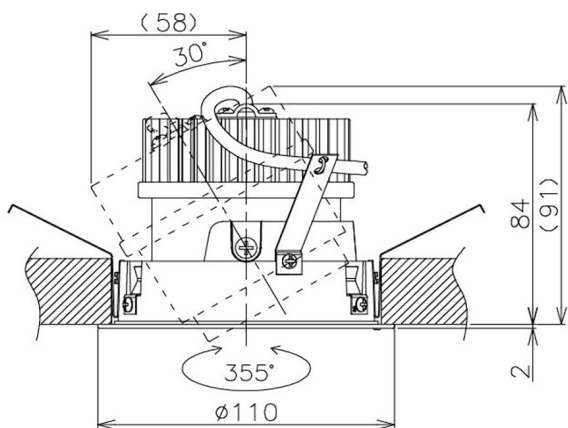

Item no. DD105-2150B9035

Series Name: Φ 100 Lens type Adjustable downlight

Installation	Recessed mount
Type	Φ 100 Lens type Adjustable downlight
Fixture wattage	21W
Beam angle	55 deg
Color Temp.	3500K
CRI	Ra>90
Luminous	1959 lm
Body	Die-cast aluminum alloy
Body finish	N/A
Trim finish	Black
Reflector finish	N/A
IP Rate	IP20
Light source	COB module
Input Voltage	AC220~240V
Dimming Type	Non-Dimmable
Certificate	CE, CCC
Cut Hole	100mm

Height (Weight)	
31.8W	127 (0.9kg)
24.3W	127 (0.9kg)
21.0W	92 (0.8kg)
14.0W	92 (0.8kg)