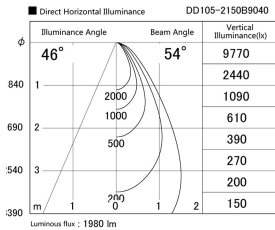

Item no. DD105-2150B9040

Series Name:  $\Phi$ 100 Lens type Adjustable downlight

Installation	Recessed mount
Type	
Fixture wattage	21W
Beam angle	55 deg
Color Temp.	4000K
CRI	Ra>90
Luminous	1979 lm
Body	Die-cast aluminum alloy
Body finish	N/A
Trim finish	Black
Reflector finish	N/A
IP Rate	IP20
Light source	COB module
Input Voltage	AC220~240V
Dimming Type	Non-Dimmable
Certificate	CE, CCC
Cut Hole	100mm

Height (Weight)	
31.8W	127 (0.9kg)
24.3W	127 (0.9kg)
21.0W	92 (0.8kg)
14.0W	92 (0.8kg)