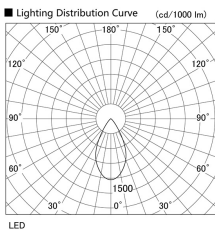

Item no. DD105-2150B9040

Series Name:  $\Phi$ 100 Lens type Adjustable downlight

Installation	Recessed mount
Type	
Fixture wattage	21W
Beam angle	55 deg
Color Temp.	4000K
CRI	Ra>90
Luminous	1979 lm
Body	Die-cast aluminum alloy
Body finish	N/A
Trim finish	Black
Reflector finish	N/A
IP Rate	IP20
Light source	COB module
Input Voltage	AC220~240V
Dimming Type	Non-Dimmable
Certificate	CE, CCC
Cut Hole	100mm

Height (Weight)	
31.8W	127 (0.9kg)
24.3W	127 (0.9kg)
21.0W	92 (0.8kg)
14.0W	92 (0.8kg)