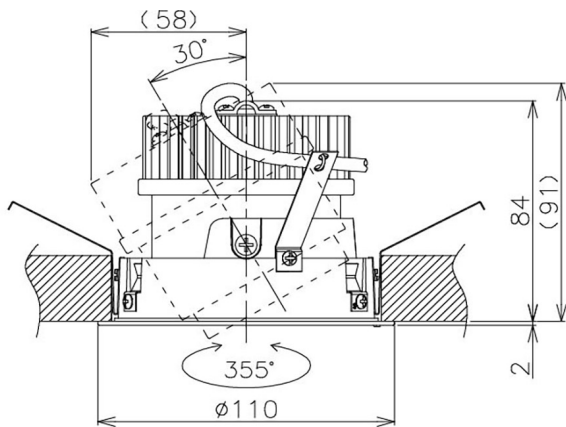

Item no. DD105-2150B9040

Series Name:  $\Phi$ 100 Lens type Adjustable downlight

Installation	Recessed mount
Type	
Fixture wattage	21W
Beam angle	55 deg
Color Temp.	4000K
CRI	Ra>90
Luminous	1979 lm
Body	Die-cast aluminum alloy
Body finish	N/A
Trim finish	Black
Reflector finish	N/A
IP Rate	IP20
Light source	COB module
Input Voltage	AC220~240V
Dimming Type	Non-Dimmable
Certificate	CE, CCC
Cut Hole	100mm

Height (Weight)	
31.8W	127 (0.9kg)
24.3W	127 (0.9kg)
21.0W	92 (0.8kg)
14.0W	92 (0.8kg)