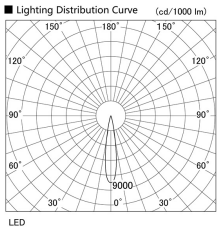

Item no. DD105-2515B9027

Series Name: Φ 100 Lens type Adjustable downlight

Installation	Recessed mount
Type	Φ 100 Lens type Adjustable downlight
Fixture wattage	24.3W
Beam angle	17 deg
Color Temp.	2700K
CRI	Ra>90
Luminous	1999 lm
Body	Die-cast aluminum alloy
Body finish	N/A
Trim finish	Black
Reflector finish	N/A
IP Rate	IP20
Light source	COB module
Input Voltage	AC220~240V
Dimming Type	Non-Dimmable
Certificate	CE, CCC
Cut Hole	100mm

Height (Weight)	
31.8W	127 (0.9kg)
24.3W	127 (0.9kg)
21.0W	92 (0.8kg)
14.0W	92 (0.8kg)