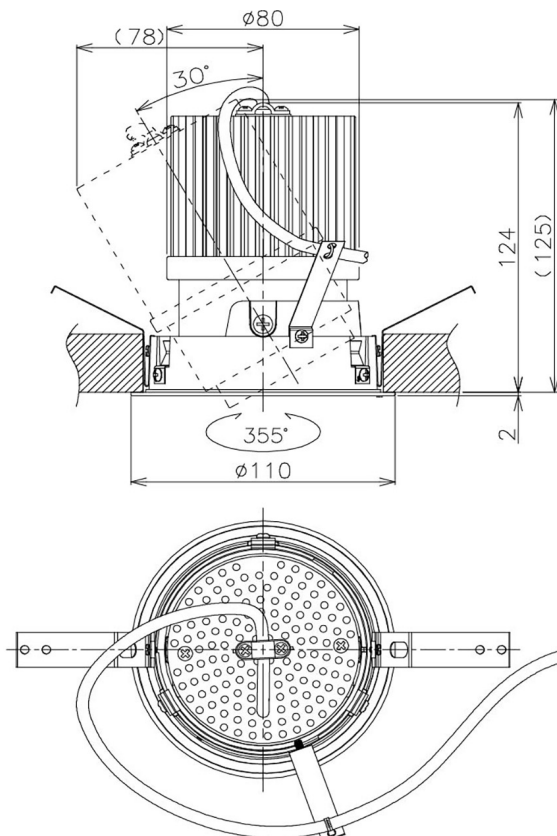

Item no. DD105-2515B9027

Series Name: Φ 100 Lens type Adjustable downlight

Installation	Recessed mount
Type	Φ 100 Lens type Adjustable downlight
Fixture wattage	24.3W
Beam angle	17 deg
Color Temp.	2700K
CRI	Ra>90
Luminous	1999 lm
Body	Die-cast aluminum alloy
Body finish	N/A
Trim finish	Black
Reflector finish	N/A
IP Rate	IP20
Light source	COB module
Input Voltage	AC220~240V
Dimming Type	Non-Dimmable
Certificate	CE, CCC
Cut Hole	100mm

Height (Weight)	
31.8W	127 (0.9kg)
24.3W	127 (0.9kg)
21.0W	92 (0.8kg)
14.0W	92 (0.8kg)