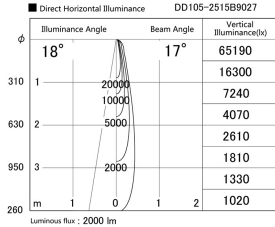

Item no. DD105-2515B9027

Series Name: Φ 100 Lens type Adjustable downlight

Installation	Recessed mount
Type	Φ 100 Lens type Adjustable downlight
Fixture wattage	24.3W
Beam angle	17 deg
Color Temp.	2700K
CRI	Ra>90
Luminous	1999 lm
Body	Die-cast aluminum alloy
Body finish	N/A
Trim finish	Black
Reflector finish	N/A
IP Rate	IP20
Light source	COB module
Input Voltage	AC220~240V
Dimming Type	Non-Dimmable
Certificate	CE, CCC
Cut Hole	100mm

Height (Weight)	
31.8W	127 (0.9kg)
24.3W	127 (0.9kg)
21.0W	92 (0.8kg)
14.0W	92 (0.8kg)