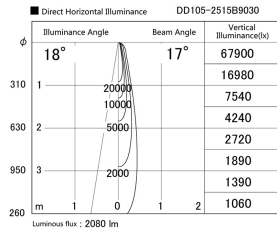

Item no. DD105-2515B9030

Series Name: Φ 100 Lens type Adjustable downlight

Installation	Recessed mount
Type	Φ 100 Lens type Adjustable downlight
Fixture wattage	24.3W
Beam angle	17 deg
Color Temp.	3000K
CRI	Ra>90
Luminous	2082 lm
Body	Die-cast aluminum alloy
Body finish	N/A
Trim finish	Black
Reflector finish	N/A
IP Rate	IP20
Light source	COB module
Input Voltage	AC220~240V
Dimming Type	Non-Dimmable
Certificate	CE, CCC
Cut Hole	100mm

Height (Weight)	
31.8W	127 (0.9kg)
24.3W	127 (0.9kg)
21.0W	92 (0.8kg)
14.0W	92 (0.8kg)