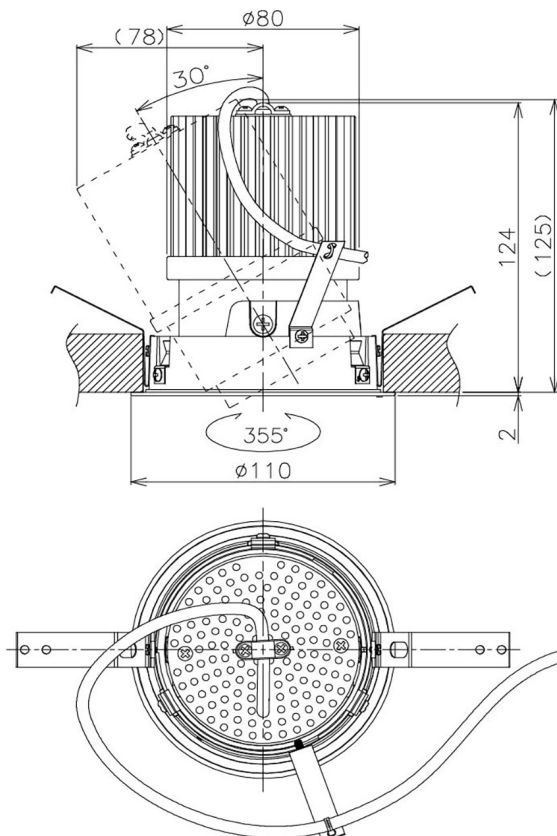

Item no. DD105-2515B9030

Series Name: Φ 100 Lens type Adjustable downlight

Installation	Recessed mount
Type	Φ 100 Lens type Adjustable downlight
Fixture wattage	24.3W
Beam angle	17 deg
Color Temp.	3000K
CRI	Ra>90
Luminous	2082 lm
Body	Die-cast aluminum alloy
Body finish	N/A
Trim finish	Black
Reflector finish	N/A
IP Rate	IP20
Light source	COB module
Input Voltage	AC220~240V
Dimming Type	Non-Dimmable
Certificate	CE, CCC
Cut Hole	100mm

Height (Weight)	
31.8W	127 (0.9kg)
24.3W	127 (0.9kg)
21.0W	92 (0.8kg)
14.0W	92 (0.8kg)