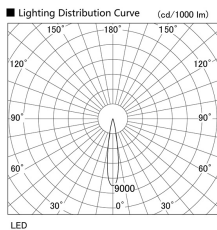

Item no. DD105-2515B9030

Series Name: Φ 100 Lens type Adjustable downlight

Installation	Recessed mount
Type	Φ 100 Lens type Adjustable downlight
Fixture wattage	24.3W
Beam angle	17 deg
Color Temp.	3000K
CRI	Ra>90
Luminous	2082 lm
Body	Die-cast aluminum alloy
Body finish	N/A
Trim finish	Black
Reflector finish	N/A
IP Rate	IP20
Light source	COB module
Input Voltage	AC220~240V
Dimming Type	Non-Dimmable
Certificate	CE, CCC
Cut Hole	100mm

Height (Weight)	
31.8W	127 (0.9kg)
24.3W	127 (0.9kg)
21.0W	92 (0.8kg)
14.0W	92 (0.8kg)