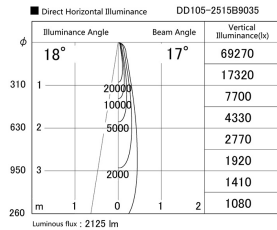

Item no. DD105-2515B9035

Series Name:  $\Phi$ 100 Lens type Adjustable downlight

Installation	Recessed mount
Type	$\Phi$ 100 Lens type Adjustable downlight
Fixture wattage	24.3W
Beam angle	17 deg
Color Temp.	3500K
CRI	Ra>90
Luminous	2124 lm
Body	Die-cast aluminum alloy
Body finish	N/A
Trim finish	Black
Reflector finish	N/A
IP Rate	IP20
Light source	COB module
Input Voltage	AC220~240V
Dimming Type	Non-Dimmable
Certificate	CE, CCC
Cut Hole	100mm

Height (Weight)	
31.8W	127 (0.9kg)
24.3W	127 (0.9kg)
21.0W	92 (0.8kg)
14.0W	92 (0.8kg)