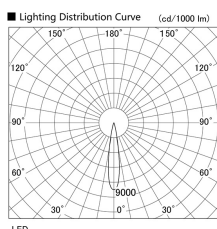

Item no. DD105-2515B9035

Series Name:  $\Phi$ 100 Lens type Adjustable downlight

Installation	Recessed mount
Type	
Fixture wattage	24.3W
Beam angle	17 deg
Color Temp.	3500K
CRI	Ra>90
Luminous	2124 lm
Body	Die-cast aluminum alloy
Body finish	N/A
Trim finish	Black
Reflector finish	N/A
IP Rate	IP20
Light source	COB module
Input Voltage	AC220~240V
Dimming Type	Non-Dimmable
Certificate	CE, CCC
Cut Hole	100mm

Height (Weight)	
31.8W	127 (0.9kg)
24.3W	127 (0.9kg)
21.0W	92 (0.8kg)
14.0W	92 (0.8kg)