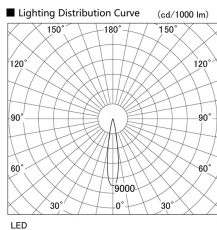

Item no. DD105-2515B9035

Series Name:  $\Phi$ 100 Lens type Adjustable downlight

Installation	Recessed mount
Type	$\Phi$ 100 Lens type Adjustable downlight
Fixture wattage	24.3W
Beam angle	17 deg
Color Temp.	3500K
CRI	Ra>90
Luminous	2124 lm
Body	Die-cast aluminum alloy
Body finish	N/A
Trim finish	Black
Reflector finish	N/A
IP Rate	IP20
Light source	COB module
Input Voltage	AC220~240V
Dimming Type	Non-Dimmable
Certificate	CE, CCC
Cut Hole	100mm

Height (Weight)	
31.8W	127 (0.9kg)
24.3W	127 (0.9kg)
21.0W	92 (0.8kg)
14.0W	92 (0.8kg)