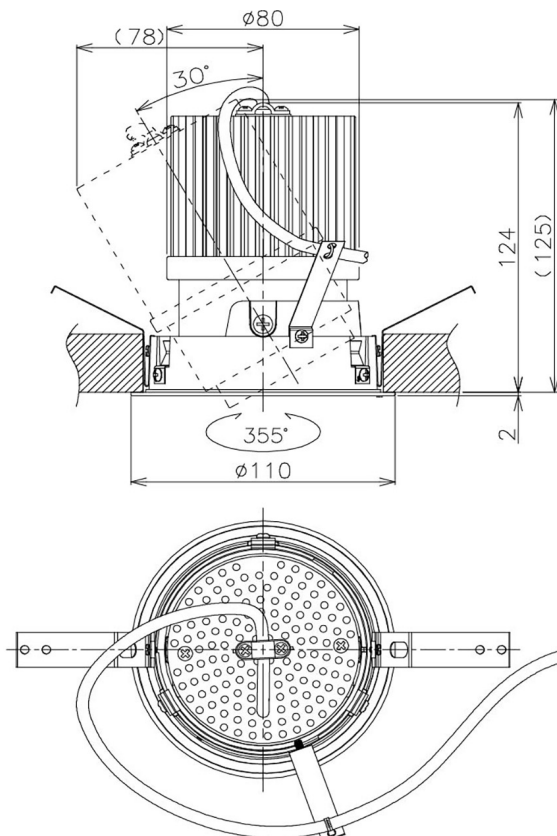

Item no. DD105-2515B9035

Series Name:  $\Phi$ 100 Lens type Adjustable downlight

Installation	Recessed mount
Type	$\Phi$ 100 Lens type Adjustable downlight
Fixture wattage	24.3W
Beam angle	17 deg
Color Temp.	3500K
CRI	Ra>90
Luminous	2124 lm
Body	Die-cast aluminum alloy
Body finish	N/A
Trim finish	Black
Reflector finish	N/A
IP Rate	IP20
Light source	COB module
Input Voltage	AC220~240V
Dimming Type	Non-Dimmable
Certificate	CE, CCC
Cut Hole	100mm

Height (Weight)	
31.8W	127 (0.9kg)
24.3W	127 (0.9kg)
21.0W	92 (0.8kg)
14.0W	92 (0.8kg)