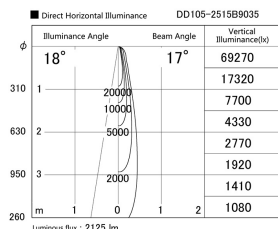

Item no. DD105-2515B9035

Series Name:  $\Phi$ 100 Lens type Adjustable downlight

Installation	Recessed mount
Type	
Fixture wattage	24.3W
Beam angle	17 deg
Color Temp.	3500K
CRI	Ra>90
Luminous	2124 lm
Body	Die-cast aluminum alloy
Body finish	N/A
Trim finish	Black
Reflector finish	N/A
IP Rate	IP20
Light source	COB module
Input Voltage	AC220~240V
Dimming Type	Non-Dimmable
Certificate	CE, CCC
Cut Hole	100mm

Height (Weight)	
31.8W	127 (0.9kg)
24.3W	127 (0.9kg)
21.0W	92 (0.8kg)
14.0W	92 (0.8kg)