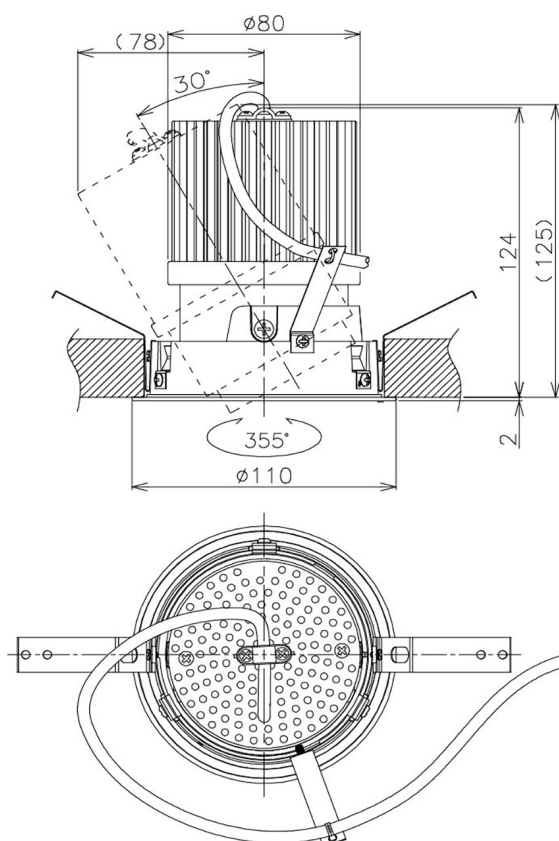

Item no. DD105-2515B9035

Series Name:  $\Phi$ 100 Lens type Adjustable downlight

Installation	Recessed mount
Type	
Fixture wattage	24.3W
Beam angle	17 deg
Color Temp.	3500K
CRI	Ra>90
Luminous	2124 lm
Body	Die-cast aluminum alloy
Body finish	N/A
Trim finish	Black
Reflector finish	N/A
IP Rate	IP20
Light source	COB module
Input Voltage	AC220~240V
Dimming Type	Non-Dimmable
Certificate	CE, CCC
Cut Hole	100mm

Height (Weight)	
31.8W	127 (0.9kg)
24.3W	127 (0.9kg)
21.0W	92 (0.8kg)
14.0W	92 (0.8kg)