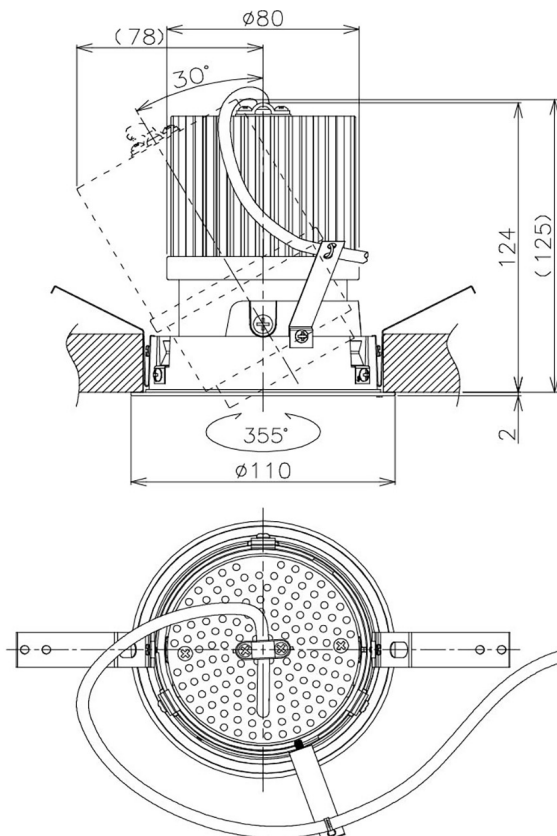

Item no. DD105-2515B9040

Series Name: Φ 100 Lens type Adjustable
downlight

Installation	Recessed mount
Type	
Fixture wattage	24.3W
Beam angle	17 deg
Color Temp.	4000K
CRI	Ra>90
Luminous	2144 lm
Body	Die-cast aluminum alloy
Body finish	N/A
Trim finish	Black
Reflector finish	N/A
IP Rate	IP20
Light source	COB module
Input Voltage	AC220~240V
Dimming Type	Non-Dimmable
Certificate	CE, CCC
Cut Hole	100mm

Height (Weight)	
31.8W	127 (0.9kg)
24.3W	127 (0.9kg)
21.0W	92 (0.8kg)
14.0W	92 (0.8kg)