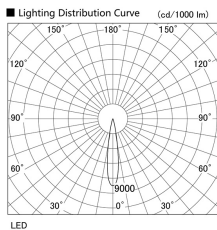

Item no. DD105-2515B9040

Series Name: Φ 100 Lens type Adjustable
downlight

Installation	Recessed mount
Type	
Fixture wattage	24.3W
Beam angle	17 deg
Color Temp.	4000K
CRI	Ra>90
Luminous	2144 lm
Body	Die-cast aluminum alloy
Body finish	N/A
Trim finish	Black
Reflector finish	N/A
IP Rate	IP20
Light source	COB module
Input Voltage	AC220~240V
Dimming Type	Non-Dimmable
Certificate	CE, CCC
Cut Hole	100mm

Height (Weight)	
31.8W	127 (0.9kg)
24.3W	127 (0.9kg)
21.0W	92 (0.8kg)
14.0W	92 (0.8kg)