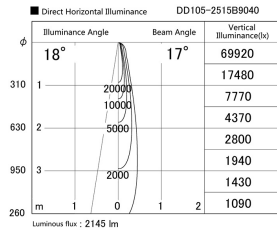

Item no. DD105-2515B9040

Series Name: Φ 100 Lens type Adjustable
downlight

Installation	Recessed mount
Type	
Fixture wattage	24.3W
Beam angle	17 deg
Color Temp.	4000K
CRI	Ra>90
Luminous	2144 lm
Body	Die-cast aluminum alloy
Body finish	N/A
Trim finish	Black
Reflector finish	N/A
IP Rate	IP20
Light source	COB module
Input Voltage	AC220~240V
Dimming Type	Non-Dimmable
Certificate	CE, CCC
Cut Hole	100mm

Height (Weight)	
31.8W	127 (0.9kg)
24.3W	127 (0.9kg)
21.0W	92 (0.8kg)
14.0W	92 (0.8kg)