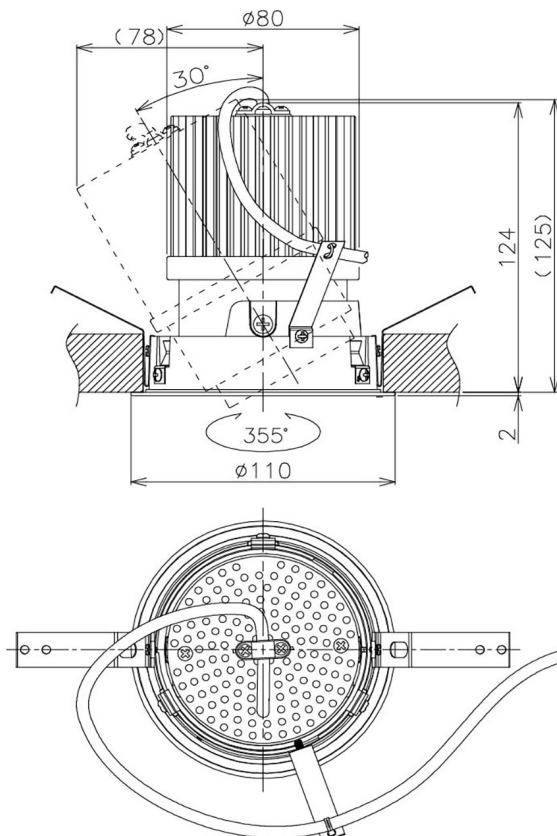

Item no. DD105-2520B9027

Series Name:  $\Phi$ 100 Lens type Adjustable downlight

Installation	Recessed mount
Type	$\Phi$ 100 Lens type Adjustable downlight
Fixture wattage	24.3W
Beam angle	22 deg
Color Temp.	2700K
CRI	Ra>90
Luminous	2087 lm
Body	Die-cast aluminum alloy
Body finish	N/A
Trim finish	Black
Reflector finish	N/A
IP Rate	IP20
Light source	COB module
Input Voltage	AC220~240V
Dimming Type	Non-Dimmable
Certificate	CE, CCC
Cut Hole	100mm

Height (Weight)	
31.8W	127 (0.9kg)
24.3W	127 (0.9kg)
21.0W	92 (0.8kg)
14.0W	92 (0.8kg)