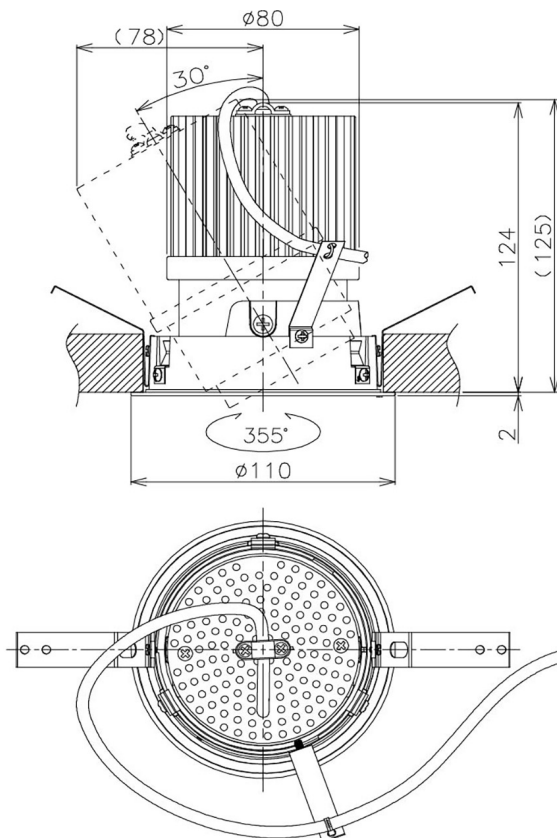

Item no. DD105-2520B9027

Series Name: Φ 100 Lens type Adjustable downlight

Installation	Recessed mount
Type	
Fixture wattage	24.3W
Beam angle	22 deg
Color Temp.	2700K
CRI	Ra>90
Luminous	2087 lm
Body	Die-cast aluminum alloy
Body finish	N/A
Trim finish	Black
Reflector finish	N/A
IP Rate	IP20
Light source	COB module
Input Voltage	AC220~240V
Dimming Type	Non-Dimmable
Certificate	CE, CCC
Cut Hole	100mm

Height (Weight)	
31.8W	127 (0.9kg)
24.3W	127 (0.9kg)
21.0W	92 (0.8kg)
14.0W	92 (0.8kg)