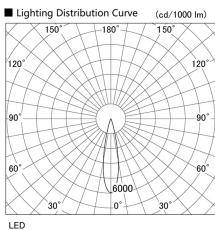

Item no. DD105-2520B9027

Series Name:  $\Phi$ 100 Lens type Adjustable downlight

Installation	Recessed mount
Type	$\Phi$ 100 Lens type Adjustable downlight
Fixture wattage	24.3W
Beam angle	22 deg
Color Temp.	2700K
CRI	Ra>90
Luminous	2087 lm
Body	Die-cast aluminum alloy
Body finish	N/A
Trim finish	Black
Reflector finish	N/A
IP Rate	IP20
Light source	COB module
Input Voltage	AC220~240V
Dimming Type	Non-Dimmable
Certificate	CE, CCC
Cut Hole	100mm

Height (Weight)	
31.8W	127 (0.9kg)
24.3W	127 (0.9kg)
21.0W	92 (0.8kg)
14.0W	92 (0.8kg)