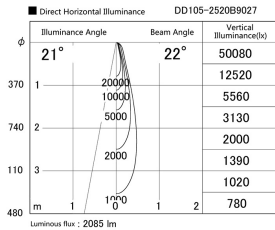

Item no. DD105-2520B9027

Series Name:  $\Phi$ 100 Lens type Adjustable downlight

Installation	Recessed mount
Type	$\Phi$ 100 Lens type Adjustable downlight
Fixture wattage	24.3W
Beam angle	22 deg
Color Temp.	2700K
CRI	Ra>90
Luminous	2087 lm
Body	Die-cast aluminum alloy
Body finish	N/A
Trim finish	Black
Reflector finish	N/A
IP Rate	IP20
Light source	COB module
Input Voltage	AC220~240V
Dimming Type	Non-Dimmable
Certificate	CE, CCC
Cut Hole	100mm

Height (Weight)	
31.8W	127 (0.9kg)
24.3W	127 (0.9kg)
21.0W	92 (0.8kg)
14.0W	92 (0.8kg)