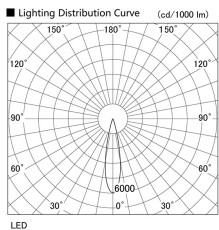

Item no. DD105-2520B9027

Series Name: Φ 100 Lens type Adjustable downlight

Installation	Recessed mount
Type	
Fixture wattage	24.3W
Beam angle	22 deg
Color Temp.	2700K
CRI	Ra>90
Luminous	2087 lm
Body	Die-cast aluminum alloy
Body finish	N/A
Trim finish	Black
Reflector finish	N/A
IP Rate	IP20
Light source	COB module
Input Voltage	AC220~240V
Dimming Type	Non-Dimmable
Certificate	CE, CCC
Cut Hole	100mm

Height (Weight)	
31.8W	127 (0.9kg)
24.3W	127 (0.9kg)
21.0W	92 (0.8kg)
14.0W	92 (0.8kg)