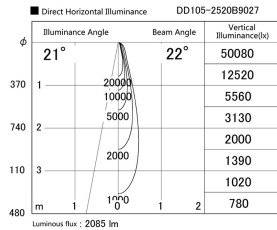

Item no. DD105-2520B9027

Series Name: Φ 100 Lens type Adjustable downlight

Installation	Recessed mount
Type	
Fixture wattage	24.3W
Beam angle	22 deg
Color Temp.	2700K
CRI	Ra>90
Luminous	2087 lm
Body	Die-cast aluminum alloy
Body finish	N/A
Trim finish	Black
Reflector finish	N/A
IP Rate	IP20
Light source	COB module
Input Voltage	AC220~240V
Dimming Type	Non-Dimmable
Certificate	CE, CCC
Cut Hole	100mm

Height (Weight)	
31.8W	127 (0.9kg)
24.3W	127 (0.9kg)
21.0W	92 (0.8kg)
14.0W	92 (0.8kg)