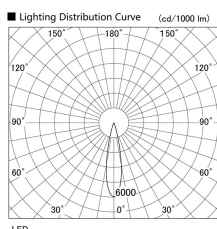

Item no. DD105-2520B9030

Series Name: Φ 100 Lens type Adjustable
downlight

Installation	Recessed mount
Type	
Fixture wattage	24.3W
Beam angle	22 deg
Color Temp.	3000K
CRI	Ra>90
Luminous	2174 lm
Body	Die-cast aluminum alloy
Body finish	N/A
Trim finish	Black
Reflector finish	N/A
IP Rate	IP20
Light source	COB module
Input Voltage	AC220~240V
Dimming Type	Non-Dimmable
Certificate	CE, CCC
Cut Hole	100mm

Height (Weight)	
31.8W	127 (0.9kg)
24.3W	127 (0.9kg)
21.0W	92 (0.8kg)
14.0W	92 (0.8kg)