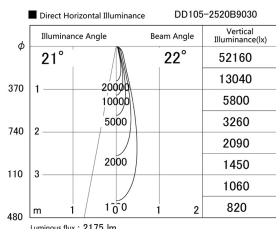

Item no. DD105-2520B9030

Series Name: Φ 100 Lens type Adjustable
downlight

Installation	Recessed mount
Type	
Fixture wattage	24.3W
Beam angle	22 deg
Color Temp.	3000K
CRI	Ra>90
Luminous	2174 lm
Body	Die-cast aluminum alloy
Body finish	N/A
Trim finish	Black
Reflector finish	N/A
IP Rate	IP20
Light source	COB module
Input Voltage	AC220~240V
Dimming Type	Non-Dimmable
Certificate	CE, CCC
Cut Hole	100mm

Height (Weight)	
31.8W	127 (0.9kg)
24.3W	127 (0.9kg)
21.0W	92 (0.8kg)
14.0W	92 (0.8kg)