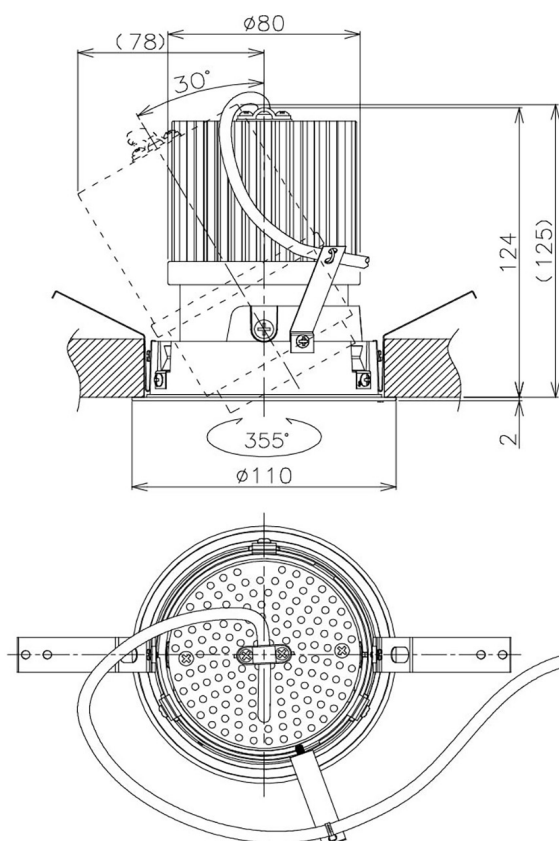

Item no. DD105-2520B9030

Series Name: Φ 100 Lens type Adjustable
downlight

Installation	Recessed mount
Type	
Fixture wattage	24.3W
Beam angle	22 deg
Color Temp.	3000K
CRI	Ra>90
Luminous	2174 lm
Body	Die-cast aluminum alloy
Body finish	N/A
Trim finish	Black
Reflector finish	N/A
IP Rate	IP20
Light source	COB module
Input Voltage	AC220~240V
Dimming Type	Non-Dimmable
Certificate	CE, CCC
Cut Hole	100mm

Height (Weight)	
31.8W	127 (0.9kg)
24.3W	127 (0.9kg)
21.0W	92 (0.8kg)
14.0W	92 (0.8kg)