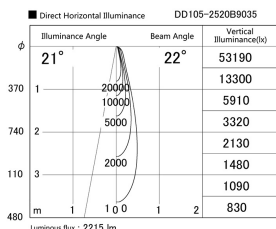

Item no. DD105-2520B9035

Series Name: Φ 100 Lens type Adjustable downlight

Installation	Recessed mount
Type	Φ 100 Lens type Adjustable downlight
Fixture wattage	24.3W
Beam angle	22 deg
Color Temp.	3500K
CRI	Ra>90
Luminous	2217 lm
Body	Die-cast aluminum alloy
Body finish	N/A
Trim finish	Black
Reflector finish	N/A
IP Rate	IP20
Light source	COB module
Input Voltage	AC220~240V
Dimming Type	Non-Dimmable
Certificate	CE, CCC
Cut Hole	100mm

Height (Weight)	
31.8W	127 (0.9kg)
24.3W	127 (0.9kg)
21.0W	92 (0.8kg)
14.0W	92 (0.8kg)