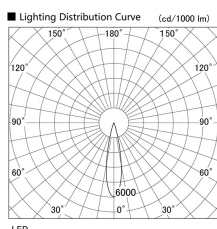

Item no. DD105-2520B9035

Series Name: Φ 100 Lens type Adjustable downlight

Installation	Recessed mount
Type	Φ 100 Lens type Adjustable downlight
Fixture wattage	24.3W
Beam angle	22 deg
Color Temp.	3500K
CRI	Ra>90
Luminous	2217 lm
Body	Die-cast aluminum alloy
Body finish	N/A
Trim finish	Black
Reflector finish	N/A
IP Rate	IP20
Light source	COB module
Input Voltage	AC220~240V
Dimming Type	Non-Dimmable
Certificate	CE, CCC
Cut Hole	100mm

Height (Weight)	
31.8W	127 (0.9kg)
24.3W	127 (0.9kg)
21.0W	92 (0.8kg)
14.0W	92 (0.8kg)