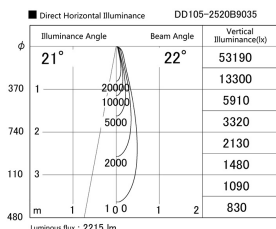

Item no. DD105-2520B9035

Series Name:  $\Phi$ 100 Lens type Adjustable  
downlight

Installation	Recessed mount
Type	
Fixture wattage	24.3W
Beam angle	22 deg
Color Temp.	3500K
CRI	Ra>90
Luminous	2217 lm
Body	Die-cast aluminum alloy
Body finish	N/A
Trim finish	Black
Reflector finish	N/A
IP Rate	IP20
Light source	COB module
Input Voltage	AC220~240V
Dimming Type	Non-Dimmable
Certificate	CE, CCC
Cut Hole	100mm

Height (Weight)	
31.8W	127 (0.9kg)
24.3W	127 (0.9kg)
21.0W	92 (0.8kg)
14.0W	92 (0.8kg)