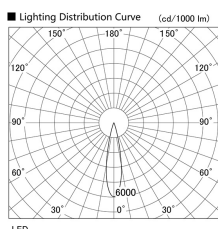

Item no. DD105-2520B9035

Series Name:  $\Phi$ 100 Lens type Adjustable  
downlight

Installation	Recessed mount
Type	
Fixture wattage	24.3W
Beam angle	22 deg
Color Temp.	3500K
CRI	Ra>90
Luminous	2217 lm
Body	Die-cast aluminum alloy
Body finish	N/A
Trim finish	Black
Reflector finish	N/A
IP Rate	IP20
Light source	COB module
Input Voltage	AC220~240V
Dimming Type	Non-Dimmable
Certificate	CE, CCC
Cut Hole	100mm

Height (Weight)	
31.8W	127 (0.9kg)
24.3W	127 (0.9kg)
21.0W	92 (0.8kg)
14.0W	92 (0.8kg)