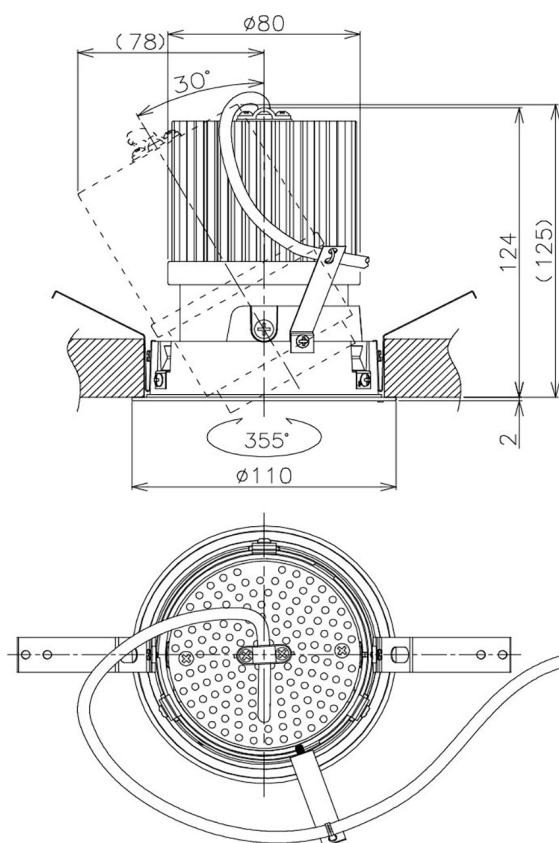

Item no. DD105-2520B9035

Series Name: Φ 100 Lens type Adjustable downlight

Installation	Recessed mount
Type	Φ 100 Lens type Adjustable downlight
Fixture wattage	24.3W
Beam angle	22 deg
Color Temp.	3500K
CRI	Ra>90
Luminous	2217 lm
Body	Die-cast aluminum alloy
Body finish	N/A
Trim finish	Black
Reflector finish	N/A
IP Rate	IP20
Light source	COB module
Input Voltage	AC220~240V
Dimming Type	Non-Dimmable
Certificate	CE, CCC
Cut Hole	100mm

Height (Weight)	
31.8W	127 (0.9kg)
24.3W	127 (0.9kg)
21.0W	92 (0.8kg)
14.0W	92 (0.8kg)