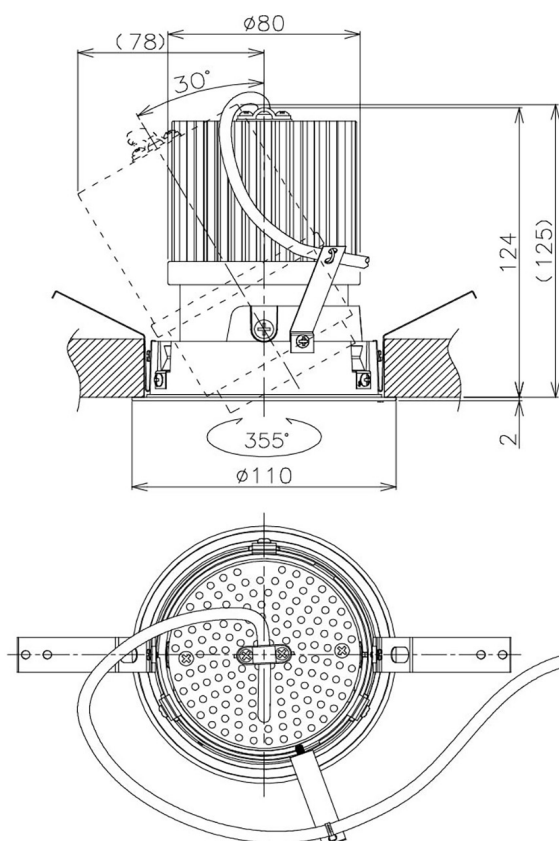

Item no. DD105-2520B9035

Series Name:  $\Phi$ 100 Lens type Adjustable  
downlight

Installation	Recessed mount
Type	
Fixture wattage	24.3W
Beam angle	22 deg
Color Temp.	3500K
CRI	Ra>90
Luminous	2217 lm
Body	Die-cast aluminum alloy
Body finish	N/A
Trim finish	Black
Reflector finish	N/A
IP Rate	IP20
Light source	COB module
Input Voltage	AC220~240V
Dimming Type	Non-Dimmable
Certificate	CE, CCC
Cut Hole	100mm

Height (Weight)	
31.8W	127 (0.9kg)
24.3W	127 (0.9kg)
21.0W	92 (0.8kg)
14.0W	92 (0.8kg)