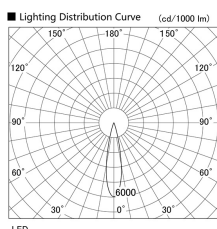

Item no. DD105-2520B9040

Series Name: Φ 100 Lens type Adjustable
downlight

Installation	Recessed mount
Type	Φ 100 Lens type Adjustable downlight
Fixture wattage	24.3W
Beam angle	22 deg
Color Temp.	4000K
CRI	Ra>90
Luminous	2239 lm
Body	Die-cast aluminum alloy
Body finish	N/A
Trim finish	Black
Reflector finish	N/A
IP Rate	IP20
Light source	COB module
Input Voltage	AC220~240V
Dimming Type	Non-Dimmable
Certificate	CE, CCC
Cut Hole	100mm

Height (Weight)	
31.8W	127 (0.9kg)
24.3W	127 (0.9kg)
21.0W	92 (0.8kg)
14.0W	92 (0.8kg)