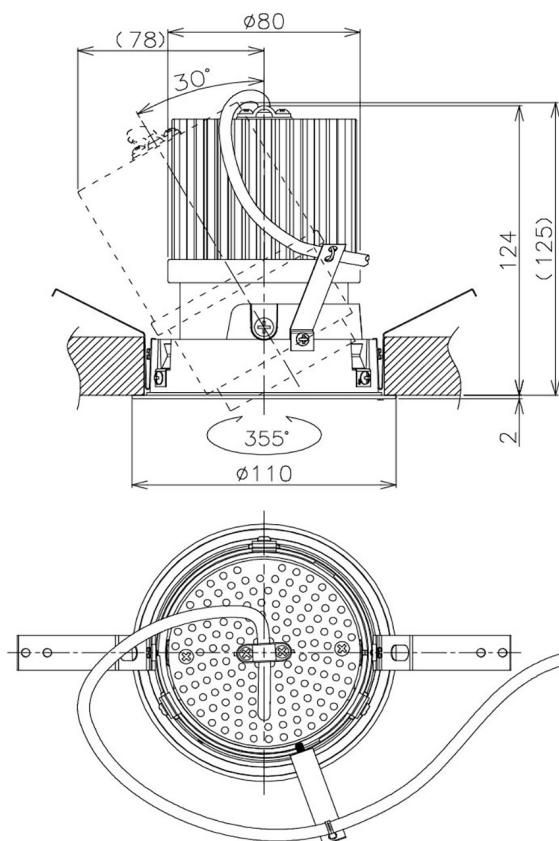

Item no. DD105-2520B9040

Series Name: Φ 100 Lens type Adjustable
downlight

Installation	Recessed mount
Type	Φ 100 Lens type Adjustable downlight
Fixture wattage	24.3W
Beam angle	22 deg
Color Temp.	4000K
CRI	Ra>90
Luminous	2239 lm
Body	Die-cast aluminum alloy
Body finish	N/A
Trim finish	Black
Reflector finish	N/A
IP Rate	IP20
Light source	COB module
Input Voltage	AC220~240V
Dimming Type	Non-Dimmable
Certificate	CE, CCC
Cut Hole	100mm

Height (Weight)	
31.8W	127 (0.9kg)
24.3W	127 (0.9kg)
21.0W	92 (0.8kg)
14.0W	92 (0.8kg)