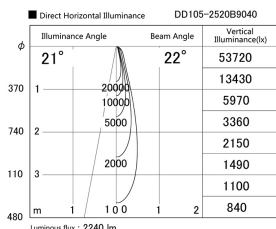

Item no. DD105-2520B9040

Series Name: Φ 100 Lens type Adjustable
downlight

Installation	Recessed mount
Type	Φ 100 Lens type Adjustable downlight
Fixture wattage	24.3W
Beam angle	22 deg
Color Temp.	4000K
CRI	Ra>90
Luminous	2239 lm
Body	Die-cast aluminum alloy
Body finish	N/A
Trim finish	Black
Reflector finish	N/A
IP Rate	IP20
Light source	COB module
Input Voltage	AC220~240V
Dimming Type	Non-Dimmable
Certificate	CE, CCC
Cut Hole	100mm

Height (Weight)	
31.8W	127 (0.9kg)
24.3W	127 (0.9kg)
21.0W	92 (0.8kg)
14.0W	92 (0.8kg)