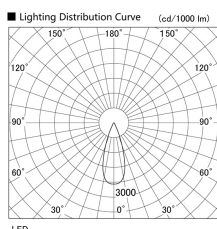

Item no. DD105-2535B9027

Series Name:  $\Phi$ 100 Lens type Adjustable downlight

Installation	Recessed mount
Type	$\Phi$ 100 Lens type Adjustable downlight
Fixture wattage	24.3W
Beam angle	36 deg
Color Temp.	2700K
CRI	Ra>90
Luminous	2052 lm
Body	Die-cast aluminum alloy
Body finish	N/A
Trim finish	Black
Reflector finish	N/A
IP Rate	IP20
Light source	COB module
Input Voltage	AC220~240V
Dimming Type	Non-Dimmable
Certificate	CE, CCC
Cut Hole	100mm

Height (Weight)	
31.8W	127 (0.9kg)
24.3W	127 (0.9kg)
21.0W	92 (0.8kg)
14.0W	92 (0.8kg)