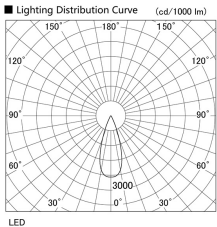

Item no. DD105-2535B9027

Series Name:  $\Phi$ 100 Lens type Adjustable downlight

Installation	Recessed mount
Type	
Fixture wattage	24.3W
Beam angle	36 deg
Color Temp.	2700K
CRI	Ra>90
Luminous	2052 lm
Body	Die-cast aluminum alloy
Body finish	N/A
Trim finish	Black
Reflector finish	N/A
IP Rate	IP20
Light source	COB module
Input Voltage	AC220~240V
Dimming Type	Non-Dimmable
Certificate	CE, CCC
Cut Hole	100mm

Height (Weight)	
31.8W	127 (0.9kg)
24.3W	127 (0.9kg)
21.0W	92 (0.8kg)
14.0W	92 (0.8kg)