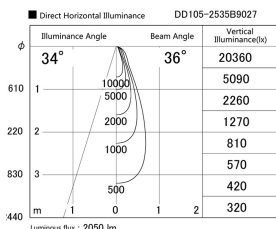

Item no. DD105-2535B9027

Series Name:  $\Phi$ 100 Lens type Adjustable downlight

Installation	Recessed mount
Type	$\Phi$ 100 Lens type Adjustable downlight
Fixture wattage	24.3W
Beam angle	36 deg
Color Temp.	2700K
CRI	Ra>90
Luminous	2052 lm
Body	Die-cast aluminum alloy
Body finish	N/A
Trim finish	Black
Reflector finish	N/A
IP Rate	IP20
Light source	COB module
Input Voltage	AC220~240V
Dimming Type	Non-Dimmable
Certificate	CE, CCC
Cut Hole	100mm

Height (Weight)	
31.8W	127 (0.9kg)
24.3W	127 (0.9kg)
21.0W	92 (0.8kg)
14.0W	92 (0.8kg)