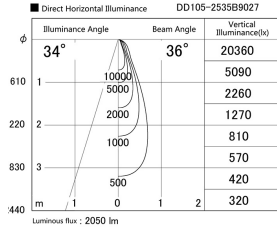

Item no. DD105-2535B9027

Series Name:  $\Phi$ 100 Lens type Adjustable downlight

Installation	Recessed mount
Type	
Fixture wattage	24.3W
Beam angle	36 deg
Color Temp.	2700K
CRI	Ra>90
Luminous	2052 lm
Body	Die-cast aluminum alloy
Body finish	N/A
Trim finish	Black
Reflector finish	N/A
IP Rate	IP20
Light source	COB module
Input Voltage	AC220~240V
Dimming Type	Non-Dimmable
Certificate	CE, CCC
Cut Hole	100mm

Height (Weight)	
31.8W	127 (0.9kg)
24.3W	127 (0.9kg)
21.0W	92 (0.8kg)
14.0W	92 (0.8kg)