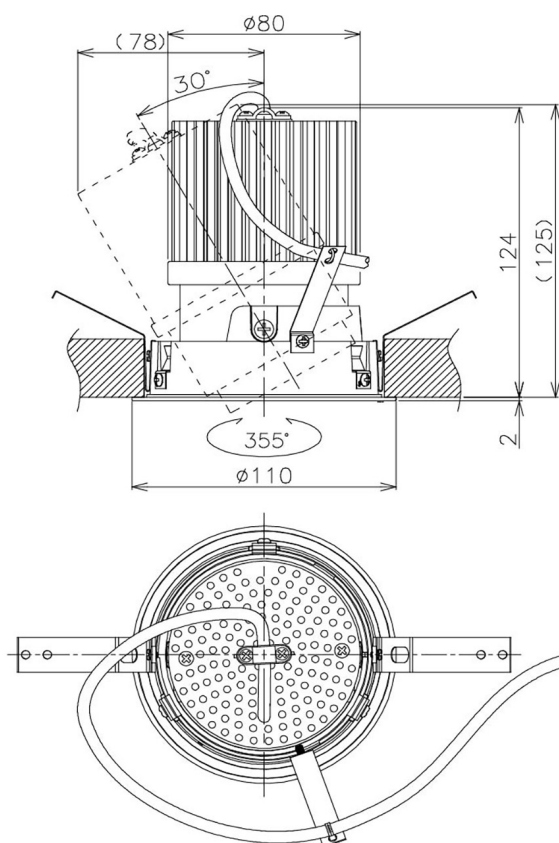

Item no. DD105-2535B9027

Series Name:  $\Phi$ 100 Lens type Adjustable downlight

Installation	Recessed mount
Type	$\Phi$ 100 Lens type Adjustable downlight
Fixture wattage	24.3W
Beam angle	36 deg
Color Temp.	2700K
CRI	Ra>90
Luminous	2052 lm
Body	Die-cast aluminum alloy
Body finish	N/A
Trim finish	Black
Reflector finish	N/A
IP Rate	IP20
Light source	COB module
Input Voltage	AC220~240V
Dimming Type	Non-Dimmable
Certificate	CE, CCC
Cut Hole	100mm

Height (Weight)	
31.8W	127 (0.9kg)
24.3W	127 (0.9kg)
21.0W	92 (0.8kg)
14.0W	92 (0.8kg)