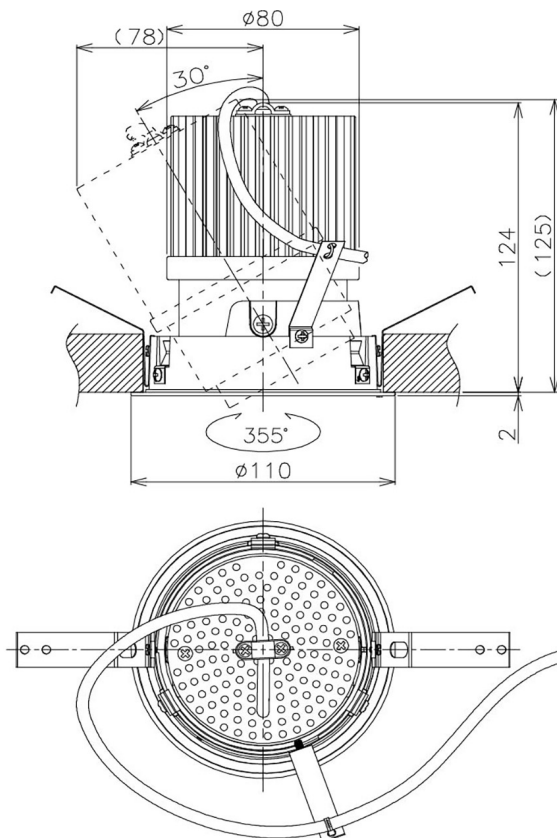

Item no. DD105-2535B9027

Series Name:  $\Phi$ 100 Lens type Adjustable downlight

Installation	Recessed mount
Type	
Fixture wattage	24.3W
Beam angle	36 deg
Color Temp.	2700K
CRI	Ra>90
Luminous	2052 lm
Body	Die-cast aluminum alloy
Body finish	N/A
Trim finish	Black
Reflector finish	N/A
IP Rate	IP20
Light source	COB module
Input Voltage	AC220~240V
Dimming Type	Non-Dimmable
Certificate	CE, CCC
Cut Hole	100mm

Height (Weight)	
31.8W	127 (0.9kg)
24.3W	127 (0.9kg)
21.0W	92 (0.8kg)
14.0W	92 (0.8kg)