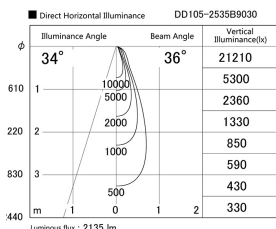

Item no. DD105-2535B9030

Series Name:  $\Phi$ 100 Lens type Adjustable downlight

Installation	Recessed mount
Type	$\Phi$ 100 Lens type Adjustable downlight
Fixture wattage	24.3W
Beam angle	36 deg
Color Temp.	3000K
CRI	Ra>90
Luminous	2137 lm
Body	Die-cast aluminum alloy
Body finish	N/A
Trim finish	Black
Reflector finish	N/A
IP Rate	IP20
Light source	COB module
Input Voltage	AC220~240V
Dimming Type	Non-Dimmable
Certificate	CE, CCC
Cut Hole	100mm

Height (Weight)	
31.8W	127 (0.9kg)
24.3W	127 (0.9kg)
21.0W	92 (0.8kg)
14.0W	92 (0.8kg)