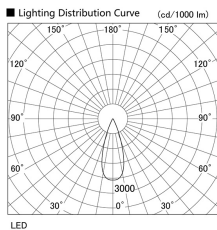

Item no. DD105-2535B9030

Series Name: Φ 100 Lens type Adjustable
downlight

Installation	Recessed mount
Type	
Fixture wattage	24.3W
Beam angle	36 deg
Color Temp.	3000K
CRI	Ra>90
Luminous	2137 lm
Body	Die-cast aluminum alloy
Body finish	N/A
Trim finish	Black
Reflector finish	N/A
IP Rate	IP20
Light source	COB module
Input Voltage	AC220~240V
Dimming Type	Non-Dimmable
Certificate	CE, CCC
Cut Hole	100mm

Height (Weight)	
31.8W	127 (0.9kg)
24.3W	127 (0.9kg)
21.0W	92 (0.8kg)
14.0W	92 (0.8kg)