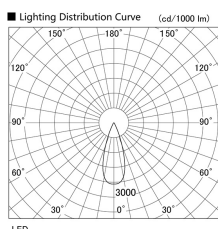

Item no. DD105-2535B9030

Series Name:  $\Phi$ 100 Lens type Adjustable downlight

Installation	Recessed mount
Type	$\Phi$ 100 Lens type Adjustable downlight
Fixture wattage	24.3W
Beam angle	36 deg
Color Temp.	3000K
CRI	Ra>90
Luminous	2137 lm
Body	Die-cast aluminum alloy
Body finish	N/A
Trim finish	Black
Reflector finish	N/A
IP Rate	IP20
Light source	COB module
Input Voltage	AC220~240V
Dimming Type	Non-Dimmable
Certificate	CE, CCC
Cut Hole	100mm

Height (Weight)	
31.8W	127 (0.9kg)
24.3W	127 (0.9kg)
21.0W	92 (0.8kg)
14.0W	92 (0.8kg)