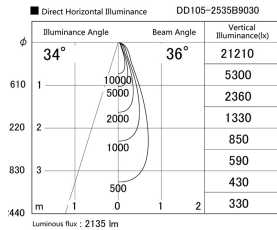

Item no. DD105-2535B9030

Series Name: Φ 100 Lens type Adjustable
downlight

Installation	Recessed mount
Type	
Fixture wattage	24.3W
Beam angle	36 deg
Color Temp.	3000K
CRI	Ra>90
Luminous	2137 lm
Body	Die-cast aluminum alloy
Body finish	N/A
Trim finish	Black
Reflector finish	N/A
IP Rate	IP20
Light source	COB module
Input Voltage	AC220~240V
Dimming Type	Non-Dimmable
Certificate	CE, CCC
Cut Hole	100mm

Height (Weight)	
31.8W	127 (0.9kg)
24.3W	127 (0.9kg)
21.0W	92 (0.8kg)
14.0W	92 (0.8kg)