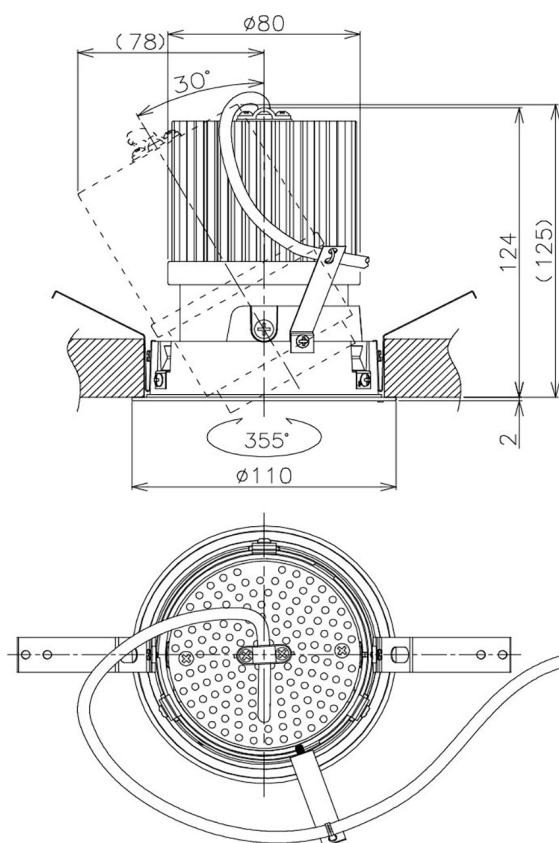

Item no. DD105-2535B9030

Series Name:  $\Phi$ 100 Lens type Adjustable downlight

Installation	Recessed mount
Type	$\Phi$ 100 Lens type Adjustable downlight
Fixture wattage	24.3W
Beam angle	36 deg
Color Temp.	3000K
CRI	Ra>90
Luminous	2137 lm
Body	Die-cast aluminum alloy
Body finish	N/A
Trim finish	Black
Reflector finish	N/A
IP Rate	IP20
Light source	COB module
Input Voltage	AC220~240V
Dimming Type	Non-Dimmable
Certificate	CE, CCC
Cut Hole	100mm

Height (Weight)	
31.8W	127 (0.9kg)
24.3W	127 (0.9kg)
21.0W	92 (0.8kg)
14.0W	92 (0.8kg)