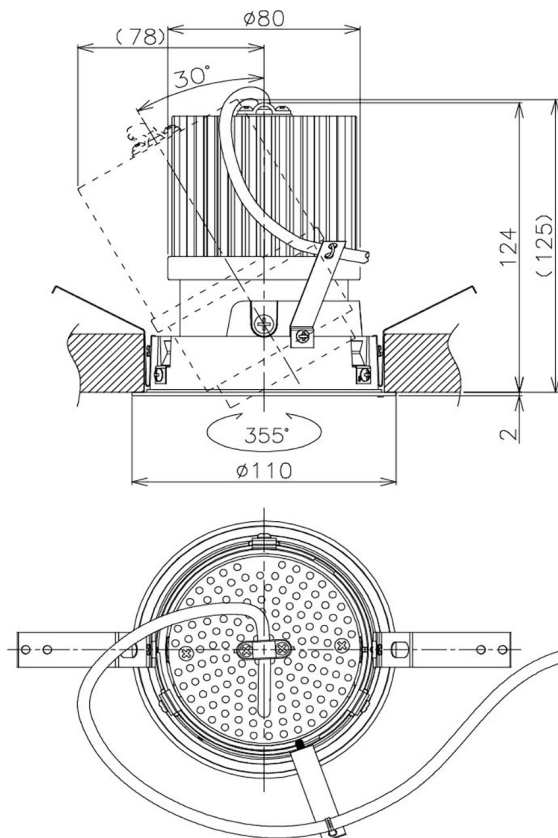

Item no. DD105-2535B9030

Series Name: Φ 100 Lens type Adjustable
downlight

Installation	Recessed mount
Type	
Fixture wattage	24.3W
Beam angle	36 deg
Color Temp.	3000K
CRI	Ra>90
Luminous	2137 lm
Body	Die-cast aluminum alloy
Body finish	N/A
Trim finish	Black
Reflector finish	N/A
IP Rate	IP20
Light source	COB module
Input Voltage	AC220~240V
Dimming Type	Non-Dimmable
Certificate	CE, CCC
Cut Hole	100mm

Height (Weight)	
31.8W	127 (0.9kg)
24.3W	127 (0.9kg)
21.0W	92 (0.8kg)
14.0W	92 (0.8kg)