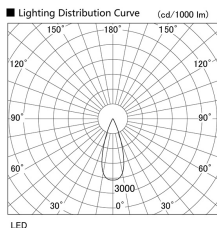

Item no. DD105-2535B9035

Series Name: Φ 100 Lens type Adjustable downlight

Installation	Recessed mount
Type	
Fixture wattage	24.3W
Beam angle	36 deg
Color Temp.	3500K
CRI	Ra>90
Luminous	2180 lm
Body	Die-cast aluminum alloy
Body finish	N/A
Trim finish	Black
Reflector finish	N/A
IP Rate	IP20
Light source	COB module
Input Voltage	AC220~240V
Dimming Type	Non-Dimmable
Certificate	CE, CCC
Cut Hole	100mm

Height (Weight)	
31.8W	127 (0.9kg)
24.3W	127 (0.9kg)
21.0W	92 (0.8kg)
14.0W	92 (0.8kg)