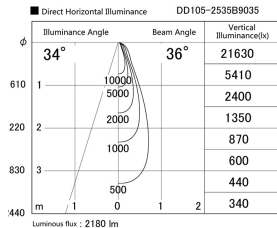

Item no. DD105-2535B9035

Series Name: Φ 100 Lens type Adjustable downlight

Installation	Recessed mount
Type	
Fixture wattage	24.3W
Beam angle	36 deg
Color Temp.	3500K
CRI	Ra>90
Luminous	2180 lm
Body	Die-cast aluminum alloy
Body finish	N/A
Trim finish	Black
Reflector finish	N/A
IP Rate	IP20
Light source	COB module
Input Voltage	AC220~240V
Dimming Type	Non-Dimmable
Certificate	CE, CCC
Cut Hole	100mm

Height (Weight)	
31.8W	127 (0.9kg)
24.3W	127 (0.9kg)
21.0W	92 (0.8kg)
14.0W	92 (0.8kg)