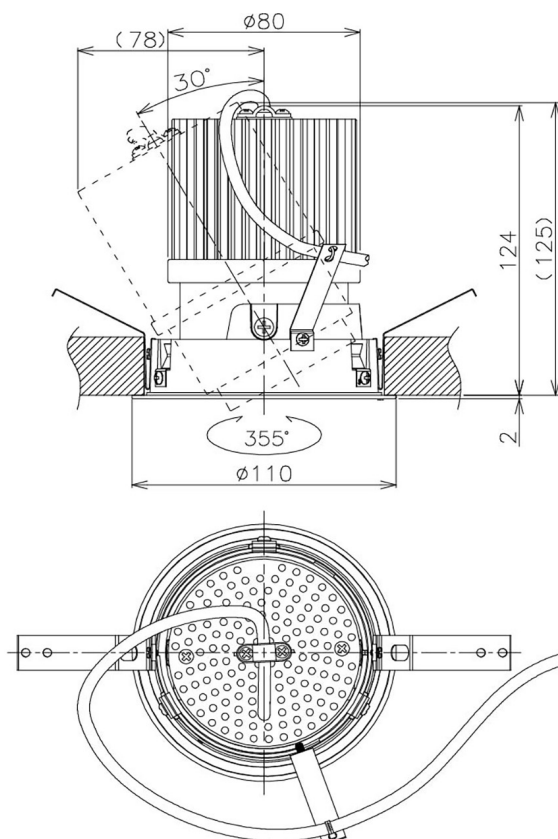

Item no. DD105-2535B9035

Series Name: Φ 100 Lens type Adjustable downlight

Installation	Recessed mount
Type	
Fixture wattage	24.3W
Beam angle	36 deg
Color Temp.	3500K
CRI	Ra>90
Luminous	2180 lm
Body	Die-cast aluminum alloy
Body finish	N/A
Trim finish	Black
Reflector finish	N/A
IP Rate	IP20
Light source	COB module
Input Voltage	AC220~240V
Dimming Type	Non-Dimmable
Certificate	CE, CCC
Cut Hole	100mm

Height (Weight)	
31.8W	127 (0.9kg)
24.3W	127 (0.9kg)
21.0W	92 (0.8kg)
14.0W	92 (0.8kg)