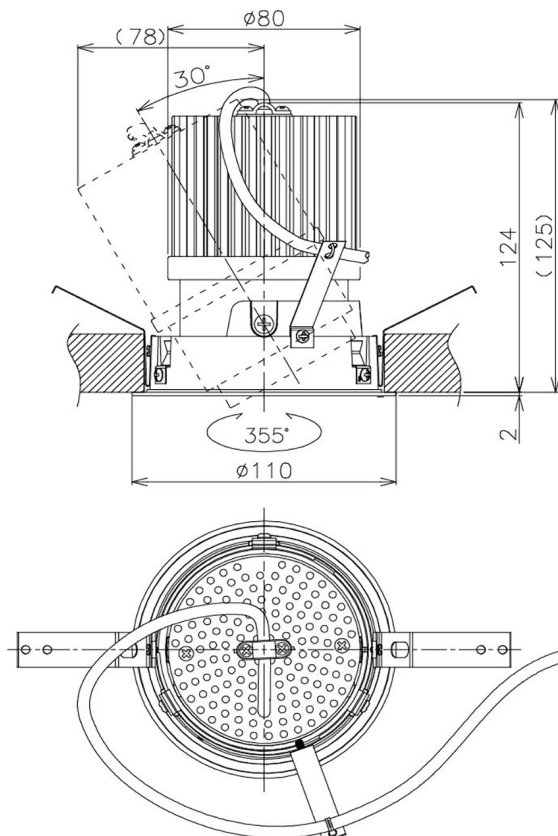

Item no. DD105-2535B9040

Series Name: Φ 100 Lens type Adjustable
downlight

Installation	Recessed mount
Type	
Fixture wattage	24.3W
Beam angle	36 deg
Color Temp.	4000K
CRI	Ra>90
Luminous	2201 lm
Body	Die-cast aluminum alloy
Body finish	N/A
Trim finish	Black
Reflector finish	N/A
IP Rate	IP20
Light source	COB module
Input Voltage	AC220~240V
Dimming Type	Non-Dimmable
Certificate	CE, CCC
Cut Hole	100mm

Height (Weight)	
31.8W	127 (0.9kg)
24.3W	127 (0.9kg)
21.0W	92 (0.8kg)
14.0W	92 (0.8kg)