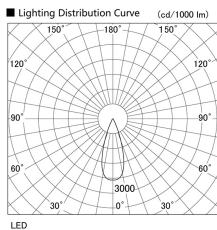

Item no. DD105-2535B9040

Series Name: Φ 100 Lens type Adjustable
downlight

Installation	Recessed mount
Type	
Fixture wattage	24.3W
Beam angle	36 deg
Color Temp.	4000K
CRI	Ra>90
Luminous	2201 lm
Body	Die-cast aluminum alloy
Body finish	N/A
Trim finish	Black
Reflector finish	N/A
IP Rate	IP20
Light source	COB module
Input Voltage	AC220~240V
Dimming Type	Non-Dimmable
Certificate	CE, CCC
Cut Hole	100mm

Height (Weight)	
31.8W	127 (0.9kg)
24.3W	127 (0.9kg)
21.0W	92 (0.8kg)
14.0W	92 (0.8kg)