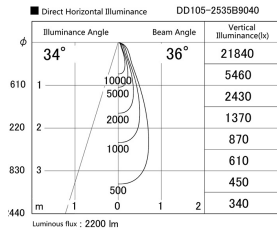

Item no. DD105-2535B9040

Series Name: Φ 100 Lens type Adjustable
downlight

Installation	Recessed mount
Type	
Fixture wattage	24.3W
Beam angle	36 deg
Color Temp.	4000K
CRI	Ra>90
Luminous	2201 lm
Body	Die-cast aluminum alloy
Body finish	N/A
Trim finish	Black
Reflector finish	N/A
IP Rate	IP20
Light source	COB module
Input Voltage	AC220~240V
Dimming Type	Non-Dimmable
Certificate	CE, CCC
Cut Hole	100mm

Height (Weight)	
31.8W	127 (0.9kg)
24.3W	127 (0.9kg)
21.0W	92 (0.8kg)
14.0W	92 (0.8kg)