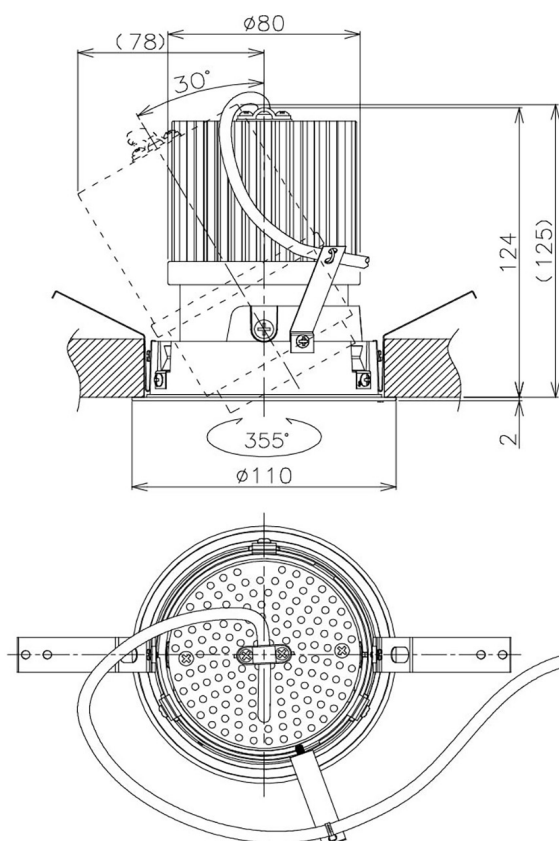

Item no. DD105-2550B9027

Series Name:  $\Phi$ 100 Lens type Adjustable downlight

Installation	Recessed mount
Type	
Fixture wattage	24.3W
Beam angle	55 deg
Color Temp.	2700K
CRI	Ra>90
Luminous	2099 lm
Body	Die-cast aluminum alloy
Body finish	N/A
Trim finish	Black
Reflector finish	N/A
IP Rate	IP20
Light source	COB module
Input Voltage	AC220~240V
Dimming Type	Non-Dimmable
Certificate	CE, CCC
Cut Hole	100mm

Height (Weight)	
31.8W	127 (0.9kg)
24.3W	127 (0.9kg)
21.0W	92 (0.8kg)
14.0W	92 (0.8kg)