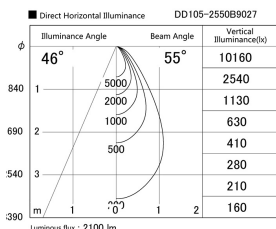

Item no. DD105-2550B9027

Series Name:  $\Phi$ 100 Lens type Adjustable downlight

Installation	Recessed mount
Type	
Fixture wattage	24.3W
Beam angle	55 deg
Color Temp.	2700K
CRI	Ra>90
Luminous	2099 lm
Body	Die-cast aluminum alloy
Body finish	N/A
Trim finish	Black
Reflector finish	N/A
IP Rate	IP20
Light source	COB module
Input Voltage	AC220~240V
Dimming Type	Non-Dimmable
Certificate	CE, CCC
Cut Hole	100mm

Height (Weight)	
31.8W	127 (0.9kg)
24.3W	127 (0.9kg)
21.0W	92 (0.8kg)
14.0W	92 (0.8kg)