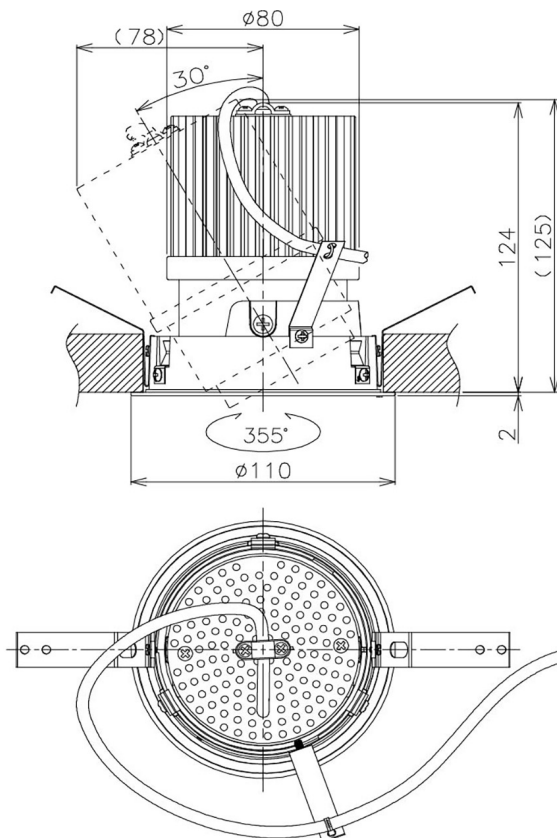

Item no. DD105-2550B9027

Series Name: Φ 100 Lens type Adjustable downlight

Installation	Recessed mount
Type	Φ 100 Lens type Adjustable downlight
Fixture wattage	24.3W
Beam angle	55 deg
Color Temp.	2700K
CRI	Ra>90
Luminous	2099 lm
Body	Die-cast aluminum alloy
Body finish	N/A
Trim finish	Black
Reflector finish	N/A
IP Rate	IP20
Light source	COB module
Input Voltage	AC220~240V
Dimming Type	Non-Dimmable
Certificate	CE, CCC
Cut Hole	100mm

Height (Weight)	
31.8W	127 (0.9kg)
24.3W	127 (0.9kg)
21.0W	92 (0.8kg)
14.0W	92 (0.8kg)