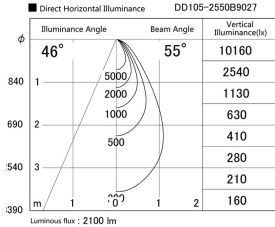

Item no. DD105-2550B9027

Series Name: Φ 100 Lens type Adjustable downlight

Installation	Recessed mount
Type	Φ 100 Lens type Adjustable downlight
Fixture wattage	24.3W
Beam angle	55 deg
Color Temp.	2700K
CRI	Ra>90
Luminous	2099 lm
Body	Die-cast aluminum alloy
Body finish	N/A
Trim finish	Black
Reflector finish	N/A
IP Rate	IP20
Light source	COB module
Input Voltage	AC220~240V
Dimming Type	Non-Dimmable
Certificate	CE, CCC
Cut Hole	100mm

Height (Weight)	
31.8W	127 (0.9kg)
24.3W	127 (0.9kg)
21.0W	92 (0.8kg)
14.0W	92 (0.8kg)