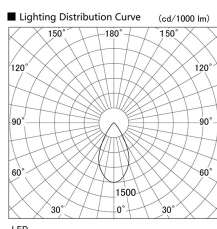

Item no. DD105-2550B9027

Series Name:  $\Phi$ 100 Lens type Adjustable downlight

Installation	Recessed mount
Type	
Fixture wattage	24.3W
Beam angle	55 deg
Color Temp.	2700K
CRI	Ra>90
Luminous	2099 lm
Body	Die-cast aluminum alloy
Body finish	N/A
Trim finish	Black
Reflector finish	N/A
IP Rate	IP20
Light source	COB module
Input Voltage	AC220~240V
Dimming Type	Non-Dimmable
Certificate	CE, CCC
Cut Hole	100mm

Height (Weight)	
31.8W	127 (0.9kg)
24.3W	127 (0.9kg)
21.0W	92 (0.8kg)
14.0W	92 (0.8kg)