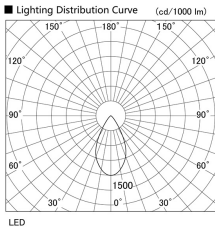

Item no. DD105-2550B9027

Series Name: Φ 100 Lens type Adjustable downlight

Installation	Recessed mount
Type	Φ 100 Lens type Adjustable downlight
Fixture wattage	24.3W
Beam angle	55 deg
Color Temp.	2700K
CRI	Ra>90
Luminous	2099 lm
Body	Die-cast aluminum alloy
Body finish	N/A
Trim finish	Black
Reflector finish	N/A
IP Rate	IP20
Light source	COB module
Input Voltage	AC220~240V
Dimming Type	Non-Dimmable
Certificate	CE, CCC
Cut Hole	100mm

Height (Weight)	
31.8W	127 (0.9kg)
24.3W	127 (0.9kg)
21.0W	92 (0.8kg)
14.0W	92 (0.8kg)