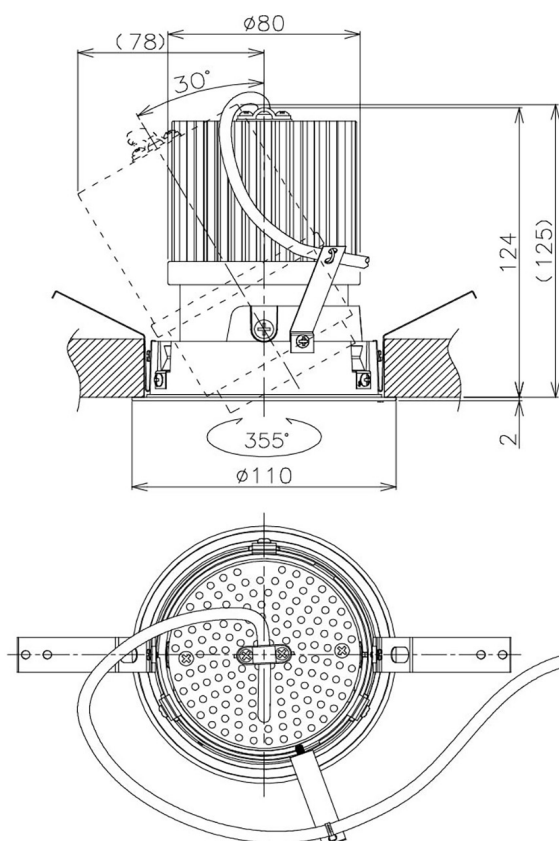

Item no. DD105-2550B9030

Series Name:  $\Phi$ 100 Lens type Adjustable downlight

Installation	Recessed mount
Type	
Fixture wattage	24.3W
Beam angle	55 deg
Color Temp.	3000K
CRI	Ra>90
Luminous	2186 lm
Body	Die-cast aluminum alloy
Body finish	N/A
Trim finish	Black
Reflector finish	N/A
IP Rate	IP20
Light source	COB module
Input Voltage	AC220~240V
Dimming Type	Non-Dimmable
Certificate	CE, CCC
Cut Hole	100mm

Height (Weight)	
31.8W	127 (0.9kg)
24.3W	127 (0.9kg)
21.0W	92 (0.8kg)
14.0W	92 (0.8kg)