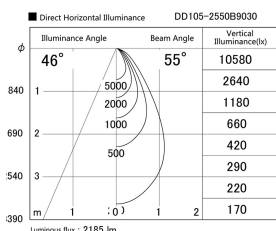

Item no. DD105-2550B9030

Series Name:  $\Phi$ 100 Lens type Adjustable downlight

Installation	Recessed mount
Type	
Fixture wattage	24.3W
Beam angle	55 deg
Color Temp.	3000K
CRI	Ra>90
Luminous	2186 lm
Body	Die-cast aluminum alloy
Body finish	N/A
Trim finish	Black
Reflector finish	N/A
IP Rate	IP20
Light source	COB module
Input Voltage	AC220~240V
Dimming Type	Non-Dimmable
Certificate	CE, CCC
Cut Hole	100mm

Height (Weight)	
31.8W	127 (0.9kg)
24.3W	127 (0.9kg)
21.0W	92 (0.8kg)
14.0W	92 (0.8kg)