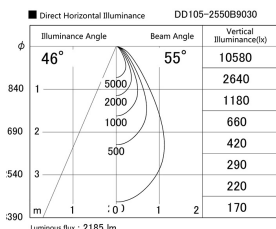

Item no. DD105-2550B9030

Series Name: Φ 100 Lens type Adjustable downlight

Installation	Recessed mount
Type	Φ 100 Lens type Adjustable downlight
Fixture wattage	24.3W
Beam angle	55 deg
Color Temp.	3000K
CRI	Ra>90
Luminous	2186 lm
Body	Die-cast aluminum alloy
Body finish	N/A
Trim finish	Black
Reflector finish	N/A
IP Rate	IP20
Light source	COB module
Input Voltage	AC220~240V
Dimming Type	Non-Dimmable
Certificate	CE, CCC
Cut Hole	100mm

Height (Weight)	
31.8W	127 (0.9kg)
24.3W	127 (0.9kg)
21.0W	92 (0.8kg)
14.0W	92 (0.8kg)