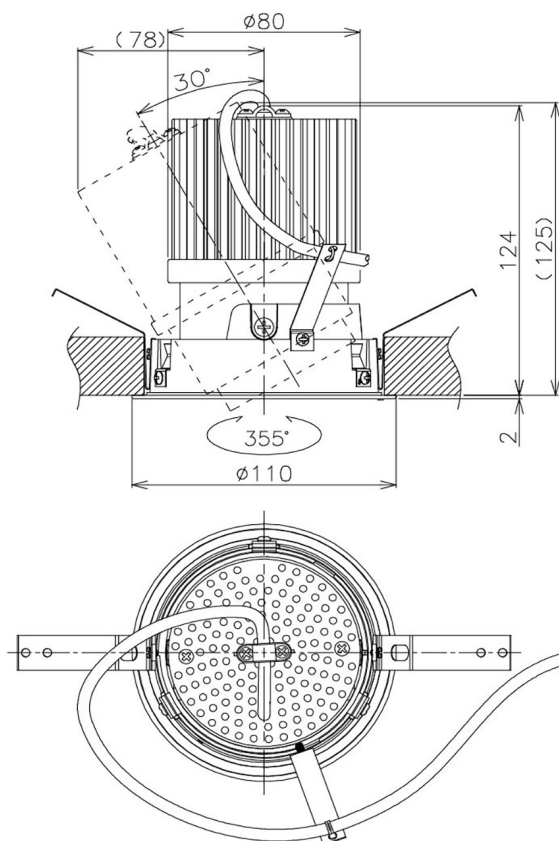

Item no. DD105-2550B9030

Series Name: Φ 100 Lens type Adjustable downlight

Installation	Recessed mount
Type	Φ 100 Lens type Adjustable downlight
Fixture wattage	24.3W
Beam angle	55 deg
Color Temp.	3000K
CRI	Ra>90
Luminous	2186 lm
Body	Die-cast aluminum alloy
Body finish	N/A
Trim finish	Black
Reflector finish	N/A
IP Rate	IP20
Light source	COB module
Input Voltage	AC220~240V
Dimming Type	Non-Dimmable
Certificate	CE, CCC
Cut Hole	100mm

Height (Weight)	
31.8W	127 (0.9kg)
24.3W	127 (0.9kg)
21.0W	92 (0.8kg)
14.0W	92 (0.8kg)