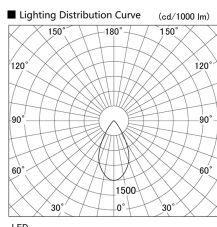

Item no. DD105-2550B9030

Series Name:  $\Phi$ 100 Lens type Adjustable downlight

Installation	Recessed mount
Type	
Fixture wattage	24.3W
Beam angle	55 deg
Color Temp.	3000K
CRI	Ra>90
Luminous	2186 lm
Body	Die-cast aluminum alloy
Body finish	N/A
Trim finish	Black
Reflector finish	N/A
IP Rate	IP20
Light source	COB module
Input Voltage	AC220~240V
Dimming Type	Non-Dimmable
Certificate	CE, CCC
Cut Hole	100mm

Height (Weight)	
31.8W	127 (0.9kg)
24.3W	127 (0.9kg)
21.0W	92 (0.8kg)
14.0W	92 (0.8kg)