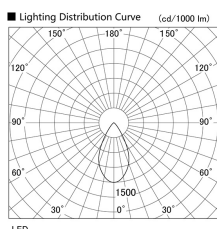

Item no. DD105-2550B9030

Series Name: Φ 100 Lens type Adjustable downlight

Installation	Recessed mount
Type	Φ 100 Lens type Adjustable downlight
Fixture wattage	24.3W
Beam angle	55 deg
Color Temp.	3000K
CRI	Ra>90
Luminous	2186 lm
Body	Die-cast aluminum alloy
Body finish	N/A
Trim finish	Black
Reflector finish	N/A
IP Rate	IP20
Light source	COB module
Input Voltage	AC220~240V
Dimming Type	Non-Dimmable
Certificate	CE, CCC
Cut Hole	100mm

Height (Weight)	
31.8W	127 (0.9kg)
24.3W	127 (0.9kg)
21.0W	92 (0.8kg)
14.0W	92 (0.8kg)