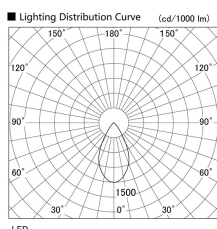

Item no. DD105-2550B9035

Series Name: Φ 100 Lens type Adjustable downlight

Installation	Recessed mount
Type	
Fixture wattage	24.3W
Beam angle	55 deg
Color Temp.	3500K
CRI	Ra>90
Luminous	2230 lm
Body	Die-cast aluminum alloy
Body finish	N/A
Trim finish	Black
Reflector finish	N/A
IP Rate	IP20
Light source	COB module
Input Voltage	AC220~240V
Dimming Type	Non-Dimmable
Certificate	CE, CCC
Cut Hole	100mm

Height (Weight)	
31.8W	127 (0.9kg)
24.3W	127 (0.9kg)
21.0W	92 (0.8kg)
14.0W	92 (0.8kg)