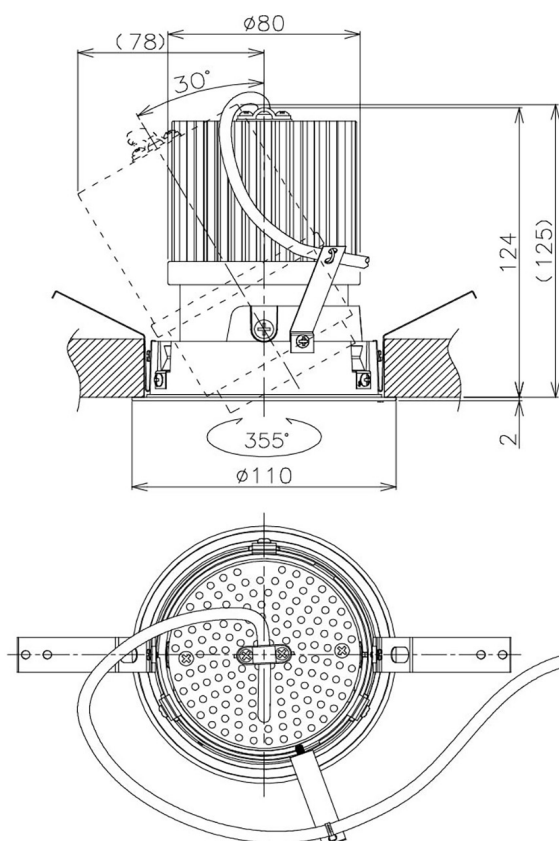

Item no. DD105-2550B9035

Series Name: Φ 100 Lens type Adjustable downlight

Installation	Recessed mount
Type	
Fixture wattage	24.3W
Beam angle	55 deg
Color Temp.	3500K
CRI	Ra>90
Luminous	2230 lm
Body	Die-cast aluminum alloy
Body finish	N/A
Trim finish	Black
Reflector finish	N/A
IP Rate	IP20
Light source	COB module
Input Voltage	AC220~240V
Dimming Type	Non-Dimmable
Certificate	CE, CCC
Cut Hole	100mm

Height (Weight)	
31.8W	127 (0.9kg)
24.3W	127 (0.9kg)
21.0W	92 (0.8kg)
14.0W	92 (0.8kg)