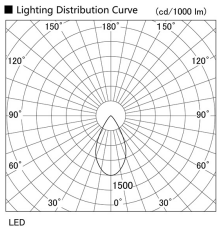

Item no. DD105-2550B9035

Series Name: Φ 100 Lens type Adjustable downlight

Installation	Recessed mount
Type	Φ 100 Lens type Adjustable downlight
Fixture wattage	24.3W
Beam angle	55 deg
Color Temp.	3500K
CRI	Ra>90
Luminous	2230 lm
Body	Die-cast aluminum alloy
Body finish	N/A
Trim finish	Black
Reflector finish	N/A
IP Rate	IP20
Light source	COB module
Input Voltage	AC220~240V
Dimming Type	Non-Dimmable
Certificate	CE, CCC
Cut Hole	100mm

Height (Weight)	
31.8W	127 (0.9kg)
24.3W	127 (0.9kg)
21.0W	92 (0.8kg)
14.0W	92 (0.8kg)