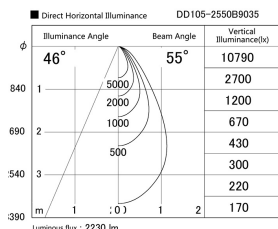

Item no. DD105-2550B9035

Series Name: Φ 100 Lens type Adjustable downlight

Installation	Recessed mount
Type	
Fixture wattage	24.3W
Beam angle	55 deg
Color Temp.	3500K
CRI	Ra>90
Luminous	2230 lm
Body	Die-cast aluminum alloy
Body finish	N/A
Trim finish	Black
Reflector finish	N/A
IP Rate	IP20
Light source	COB module
Input Voltage	AC220~240V
Dimming Type	Non-Dimmable
Certificate	CE, CCC
Cut Hole	100mm

Height (Weight)	
31.8W	127 (0.9kg)
24.3W	127 (0.9kg)
21.0W	92 (0.8kg)
14.0W	92 (0.8kg)