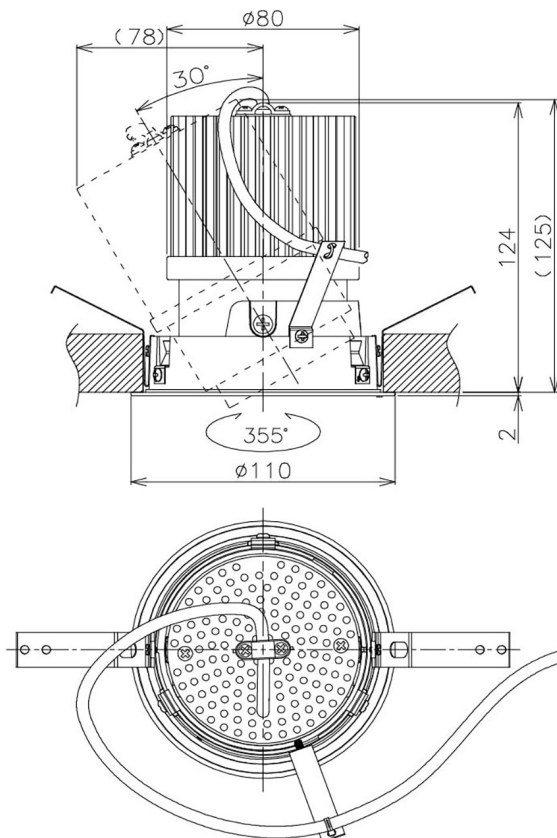

Item no. DD105-2550B9035

Series Name: Φ 100 Lens type Adjustable downlight

Installation	Recessed mount
Type	Φ 100 Lens type Adjustable downlight
Fixture wattage	24.3W
Beam angle	55 deg
Color Temp.	3500K
CRI	Ra>90
Luminous	2230 lm
Body	Die-cast aluminum alloy
Body finish	N/A
Trim finish	Black
Reflector finish	N/A
IP Rate	IP20
Light source	COB module
Input Voltage	AC220~240V
Dimming Type	Non-Dimmable
Certificate	CE, CCC
Cut Hole	100mm

Height (Weight)	
31.8W	127 (0.9kg)
24.3W	127 (0.9kg)
21.0W	92 (0.8kg)
14.0W	92 (0.8kg)