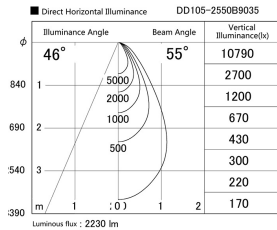

Item no. DD105-2550B9035

Series Name: Φ 100 Lens type Adjustable downlight

Installation	Recessed mount
Type	Φ 100 Lens type Adjustable downlight
Fixture wattage	24.3W
Beam angle	55 deg
Color Temp.	3500K
CRI	Ra>90
Luminous	2230 lm
Body	Die-cast aluminum alloy
Body finish	N/A
Trim finish	Black
Reflector finish	N/A
IP Rate	IP20
Light source	COB module
Input Voltage	AC220~240V
Dimming Type	Non-Dimmable
Certificate	CE, CCC
Cut Hole	100mm

Height (Weight)	
31.8W	127 (0.9kg)
24.3W	127 (0.9kg)
21.0W	92 (0.8kg)
14.0W	92 (0.8kg)