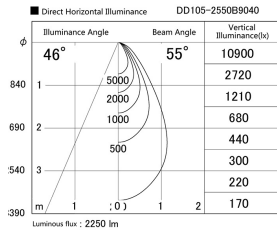

Item no. DD105-2550B9040

Series Name: Φ 100 Lens type Adjustable downlight

Installation	Recessed mount
Type	Φ 100 Lens type Adjustable downlight
Fixture wattage	24.3W
Beam angle	55 deg
Color Temp.	4000K
CRI	Ra>90
Luminous	2252 lm
Body	Die-cast aluminum alloy
Body finish	N/A
Trim finish	Black
Reflector finish	N/A
IP Rate	IP20
Light source	COB module
Input Voltage	AC220~240V
Dimming Type	Non-Dimmable
Certificate	CE, CCC
Cut Hole	100mm

Height (Weight)	
31.8W	127 (0.9kg)
24.3W	127 (0.9kg)
21.0W	92 (0.8kg)
14.0W	92 (0.8kg)