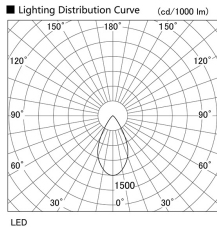

Item no. DD105-2550B9040

Series Name:  $\Phi$ 100 Lens type Adjustable downlight

Installation	Recessed mount
Type	
Fixture wattage	24.3W
Beam angle	55 deg
Color Temp.	4000K
CRI	Ra>90
Luminous	2252 lm
Body	Die-cast aluminum alloy
Body finish	N/A
Trim finish	Black
Reflector finish	N/A
IP Rate	IP20
Light source	COB module
Input Voltage	AC220~240V
Dimming Type	Non-Dimmable
Certificate	CE, CCC
Cut Hole	100mm

Height (Weight)	
31.8W	127 (0.9kg)
24.3W	127 (0.9kg)
21.0W	92 (0.8kg)
14.0W	92 (0.8kg)