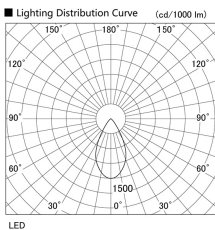

Item no. DD105-2550B9040

Series Name: Φ 100 Lens type Adjustable downlight

Installation	Recessed mount
Type	Φ 100 Lens type Adjustable downlight
Fixture wattage	24.3W
Beam angle	55 deg
Color Temp.	4000K
CRI	Ra>90
Luminous	2252 lm
Body	Die-cast aluminum alloy
Body finish	N/A
Trim finish	Black
Reflector finish	N/A
IP Rate	IP20
Light source	COB module
Input Voltage	AC220~240V
Dimming Type	Non-Dimmable
Certificate	CE, CCC
Cut Hole	100mm

Height (Weight)	
31.8W	127 (0.9kg)
24.3W	127 (0.9kg)
21.0W	92 (0.8kg)
14.0W	92 (0.8kg)