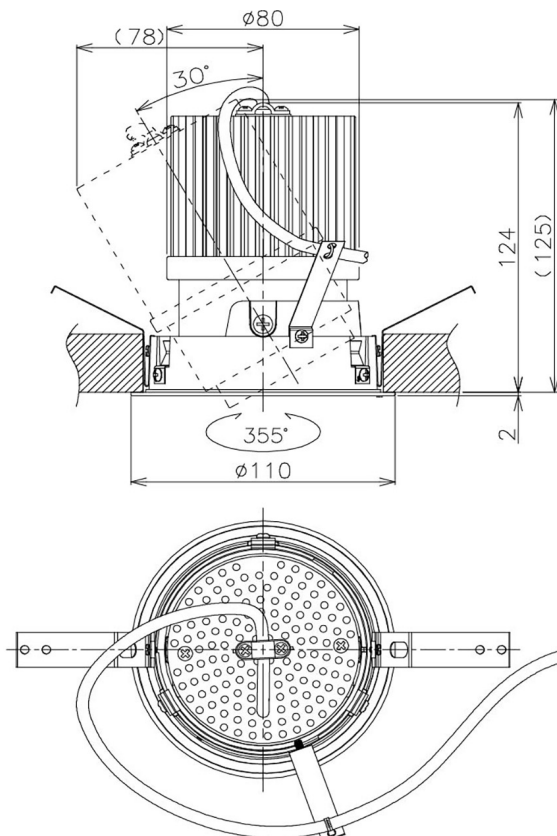

Item no. DD105-2550B9040

Series Name: Φ 100 Lens type Adjustable downlight

Installation	Recessed mount
Type	Φ 100 Lens type Adjustable downlight
Fixture wattage	24.3W
Beam angle	55 deg
Color Temp.	4000K
CRI	Ra>90
Luminous	2252 lm
Body	Die-cast aluminum alloy
Body finish	N/A
Trim finish	Black
Reflector finish	N/A
IP Rate	IP20
Light source	COB module
Input Voltage	AC220~240V
Dimming Type	Non-Dimmable
Certificate	CE, CCC
Cut Hole	100mm

Height (Weight)	
31.8W	127 (0.9kg)
24.3W	127 (0.9kg)
21.0W	92 (0.8kg)
14.0W	92 (0.8kg)