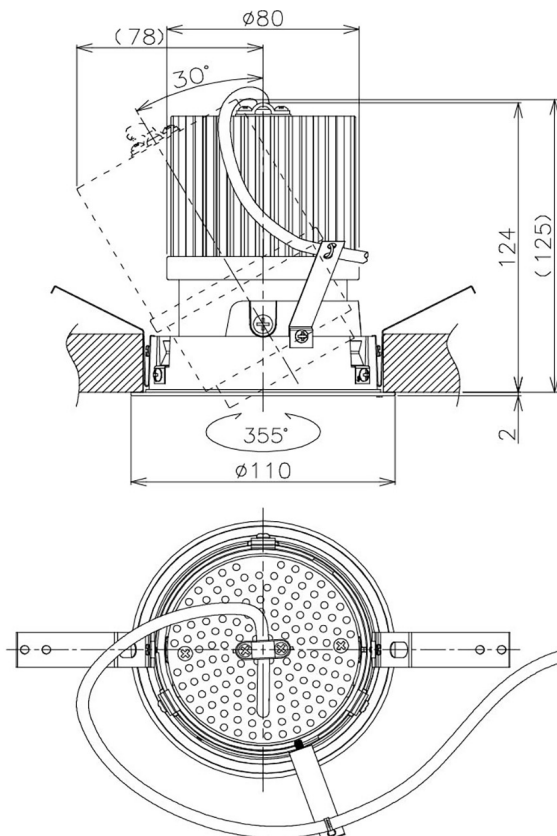

Item no. DD105-2550B9040

Series Name:  $\Phi$ 100 Lens type Adjustable downlight

Installation	Recessed mount
Type	
Fixture wattage	24.3W
Beam angle	55 deg
Color Temp.	4000K
CRI	Ra>90
Luminous	2252 lm
Body	Die-cast aluminum alloy
Body finish	N/A
Trim finish	Black
Reflector finish	N/A
IP Rate	IP20
Light source	COB module
Input Voltage	AC220~240V
Dimming Type	Non-Dimmable
Certificate	CE, CCC
Cut Hole	100mm

Height (Weight)	
31.8W	127 (0.9kg)
24.3W	127 (0.9kg)
21.0W	92 (0.8kg)
14.0W	92 (0.8kg)