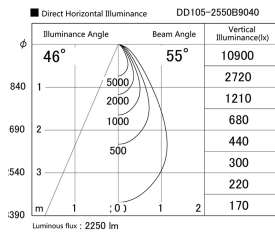

Item no. DD105-2550B9040

Series Name:  $\Phi$ 100 Lens type Adjustable downlight

Installation	Recessed mount
Type	
Fixture wattage	24.3W
Beam angle	55 deg
Color Temp.	4000K
CRI	Ra>90
Luminous	2252 lm
Body	Die-cast aluminum alloy
Body finish	N/A
Trim finish	Black
Reflector finish	N/A
IP Rate	IP20
Light source	COB module
Input Voltage	AC220~240V
Dimming Type	Non-Dimmable
Certificate	CE, CCC
Cut Hole	100mm

Height (Weight)	
31.8W	127 (0.9kg)
24.3W	127 (0.9kg)
21.0W	92 (0.8kg)
14.0W	92 (0.8kg)