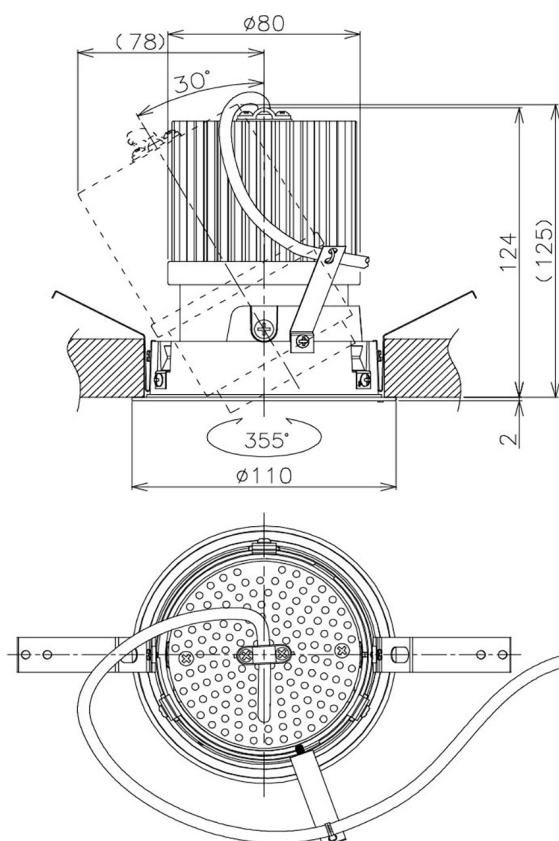

Item no. DD105-3215B9030

Series Name: Φ 100 Lens type Adjustable
downlight

Installation	Recessed mount
Type	
Fixture wattage	31.8W
Beam angle	18 deg
Color Temp.	3000K
CRI	Ra>90
Luminous	2620 lm
Body	Die-cast aluminum alloy
Body finish	N/A
Trim finish	Black
Reflector finish	N/A
IP Rate	IP20
Light source	COB module
Input Voltage	AC220~240V
Dimming Type	Non-Dimmable
Certificate	CE, CCC
Cut Hole	100mm

Height (Weight)	
31.8W	127 (0.9kg)
24.3W	127 (0.9kg)
21.0W	92 (0.8kg)
14.0W	92 (0.8kg)