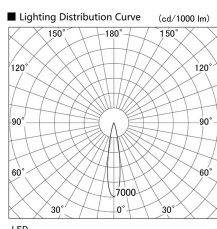

Item no. DD105-3215B9030

Series Name: Φ 100 Lens type Adjustable
downlight

Installation	Recessed mount
Type	
Fixture wattage	31.8W
Beam angle	18 deg
Color Temp.	3000K
CRI	Ra>90
Luminous	2620 lm
Body	Die-cast aluminum alloy
Body finish	N/A
Trim finish	Black
Reflector finish	N/A
IP Rate	IP20
Light source	COB module
Input Voltage	AC220~240V
Dimming Type	Non-Dimmable
Certificate	CE, CCC
Cut Hole	100mm

Height (Weight)	
31.8W	127 (0.9kg)
24.3W	127 (0.9kg)
21.0W	92 (0.8kg)
14.0W	92 (0.8kg)