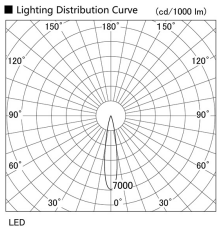

Item no. DD105-3215B9030

Series Name: Φ 100 Lens type Adjustable downlight

Installation	Recessed mount
Type	Φ 100 Lens type Adjustable downlight
Fixture wattage	31.8W
Beam angle	18 deg
Color Temp.	3000K
CRI	Ra>90
Luminous	2620 lm
Body	Die-cast aluminum alloy
Body finish	N/A
Trim finish	Black
Reflector finish	N/A
IP Rate	IP20
Light source	COB module
Input Voltage	AC220~240V
Dimming Type	Non-Dimmable
Certificate	CE, CCC
Cut Hole	100mm

Height (Weight)	
31.8W	127 (0.9kg)
24.3W	127 (0.9kg)
21.0W	92 (0.8kg)
14.0W	92 (0.8kg)