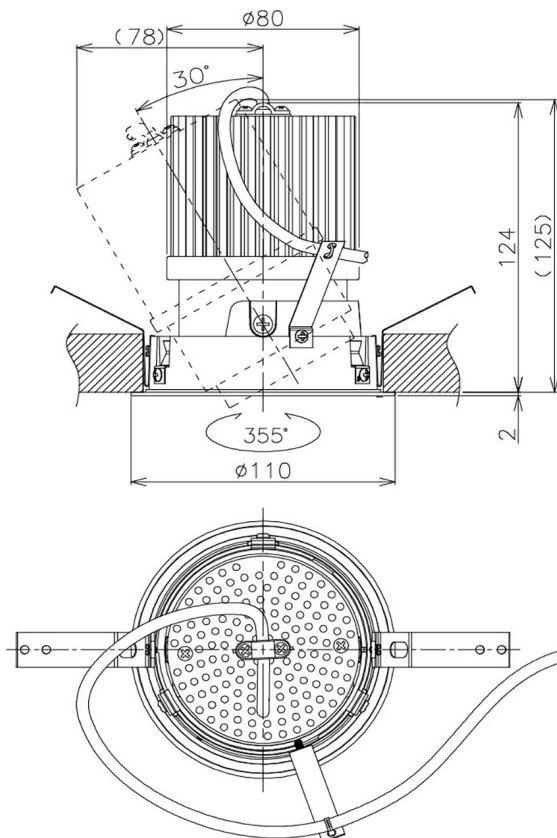

Item no. DD105-3215B9030

Series Name: Φ 100 Lens type Adjustable downlight

Installation	Recessed mount
Type	Φ 100 Lens type Adjustable downlight
Fixture wattage	31.8W
Beam angle	18 deg
Color Temp.	3000K
CRI	Ra>90
Luminous	2620 lm
Body	Die-cast aluminum alloy
Body finish	N/A
Trim finish	Black
Reflector finish	N/A
IP Rate	IP20
Light source	COB module
Input Voltage	AC220~240V
Dimming Type	Non-Dimmable
Certificate	CE, CCC
Cut Hole	100mm

Height (Weight)	
31.8W	127 (0.9kg)
24.3W	127 (0.9kg)
21.0W	92 (0.8kg)
14.0W	92 (0.8kg)