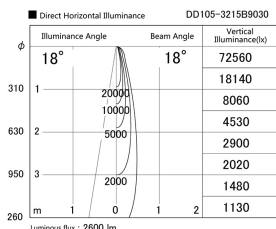

Item no. DD105-3215B9030

Series Name: Φ 100 Lens type Adjustable
downlight

Installation	Recessed mount
Type	
Fixture wattage	31.8W
Beam angle	18 deg
Color Temp.	3000K
CRI	Ra>90
Luminous	2620 lm
Body	Die-cast aluminum alloy
Body finish	N/A
Trim finish	Black
Reflector finish	N/A
IP Rate	IP20
Light source	COB module
Input Voltage	AC220~240V
Dimming Type	Non-Dimmable
Certificate	CE, CCC
Cut Hole	100mm

Height (Weight)	
31.8W	127 (0.9kg)
24.3W	127 (0.9kg)
21.0W	92 (0.8kg)
14.0W	92 (0.8kg)