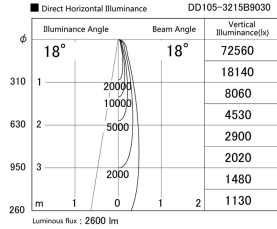

Item no. DD105-3215B9030

Series Name: Φ 100 Lens type Adjustable downlight

Installation	Recessed mount
Type	Φ 100 Lens type Adjustable downlight
Fixture wattage	31.8W
Beam angle	18 deg
Color Temp.	3000K
CRI	Ra>90
Luminous	2620 lm
Body	Die-cast aluminum alloy
Body finish	N/A
Trim finish	Black
Reflector finish	N/A
IP Rate	IP20
Light source	COB module
Input Voltage	AC220~240V
Dimming Type	Non-Dimmable
Certificate	CE, CCC
Cut Hole	100mm

Height (Weight)	
31.8W	127 (0.9kg)
24.3W	127 (0.9kg)
21.0W	92 (0.8kg)
14.0W	92 (0.8kg)