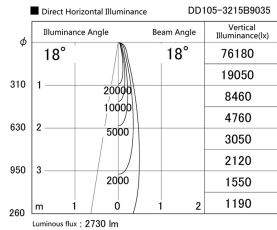

Item no. DD105-3215B9035

Series Name: Φ 100 Lens type Adjustable downlight

Installation	Recessed mount
Type	
Fixture wattage	31.8W
Beam angle	18 deg
Color Temp.	3500K
CRI	Ra>90
Luminous	2732 lm
Body	Die-cast aluminum alloy
Body finish	N/A
Trim finish	Black
Reflector finish	N/A
IP Rate	IP20
Light source	COB module
Input Voltage	AC220~240V
Dimming Type	Non-Dimmable
Certificate	CE, CCC
Cut Hole	100mm

Height (Weight)	
31.8W	127 (0.9kg)
24.3W	127 (0.9kg)
21.0W	92 (0.8kg)
14.0W	92 (0.8kg)