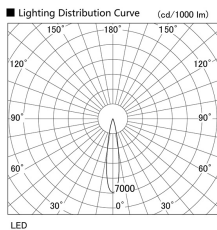

Item no. DD105-3215B9035

Series Name: Φ 100 Lens type Adjustable downlight

Installation	Recessed mount
Type	
Fixture wattage	31.8W
Beam angle	18 deg
Color Temp.	3500K
CRI	Ra>90
Luminous	2732 lm
Body	Die-cast aluminum alloy
Body finish	N/A
Trim finish	Black
Reflector finish	N/A
IP Rate	IP20
Light source	COB module
Input Voltage	AC220~240V
Dimming Type	Non-Dimmable
Certificate	CE, CCC
Cut Hole	100mm

Height (Weight)	
31.8W	127 (0.9kg)
24.3W	127 (0.9kg)
21.0W	92 (0.8kg)
14.0W	92 (0.8kg)