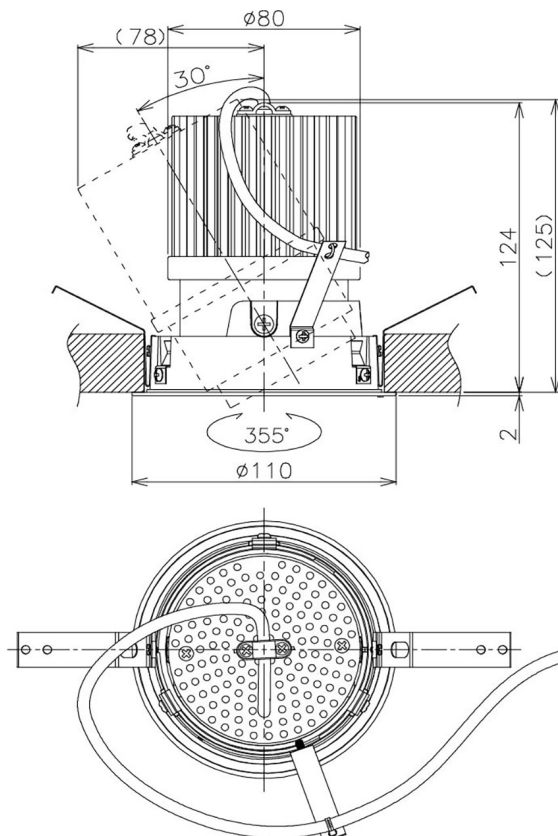

Item no. DD105-3215B9035

Series Name: Φ 100 Lens type Adjustable downlight

Installation	Recessed mount
Type	
Fixture wattage	31.8W
Beam angle	18 deg
Color Temp.	3500K
CRI	Ra>90
Luminous	2732 lm
Body	Die-cast aluminum alloy
Body finish	N/A
Trim finish	Black
Reflector finish	N/A
IP Rate	IP20
Light source	COB module
Input Voltage	AC220~240V
Dimming Type	Non-Dimmable
Certificate	CE, CCC
Cut Hole	100mm

Height (Weight)	
31.8W	127 (0.9kg)
24.3W	127 (0.9kg)
21.0W	92 (0.8kg)
14.0W	92 (0.8kg)