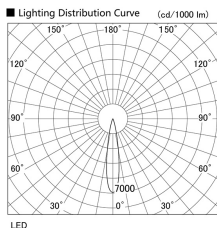

Item no. DD105-3215B9040

Series Name: Φ 100 Lens type Adjustable
downlight

Installation	Recessed mount
Type	
Fixture wattage	31.8W
Beam angle	18 deg
Color Temp.	4000K
CRI	Ra>90
Luminous	2810 lm
Body	Die-cast aluminum alloy
Body finish	N/A
Trim finish	Black
Reflector finish	N/A
IP Rate	IP20
Light source	COB module
Input Voltage	AC220~240V
Dimming Type	Non-Dimmable
Certificate	CE, CCC
Cut Hole	100mm

Height (Weight)	
31.8W	127 (0.9kg)
24.3W	127 (0.9kg)
21.0W	92 (0.8kg)
14.0W	92 (0.8kg)