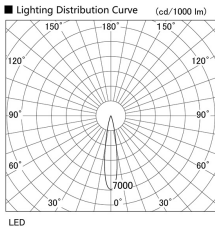

Item no. DD105-3215B9040

Series Name:  $\Phi$ 100 Lens type Adjustable downlight

Installation	Recessed mount
Type	$\Phi$ 100 Lens type Adjustable downlight
Fixture wattage	31.8W
Beam angle	18 deg
Color Temp.	4000K
CRI	Ra>90
Luminous	2810 lm
Body	Die-cast aluminum alloy
Body finish	N/A
Trim finish	Black
Reflector finish	N/A
IP Rate	IP20
Light source	COB module
Input Voltage	AC220~240V
Dimming Type	Non-Dimmable
Certificate	CE, CCC
Cut Hole	100mm

Height (Weight)	
31.8W	127 (0.9kg)
24.3W	127 (0.9kg)
21.0W	92 (0.8kg)
14.0W	92 (0.8kg)