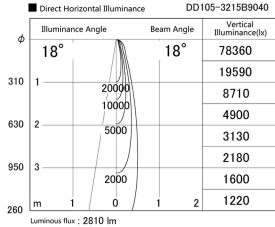

Item no. DD105-3215B9040

Series Name:  $\Phi$ 100 Lens type Adjustable downlight

Installation	Recessed mount
Type	$\Phi$ 100 Lens type Adjustable downlight
Fixture wattage	31.8W
Beam angle	18 deg
Color Temp.	4000K
CRI	Ra>90
Luminous	2810 lm
Body	Die-cast aluminum alloy
Body finish	N/A
Trim finish	Black
Reflector finish	N/A
IP Rate	IP20
Light source	COB module
Input Voltage	AC220~240V
Dimming Type	Non-Dimmable
Certificate	CE, CCC
Cut Hole	100mm

Height (Weight)	
31.8W	127 (0.9kg)
24.3W	127 (0.9kg)
21.0W	92 (0.8kg)
14.0W	92 (0.8kg)