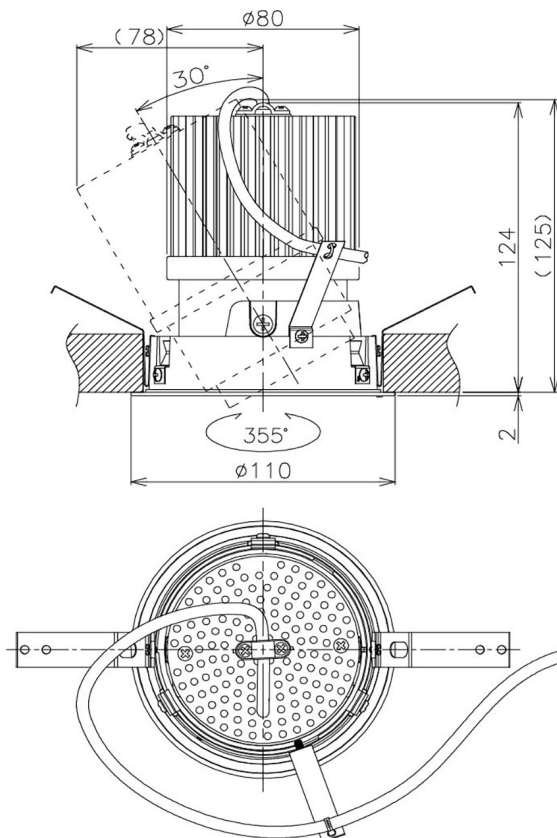

Item no. DD105-3215B9040

Series Name:  $\Phi$ 100 Lens type Adjustable downlight

Installation	Recessed mount
Type	$\Phi$ 100 Lens type Adjustable downlight
Fixture wattage	31.8W
Beam angle	18 deg
Color Temp.	4000K
CRI	Ra>90
Luminous	2810 lm
Body	Die-cast aluminum alloy
Body finish	N/A
Trim finish	Black
Reflector finish	N/A
IP Rate	IP20
Light source	COB module
Input Voltage	AC220~240V
Dimming Type	Non-Dimmable
Certificate	CE, CCC
Cut Hole	100mm

Height (Weight)	
31.8W	127 (0.9kg)
24.3W	127 (0.9kg)
21.0W	92 (0.8kg)
14.0W	92 (0.8kg)