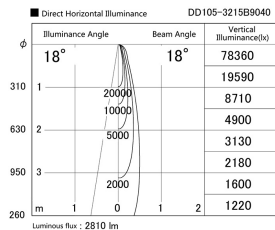

Item no. DD105-3215B9040

Series Name: Φ 100 Lens type Adjustable
downlight

Installation	Recessed mount
Type	
Fixture wattage	31.8W
Beam angle	18 deg
Color Temp.	4000K
CRI	Ra>90
Luminous	2810 lm
Body	Die-cast aluminum alloy
Body finish	N/A
Trim finish	Black
Reflector finish	N/A
IP Rate	IP20
Light source	COB module
Input Voltage	AC220~240V
Dimming Type	Non-Dimmable
Certificate	CE, CCC
Cut Hole	100mm

Height (Weight)	
31.8W	127 (0.9kg)
24.3W	127 (0.9kg)
21.0W	92 (0.8kg)
14.0W	92 (0.8kg)