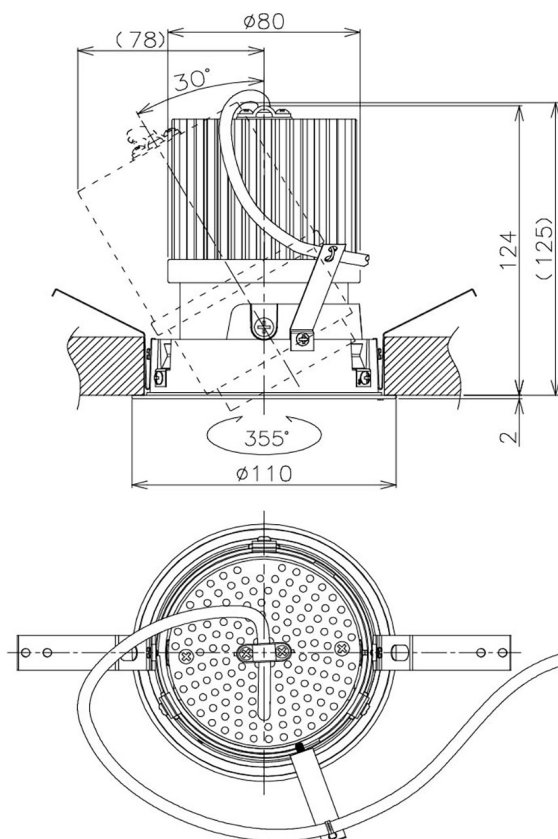

Item no. DD105-3215B9040

Series Name: Φ 100 Lens type Adjustable
downlight

Installation	Recessed mount
Type	
Fixture wattage	31.8W
Beam angle	18 deg
Color Temp.	4000K
CRI	Ra>90
Luminous	2810 lm
Body	Die-cast aluminum alloy
Body finish	N/A
Trim finish	Black
Reflector finish	N/A
IP Rate	IP20
Light source	COB module
Input Voltage	AC220~240V
Dimming Type	Non-Dimmable
Certificate	CE, CCC
Cut Hole	100mm

Height (Weight)	
31.8W	127 (0.9kg)
24.3W	127 (0.9kg)
21.0W	92 (0.8kg)
14.0W	92 (0.8kg)