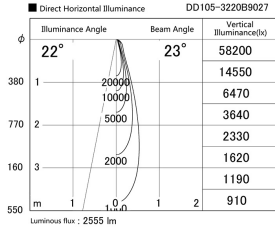

Item no. DD105-3220B9027

Series Name: Φ 100 Lens type Adjustable downlight

Installation	Recessed mount
Type	Φ 100 Lens type Adjustable downlight
Fixture wattage	31.8W
Beam angle	23 deg
Color Temp.	2700K
CRI	Ra>90
Luminous	2554 lm
Body	Die-cast aluminum alloy
Body finish	N/A
Trim finish	Black
Reflector finish	N/A
IP Rate	IP20
Light source	COB module
Input Voltage	AC220~240V
Dimming Type	Non-Dimmable
Certificate	CE, CCC
Cut Hole	100mm

Height (Weight)	
31.8W	127 (0.9kg)
24.3W	127 (0.9kg)
21.0W	92 (0.8kg)
14.0W	92 (0.8kg)