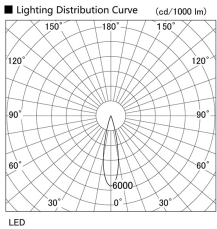

Item no. DD105-3220B9027

Series Name: Φ 100 Lens type Adjustable downlight

Installation	Recessed mount
Type	Φ 100 Lens type Adjustable downlight
Fixture wattage	31.8W
Beam angle	23 deg
Color Temp.	2700K
CRI	Ra>90
Luminous	2554 lm
Body	Die-cast aluminum alloy
Body finish	N/A
Trim finish	Black
Reflector finish	N/A
IP Rate	IP20
Light source	COB module
Input Voltage	AC220~240V
Dimming Type	Non-Dimmable
Certificate	CE, CCC
Cut Hole	100mm

Height (Weight)	
31.8W	127 (0.9kg)
24.3W	127 (0.9kg)
21.0W	92 (0.8kg)
14.0W	92 (0.8kg)