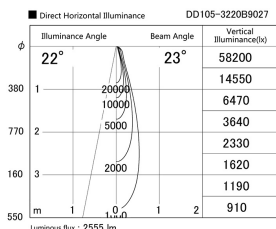

Item no. DD105-3220B9027

Series Name: Φ 100 Lens type Adjustable downlight

Installation	Recessed mount
Type	
Fixture wattage	31.8W
Beam angle	23 deg
Color Temp.	2700K
CRI	Ra>90
Luminous	2554 lm
Body	Die-cast aluminum alloy
Body finish	N/A
Trim finish	Black
Reflector finish	N/A
IP Rate	IP20
Light source	COB module
Input Voltage	AC220~240V
Dimming Type	Non-Dimmable
Certificate	CE, CCC
Cut Hole	100mm

Height (Weight)	
31.8W	127 (0.9kg)
24.3W	127 (0.9kg)
21.0W	92 (0.8kg)
14.0W	92 (0.8kg)