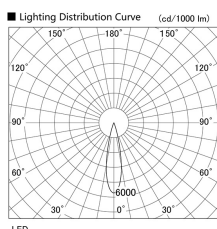

Item no. DD105-3220B9027

Series Name: Φ 100 Lens type Adjustable downlight

Installation	Recessed mount
Type	
Fixture wattage	31.8W
Beam angle	23 deg
Color Temp.	2700K
CRI	Ra>90
Luminous	2554 lm
Body	Die-cast aluminum alloy
Body finish	N/A
Trim finish	Black
Reflector finish	N/A
IP Rate	IP20
Light source	COB module
Input Voltage	AC220~240V
Dimming Type	Non-Dimmable
Certificate	CE, CCC
Cut Hole	100mm

Height (Weight)	
31.8W	127 (0.9kg)
24.3W	127 (0.9kg)
21.0W	92 (0.8kg)
14.0W	92 (0.8kg)