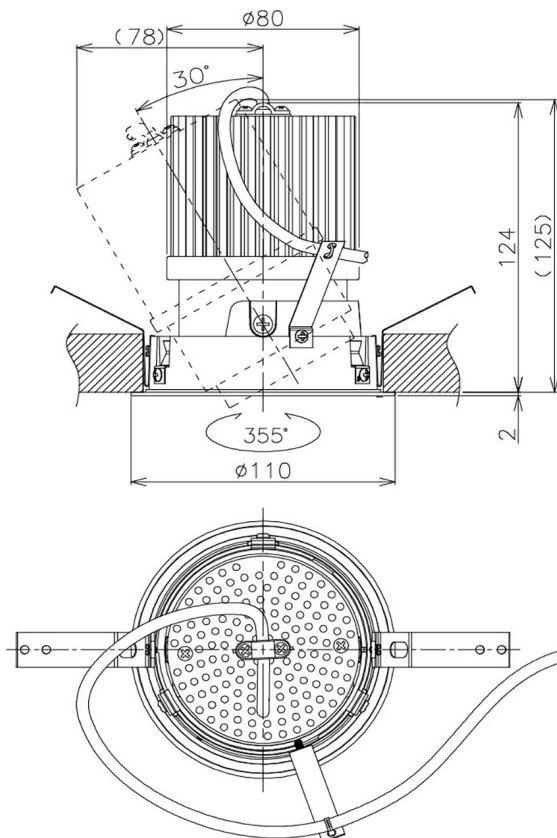

Item no. DD105-3220B9027

Series Name: Φ 100 Lens type Adjustable downlight

Installation	Recessed mount
Type	Φ 100 Lens type Adjustable downlight
Fixture wattage	31.8W
Beam angle	23 deg
Color Temp.	2700K
CRI	Ra>90
Luminous	2554 lm
Body	Die-cast aluminum alloy
Body finish	N/A
Trim finish	Black
Reflector finish	N/A
IP Rate	IP20
Light source	COB module
Input Voltage	AC220~240V
Dimming Type	Non-Dimmable
Certificate	CE, CCC
Cut Hole	100mm

Height (Weight)	
31.8W	127 (0.9kg)
24.3W	127 (0.9kg)
21.0W	92 (0.8kg)
14.0W	92 (0.8kg)