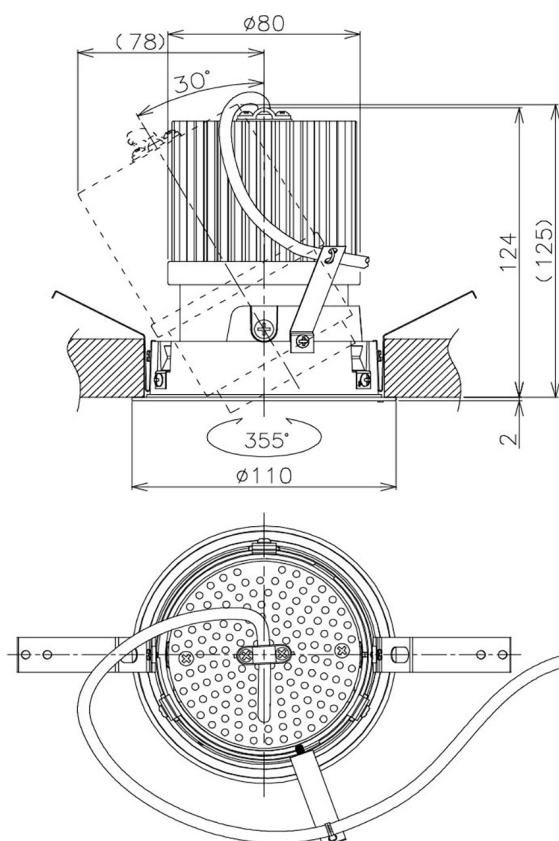

Item no. DD105-3220B9027

Series Name: Φ 100 Lens type Adjustable downlight

Installation	Recessed mount
Type	
Fixture wattage	31.8W
Beam angle	23 deg
Color Temp.	2700K
CRI	Ra>90
Luminous	2554 lm
Body	Die-cast aluminum alloy
Body finish	N/A
Trim finish	Black
Reflector finish	N/A
IP Rate	IP20
Light source	COB module
Input Voltage	AC220~240V
Dimming Type	Non-Dimmable
Certificate	CE, CCC
Cut Hole	100mm

Height (Weight)	
31.8W	127 (0.9kg)
24.3W	127 (0.9kg)
21.0W	92 (0.8kg)
14.0W	92 (0.8kg)