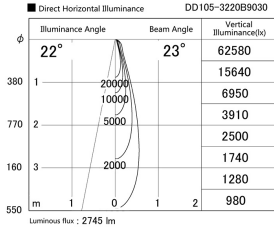

Item no. DD105-3220B9030

Series Name: Φ 100 Lens type Adjustable downlight

Installation	Recessed mount
Type	Φ 100 Lens type Adjustable downlight
Fixture wattage	31.8W
Beam angle	23 deg
Color Temp.	3000K
CRI	Ra>90
Luminous	2746 lm
Body	Die-cast aluminum alloy
Body finish	N/A
Trim finish	Black
Reflector finish	N/A
IP Rate	IP20
Light source	COB module
Input Voltage	AC220~240V
Dimming Type	Non-Dimmable
Certificate	CE, CCC
Cut Hole	100mm

Height (Weight)	
31.8W	127 (0.9kg)
24.3W	127 (0.9kg)
21.0W	92 (0.8kg)
14.0W	92 (0.8kg)