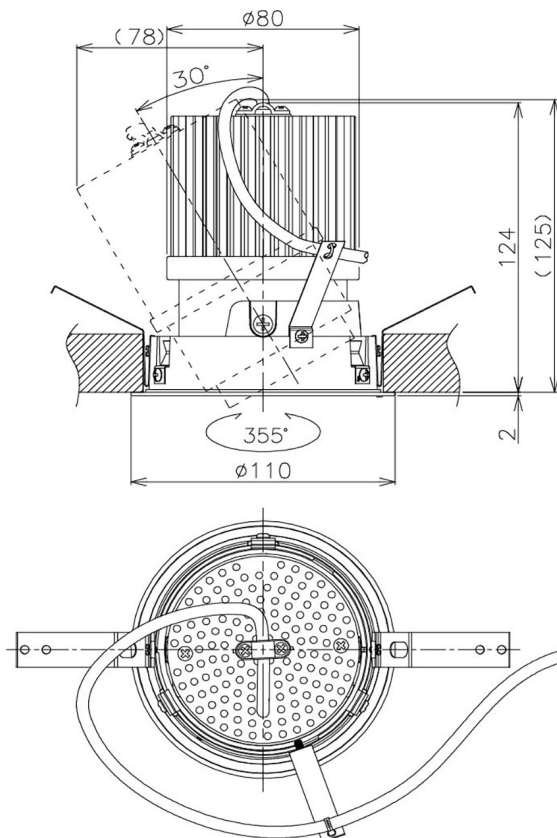

Item no. DD105-3220B9030

Series Name: Φ 100 Lens type Adjustable downlight

Installation	Recessed mount
Type	Φ 100 Lens type Adjustable downlight
Fixture wattage	31.8W
Beam angle	23 deg
Color Temp.	3000K
CRI	Ra>90
Luminous	2746 lm
Body	Die-cast aluminum alloy
Body finish	N/A
Trim finish	Black
Reflector finish	N/A
IP Rate	IP20
Light source	COB module
Input Voltage	AC220~240V
Dimming Type	Non-Dimmable
Certificate	CE, CCC
Cut Hole	100mm

Height (Weight)	
31.8W	127 (0.9kg)
24.3W	127 (0.9kg)
21.0W	92 (0.8kg)
14.0W	92 (0.8kg)