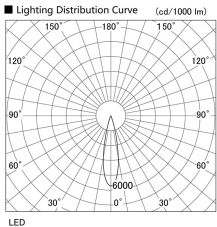

Item no. DD105-3220B9030

Series Name: Φ 100 Lens type Adjustable downlight

Installation	Recessed mount
Type	Φ 100 Lens type Adjustable downlight
Fixture wattage	31.8W
Beam angle	23 deg
Color Temp.	3000K
CRI	Ra>90
Luminous	2746 lm
Body	Die-cast aluminum alloy
Body finish	N/A
Trim finish	Black
Reflector finish	N/A
IP Rate	IP20
Light source	COB module
Input Voltage	AC220~240V
Dimming Type	Non-Dimmable
Certificate	CE, CCC
Cut Hole	100mm

Height (Weight)	
31.8W	127 (0.9kg)
24.3W	127 (0.9kg)
21.0W	92 (0.8kg)
14.0W	92 (0.8kg)