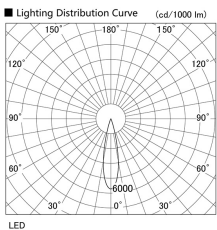

Item no. DD105-3220B9035

Series Name: Φ 100 Lens type Adjustable downlight

Installation	Recessed mount
Type	Φ 100 Lens type Adjustable downlight
Fixture wattage	31.8W
Beam angle	23 deg
Color Temp.	3500K
CRI	Ra>90
Luminous	2883 lm
Body	Die-cast aluminum alloy
Body finish	N/A
Trim finish	Black
Reflector finish	N/A
IP Rate	IP20
Light source	COB module
Input Voltage	AC220~240V
Dimming Type	Non-Dimmable
Certificate	CE, CCC
Cut Hole	100mm

Height (Weight)	
31.8W	127 (0.9kg)
24.3W	127 (0.9kg)
21.0W	92 (0.8kg)
14.0W	92 (0.8kg)