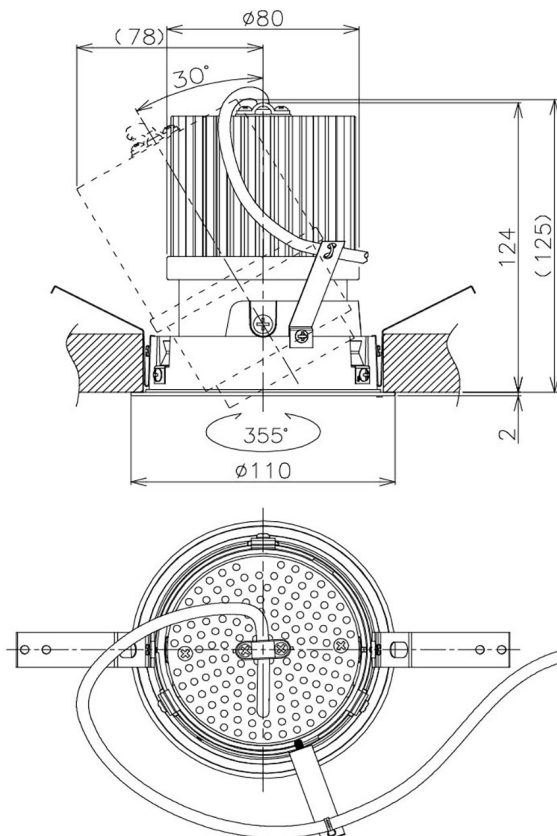

Item no. DD105-3220B9035

Series Name: Φ 100 Lens type Adjustable downlight

Installation	Recessed mount
Type	Φ 100 Lens type Adjustable downlight
Fixture wattage	31.8W
Beam angle	23 deg
Color Temp.	3500K
CRI	Ra>90
Luminous	2883 lm
Body	Die-cast aluminum alloy
Body finish	N/A
Trim finish	Black
Reflector finish	N/A
IP Rate	IP20
Light source	COB module
Input Voltage	AC220~240V
Dimming Type	Non-Dimmable
Certificate	CE, CCC
Cut Hole	100mm

Height (Weight)	
31.8W	127 (0.9kg)
24.3W	127 (0.9kg)
21.0W	92 (0.8kg)
14.0W	92 (0.8kg)