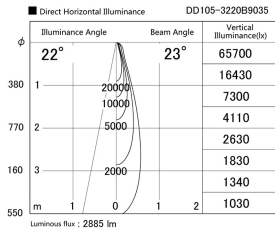

Item no. DD105-3220B9035

Series Name: Φ 100 Lens type Adjustable downlight

Installation	Recessed mount
Type	Φ 100 Lens type Adjustable downlight
Fixture wattage	31.8W
Beam angle	23 deg
Color Temp.	3500K
CRI	Ra>90
Luminous	2883 lm
Body	Die-cast aluminum alloy
Body finish	N/A
Trim finish	Black
Reflector finish	N/A
IP Rate	IP20
Light source	COB module
Input Voltage	AC220~240V
Dimming Type	Non-Dimmable
Certificate	CE, CCC
Cut Hole	100mm

Height (Weight)	
31.8W	127 (0.9kg)
24.3W	127 (0.9kg)
21.0W	92 (0.8kg)
14.0W	92 (0.8kg)