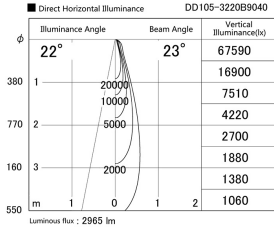

Item no. DD105-3220B9040

Series Name: Φ 100 Lens type Adjustable downlight

Installation	Recessed mount
Type	Φ 100 Lens type Adjustable downlight
Fixture wattage	31.8W
Beam angle	23 deg
Color Temp.	4000K
CRI	Ra>90
Luminous	2966 lm
Body	Die-cast aluminum alloy
Body finish	N/A
Trim finish	Black
Reflector finish	N/A
IP Rate	IP20
Light source	COB module
Input Voltage	AC220~240V
Dimming Type	Non-Dimmable
Certificate	CE, CCC
Cut Hole	100mm

Height (Weight)	
31.8W	127 (0.9kg)
24.3W	127 (0.9kg)
21.0W	92 (0.8kg)
14.0W	92 (0.8kg)