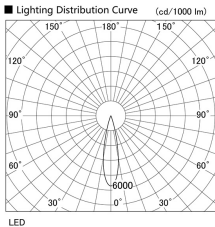

Item no. DD105-3220B9040

Series Name: Φ 100 Lens type Adjustable downlight

Installation	Recessed mount
Type	Φ 100 Lens type Adjustable downlight
Fixture wattage	31.8W
Beam angle	23 deg
Color Temp.	4000K
CRI	Ra>90
Luminous	2966 lm
Body	Die-cast aluminum alloy
Body finish	N/A
Trim finish	Black
Reflector finish	N/A
IP Rate	IP20
Light source	COB module
Input Voltage	AC220~240V
Dimming Type	Non-Dimmable
Certificate	CE, CCC
Cut Hole	100mm

Height (Weight)	
31.8W	127 (0.9kg)
24.3W	127 (0.9kg)
21.0W	92 (0.8kg)
14.0W	92 (0.8kg)