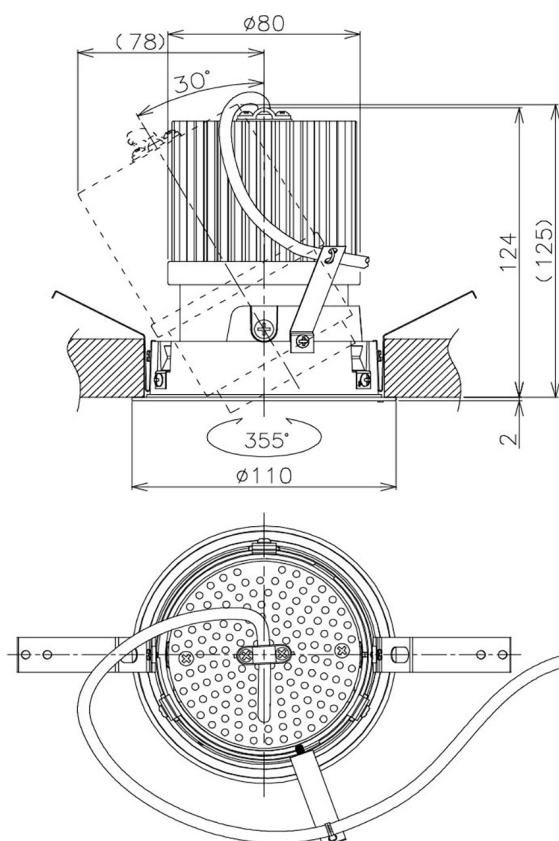

Item no. DD105-3220B9040

Series Name: Φ 100 Lens type Adjustable
downlight

Installation	Recessed mount
Type	
Fixture wattage	31.8W
Beam angle	23 deg
Color Temp.	4000K
CRI	Ra>90
Luminous	2966 lm
Body	Die-cast aluminum alloy
Body finish	N/A
Trim finish	Black
Reflector finish	N/A
IP Rate	IP20
Light source	COB module
Input Voltage	AC220~240V
Dimming Type	Non-Dimmable
Certificate	CE, CCC
Cut Hole	100mm

Height (Weight)	
31.8W	127 (0.9kg)
24.3W	127 (0.9kg)
21.0W	92 (0.8kg)
14.0W	92 (0.8kg)