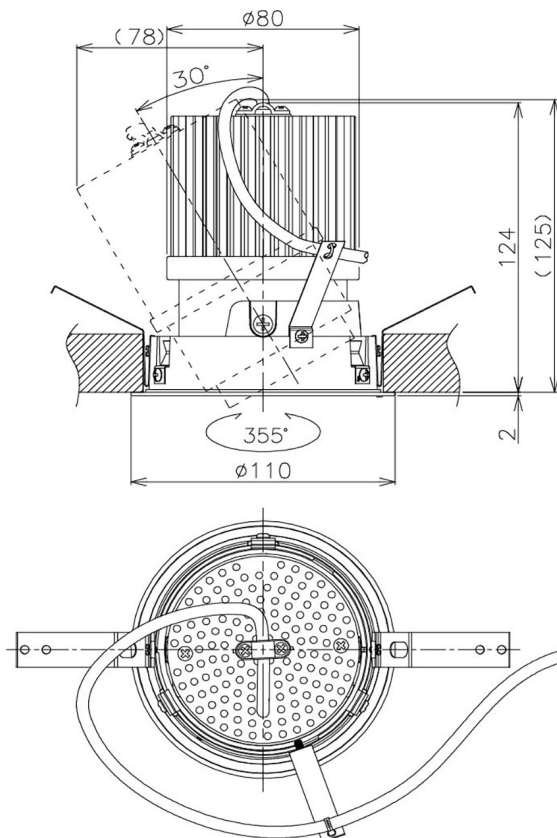

Item no. DD105-3220B9040

Series Name: Φ 100 Lens type Adjustable downlight

Installation	Recessed mount
Type	Φ 100 Lens type Adjustable downlight
Fixture wattage	31.8W
Beam angle	23 deg
Color Temp.	4000K
CRI	Ra>90
Luminous	2966 lm
Body	Die-cast aluminum alloy
Body finish	N/A
Trim finish	Black
Reflector finish	N/A
IP Rate	IP20
Light source	COB module
Input Voltage	AC220~240V
Dimming Type	Non-Dimmable
Certificate	CE, CCC
Cut Hole	100mm

Height (Weight)	
31.8W	127 (0.9kg)
24.3W	127 (0.9kg)
21.0W	92 (0.8kg)
14.0W	92 (0.8kg)