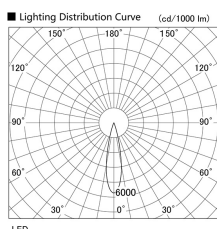

Item no. DD105-3220B9040

Series Name: Φ 100 Lens type Adjustable
downlight

Installation	Recessed mount
Type	
Fixture wattage	31.8W
Beam angle	23 deg
Color Temp.	4000K
CRI	Ra>90
Luminous	2966 lm
Body	Die-cast aluminum alloy
Body finish	N/A
Trim finish	Black
Reflector finish	N/A
IP Rate	IP20
Light source	COB module
Input Voltage	AC220~240V
Dimming Type	Non-Dimmable
Certificate	CE, CCC
Cut Hole	100mm

Height (Weight)	
31.8W	127 (0.9kg)
24.3W	127 (0.9kg)
21.0W	92 (0.8kg)
14.0W	92 (0.8kg)