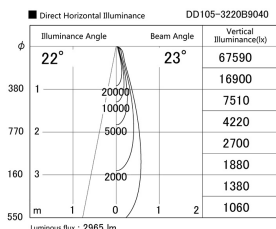

Item no. DD105-3220B9040

Series Name: Φ 100 Lens type Adjustable
downlight

Installation	Recessed mount
Type	
Fixture wattage	31.8W
Beam angle	23 deg
Color Temp.	4000K
CRI	Ra>90
Luminous	2966 lm
Body	Die-cast aluminum alloy
Body finish	N/A
Trim finish	Black
Reflector finish	N/A
IP Rate	IP20
Light source	COB module
Input Voltage	AC220~240V
Dimming Type	Non-Dimmable
Certificate	CE, CCC
Cut Hole	100mm

Height (Weight)	
31.8W	127 (0.9kg)
24.3W	127 (0.9kg)
21.0W	92 (0.8kg)
14.0W	92 (0.8kg)