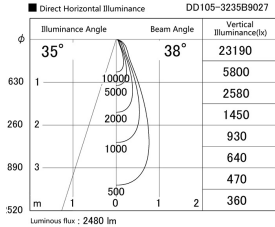

Item no. DD105-3235B9027

Series Name:  $\Phi$ 100 Lens type Adjustable downlight

Installation	Recessed mount
Type	
Fixture wattage	31.8W
Beam angle	38 deg
Color Temp.	2700K
CRI	Ra>90
Luminous	2478 lm
Body	Die-cast aluminum alloy
Body finish	N/A
Trim finish	Black
Reflector finish	N/A
IP Rate	IP20
Light source	COB module
Input Voltage	AC220~240V
Dimming Type	Non-Dimmable
Certificate	CE, CCC
Cut Hole	100mm

Height (Weight)	
31.8W	127 (0.9kg)
24.3W	127 (0.9kg)
21.0W	92 (0.8kg)
14.0W	92 (0.8kg)