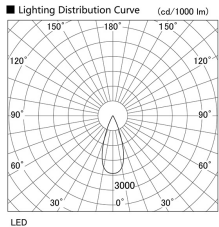

Item no. DD105-3235B9027

Series Name:  $\Phi$ 100 Lens type Adjustable downlight

Installation	Recessed mount
Type	
Fixture wattage	31.8W
Beam angle	38 deg
Color Temp.	2700K
CRI	Ra>90
Luminous	2478 lm
Body	Die-cast aluminum alloy
Body finish	N/A
Trim finish	Black
Reflector finish	N/A
IP Rate	IP20
Light source	COB module
Input Voltage	AC220~240V
Dimming Type	Non-Dimmable
Certificate	CE, CCC
Cut Hole	100mm

Height (Weight)	
31.8W	127 (0.9kg)
24.3W	127 (0.9kg)
21.0W	92 (0.8kg)
14.0W	92 (0.8kg)