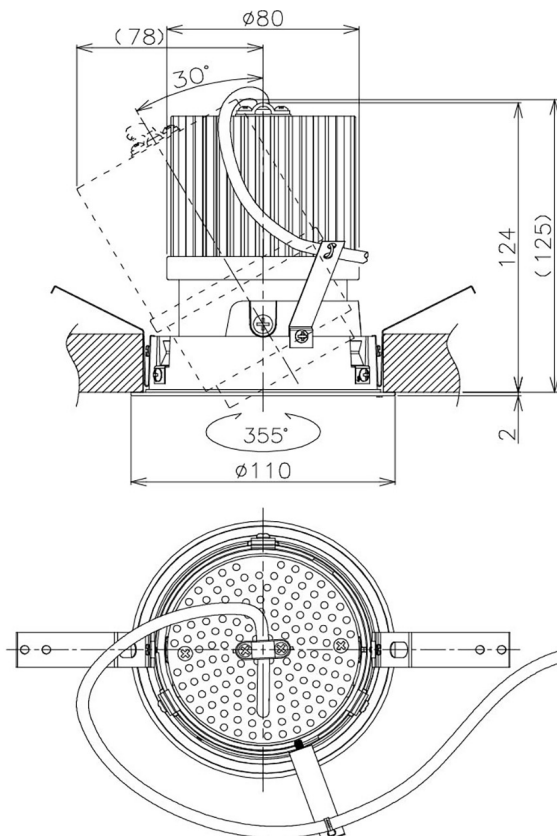

Item no. DD105-3235B9027

Series Name:  $\Phi$ 100 Lens type Adjustable downlight

Installation	Recessed mount
Type	
Fixture wattage	31.8W
Beam angle	38 deg
Color Temp.	2700K
CRI	Ra>90
Luminous	2478 lm
Body	Die-cast aluminum alloy
Body finish	N/A
Trim finish	Black
Reflector finish	N/A
IP Rate	IP20
Light source	COB module
Input Voltage	AC220~240V
Dimming Type	Non-Dimmable
Certificate	CE, CCC
Cut Hole	100mm

Height (Weight)	
31.8W	127 (0.9kg)
24.3W	127 (0.9kg)
21.0W	92 (0.8kg)
14.0W	92 (0.8kg)