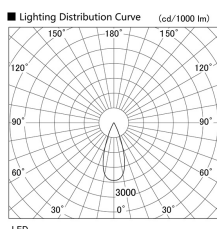

Item no. DD105-3235B9030

Series Name:  $\Phi$ 100 Lens type Adjustable  
downlight

Installation	Recessed mount
Type	
Fixture wattage	31.8W
Beam angle	38 deg
Color Temp.	3000K
CRI	Ra>90
Luminous	2665 lm
Body	Die-cast aluminum alloy
Body finish	N/A
Trim finish	Black
Reflector finish	N/A
IP Rate	IP20
Light source	COB module
Input Voltage	AC220~240V
Dimming Type	Non-Dimmable
Certificate	CE, CCC
Cut Hole	100mm

Height (Weight)	
31.8W	127 (0.9kg)
24.3W	127 (0.9kg)
21.0W	92 (0.8kg)
14.0W	92 (0.8kg)