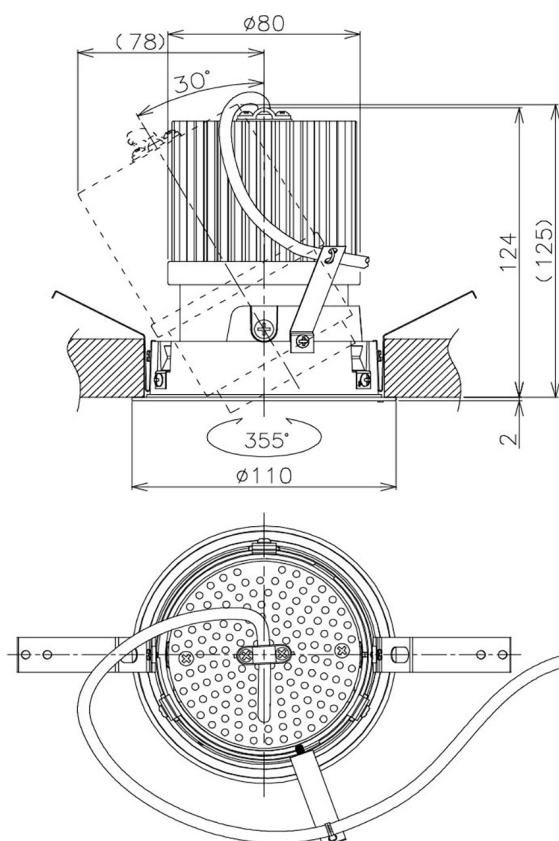

Item no. DD105-3235B9030

Series Name:  $\Phi$ 100 Lens type Adjustable  
downlight

Installation	Recessed mount
Type	
Fixture wattage	31.8W
Beam angle	38 deg
Color Temp.	3000K
CRI	Ra>90
Luminous	2665 lm
Body	Die-cast aluminum alloy
Body finish	N/A
Trim finish	Black
Reflector finish	N/A
IP Rate	IP20
Light source	COB module
Input Voltage	AC220~240V
Dimming Type	Non-Dimmable
Certificate	CE, CCC
Cut Hole	100mm

Height (Weight)	
31.8W	127 (0.9kg)
24.3W	127 (0.9kg)
21.0W	92 (0.8kg)
14.0W	92 (0.8kg)