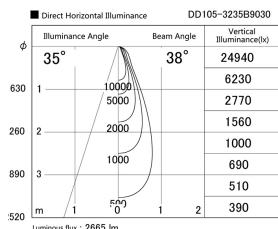

Item no. DD105-3235B9030

Series Name:  $\Phi$ 100 Lens type Adjustable  
downlight

Installation	Recessed mount
Type	
Fixture wattage	31.8W
Beam angle	38 deg
Color Temp.	3000K
CRI	Ra>90
Luminous	2665 lm
Body	Die-cast aluminum alloy
Body finish	N/A
Trim finish	Black
Reflector finish	N/A
IP Rate	IP20
Light source	COB module
Input Voltage	AC220~240V
Dimming Type	Non-Dimmable
Certificate	CE, CCC
Cut Hole	100mm

Height (Weight)	
31.8W	127 (0.9kg)
24.3W	127 (0.9kg)
21.0W	92 (0.8kg)
14.0W	92 (0.8kg)