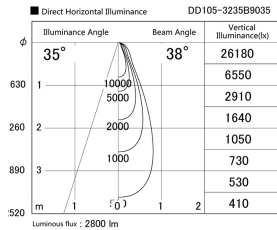

Item no. DD105-3235B9035

Series Name:  $\Phi$ 100 Lens type Adjustable downlight

Installation	Recessed mount
Type	
Fixture wattage	31.8W
Beam angle	38 deg
Color Temp.	3500K
CRI	Ra>90
Luminous	2798 lm
Body	Die-cast aluminum alloy
Body finish	N/A
Trim finish	Black
Reflector finish	N/A
IP Rate	IP20
Light source	COB module
Input Voltage	AC220~240V
Dimming Type	Non-Dimmable
Certificate	CE, CCC
Cut Hole	100mm

Height (Weight)	
31.8W	127 (0.9kg)
24.3W	127 (0.9kg)
21.0W	92 (0.8kg)
14.0W	92 (0.8kg)