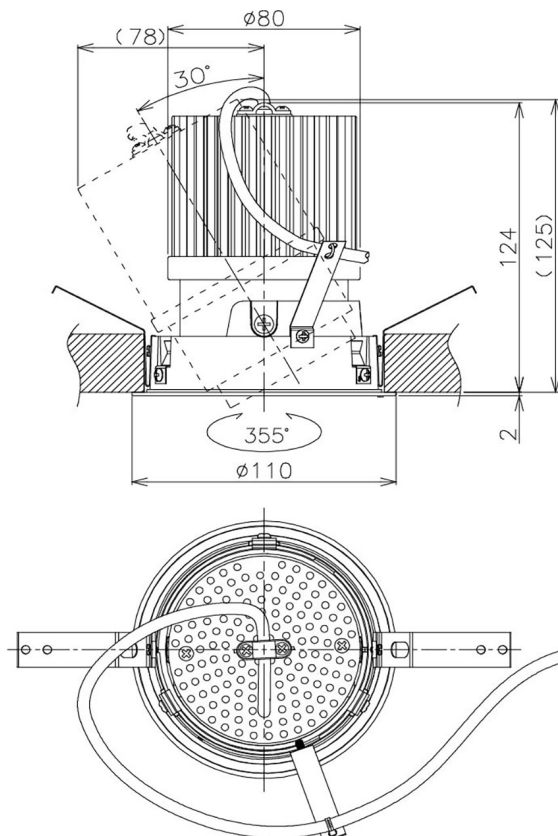

Item no. DD105-3235B9035

Series Name:  $\Phi$ 100 Lens type Adjustable downlight

Installation	Recessed mount
Type	
Fixture wattage	31.8W
Beam angle	38 deg
Color Temp.	3500K
CRI	Ra>90
Luminous	2798 lm
Body	Die-cast aluminum alloy
Body finish	N/A
Trim finish	Black
Reflector finish	N/A
IP Rate	IP20
Light source	COB module
Input Voltage	AC220~240V
Dimming Type	Non-Dimmable
Certificate	CE, CCC
Cut Hole	100mm

Height (Weight)	
31.8W	127 (0.9kg)
24.3W	127 (0.9kg)
21.0W	92 (0.8kg)
14.0W	92 (0.8kg)