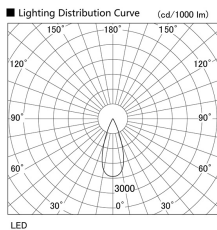

Item no. DD105-3235B9035

Series Name:  $\Phi$ 100 Lens type Adjustable downlight

Installation	Recessed mount
Type	
Fixture wattage	31.8W
Beam angle	38 deg
Color Temp.	3500K
CRI	Ra>90
Luminous	2798 lm
Body	Die-cast aluminum alloy
Body finish	N/A
Trim finish	Black
Reflector finish	N/A
IP Rate	IP20
Light source	COB module
Input Voltage	AC220~240V
Dimming Type	Non-Dimmable
Certificate	CE, CCC
Cut Hole	100mm

Height (Weight)	
31.8W	127 (0.9kg)
24.3W	127 (0.9kg)
21.0W	92 (0.8kg)
14.0W	92 (0.8kg)