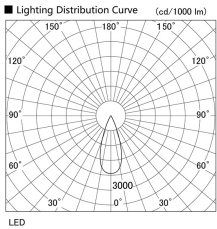

Item no. DD105-3235B9035

Series Name: Φ 100 Lens type Adjustable downlight

Installation	Recessed mount
Type	Φ 100 Lens type Adjustable downlight
Fixture wattage	31.8W
Beam angle	38 deg
Color Temp.	3500K
CRI	Ra>90
Luminous	2798 lm
Body	Die-cast aluminum alloy
Body finish	N/A
Trim finish	Black
Reflector finish	N/A
IP Rate	IP20
Light source	COB module
Input Voltage	AC220~240V
Dimming Type	Non-Dimmable
Certificate	CE, CCC
Cut Hole	100mm

Height (Weight)	
31.8W	127 (0.9kg)
24.3W	127 (0.9kg)
21.0W	92 (0.8kg)
14.0W	92 (0.8kg)