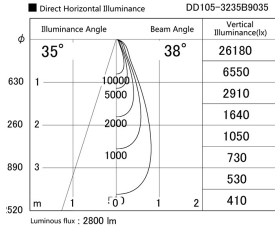

Item no. DD105-3235B9035

Series Name: Φ 100 Lens type Adjustable downlight

Installation	Recessed mount
Type	Φ 100 Lens type Adjustable downlight
Fixture wattage	31.8W
Beam angle	38 deg
Color Temp.	3500K
CRI	Ra>90
Luminous	2798 lm
Body	Die-cast aluminum alloy
Body finish	N/A
Trim finish	Black
Reflector finish	N/A
IP Rate	IP20
Light source	COB module
Input Voltage	AC220~240V
Dimming Type	Non-Dimmable
Certificate	CE, CCC
Cut Hole	100mm

Height (Weight)	
31.8W	127 (0.9kg)
24.3W	127 (0.9kg)
21.0W	92 (0.8kg)
14.0W	92 (0.8kg)