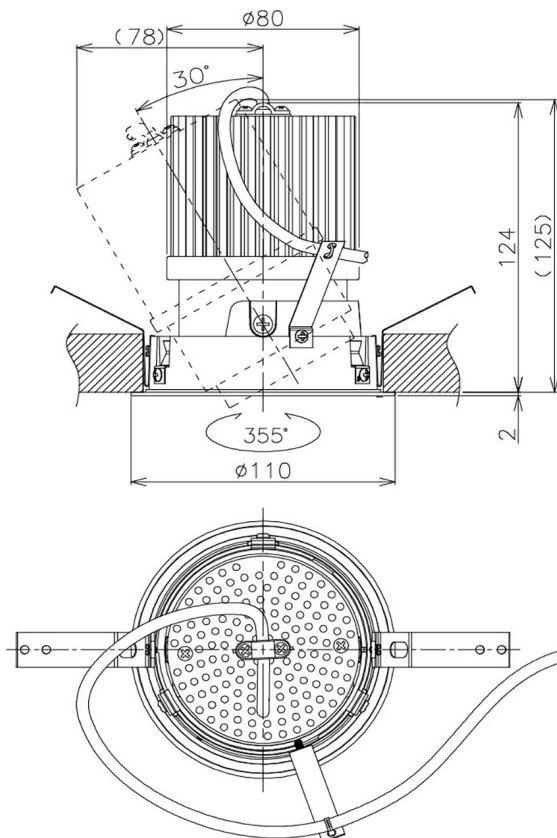

Item no. DD105-3235B9035

Series Name: Φ 100 Lens type Adjustable downlight

Installation	Recessed mount
Type	Φ 100 Lens type Adjustable downlight
Fixture wattage	31.8W
Beam angle	38 deg
Color Temp.	3500K
CRI	Ra>90
Luminous	2798 lm
Body	Die-cast aluminum alloy
Body finish	N/A
Trim finish	Black
Reflector finish	N/A
IP Rate	IP20
Light source	COB module
Input Voltage	AC220~240V
Dimming Type	Non-Dimmable
Certificate	CE, CCC
Cut Hole	100mm

Height (Weight)	
31.8W	127 (0.9kg)
24.3W	127 (0.9kg)
21.0W	92 (0.8kg)
14.0W	92 (0.8kg)