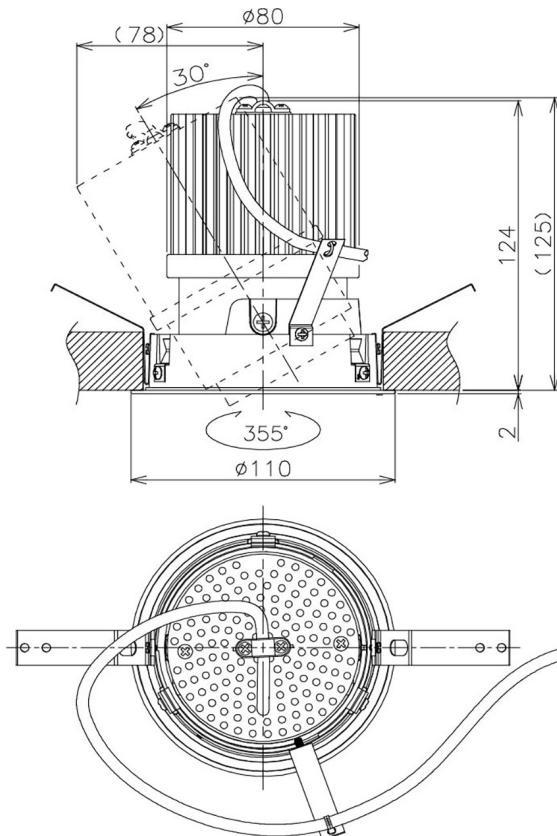

Item no. DD105-3235B9040

Series Name: Φ 100 Lens type Adjustable downlight

Installation	Recessed mount
Type	
Fixture wattage	31.8W
Beam angle	38 deg
Color Temp.	4000K
CRI	Ra>90
Luminous	2878 lm
Body	Die-cast aluminum alloy
Body finish	N/A
Trim finish	Black
Reflector finish	N/A
IP Rate	IP20
Light source	COB module
Input Voltage	AC220~240V
Dimming Type	Non-Dimmable
Certificate	CE, CCC
Cut Hole	100mm

Height (Weight)	
31.8W	127 (0.9kg)
24.3W	127 (0.9kg)
21.0W	92 (0.8kg)
14.0W	92 (0.8kg)