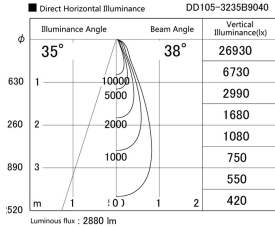

Item no. DD105-3235B9040

Series Name: Φ 100 Lens type Adjustable downlight

Installation	Recessed mount
Type	
Fixture wattage	31.8W
Beam angle	38 deg
Color Temp.	4000K
CRI	Ra>90
Luminous	2878 lm
Body	Die-cast aluminum alloy
Body finish	N/A
Trim finish	Black
Reflector finish	N/A
IP Rate	IP20
Light source	COB module
Input Voltage	AC220~240V
Dimming Type	Non-Dimmable
Certificate	CE, CCC
Cut Hole	100mm

Height (Weight)	
31.8W	127 (0.9kg)
24.3W	127 (0.9kg)
21.0W	92 (0.8kg)
14.0W	92 (0.8kg)