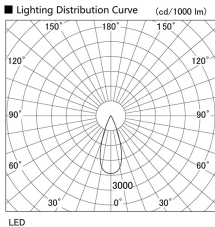

Item no. DD105-3235B9040

Series Name: Φ 100 Lens type Adjustable downlight

Installation	Recessed mount
Type	
Fixture wattage	31.8W
Beam angle	38 deg
Color Temp.	4000K
CRI	Ra>90
Luminous	2878 lm
Body	Die-cast aluminum alloy
Body finish	N/A
Trim finish	Black
Reflector finish	N/A
IP Rate	IP20
Light source	COB module
Input Voltage	AC220~240V
Dimming Type	Non-Dimmable
Certificate	CE, CCC
Cut Hole	100mm

Height (Weight)	
31.8W	127 (0.9kg)
24.3W	127 (0.9kg)
21.0W	92 (0.8kg)
14.0W	92 (0.8kg)