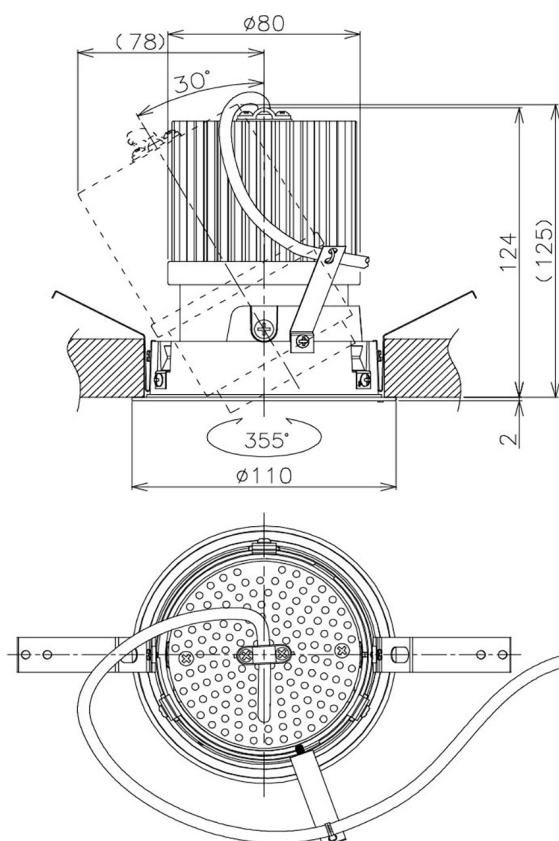

Item no. DD105-3250B9027

Series Name:  $\Phi$ 100 Lens type Adjustable  
downlight

Installation	Recessed mount
Type	
Fixture wattage	31.8W
Beam angle	53 deg
Color Temp.	2700K
CRI	Ra>90
Luminous	2544 lm
Body	Die-cast aluminum alloy
Body finish	N/A
Trim finish	Black
Reflector finish	N/A
IP Rate	IP20
Light source	COB module
Input Voltage	AC220~240V
Dimming Type	Non-Dimmable
Certificate	CE, CCC
Cut Hole	100mm

Height (Weight)	
31.8W	127 (0.9kg)
24.3W	127 (0.9kg)
21.0W	92 (0.8kg)
14.0W	92 (0.8kg)