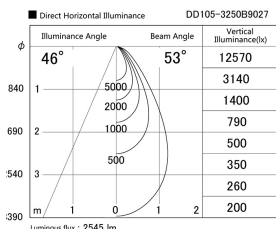

Item no. DD105-3250B9027

Series Name:  $\Phi$ 100 Lens type Adjustable  
downlight

Installation	Recessed mount
Type	
Fixture wattage	31.8W
Beam angle	53 deg
Color Temp.	2700K
CRI	Ra>90
Luminous	2544 lm
Body	Die-cast aluminum alloy
Body finish	N/A
Trim finish	Black
Reflector finish	N/A
IP Rate	IP20
Light source	COB module
Input Voltage	AC220~240V
Dimming Type	Non-Dimmable
Certificate	CE, CCC
Cut Hole	100mm

Height (Weight)	
31.8W	127 (0.9kg)
24.3W	127 (0.9kg)
21.0W	92 (0.8kg)
14.0W	92 (0.8kg)