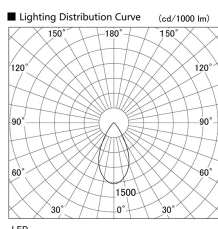

Item no. DD105-3250B9027

Series Name:  $\Phi$ 100 Lens type Adjustable  
downlight

Installation	Recessed mount
Type	
Fixture wattage	31.8W
Beam angle	53 deg
Color Temp.	2700K
CRI	Ra>90
Luminous	2544 lm
Body	Die-cast aluminum alloy
Body finish	N/A
Trim finish	Black
Reflector finish	N/A
IP Rate	IP20
Light source	COB module
Input Voltage	AC220~240V
Dimming Type	Non-Dimmable
Certificate	CE, CCC
Cut Hole	100mm

Height (Weight)	
31.8W	127 (0.9kg)
24.3W	127 (0.9kg)
21.0W	92 (0.8kg)
14.0W	92 (0.8kg)