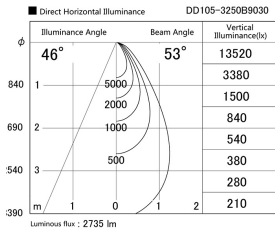

Item no. DD105-3250B9030

Series Name: Φ 100 Lens type Adjustable downlight

Installation	Recessed mount
Type	
Fixture wattage	31.8W
Beam angle	53 deg
Color Temp.	3000K
CRI	Ra>90
Luminous	2736 lm
Body	Die-cast aluminum alloy
Body finish	N/A
Trim finish	Black
Reflector finish	N/A
IP Rate	IP20
Light source	COB module
Input Voltage	AC220~240V
Dimming Type	Non-Dimmable
Certificate	CE, CCC
Cut Hole	100mm

Height (Weight)	
31.8W	127 (0.9kg)
24.3W	127 (0.9kg)
21.0W	92 (0.8kg)
14.0W	92 (0.8kg)