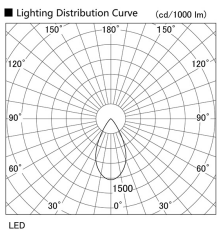

Item no. DD105-3250B9030

Series Name: Φ 100 Lens type Adjustable downlight

Installation	Recessed mount
Type	
Fixture wattage	31.8W
Beam angle	53 deg
Color Temp.	3000K
CRI	Ra>90
Luminous	2736 lm
Body	Die-cast aluminum alloy
Body finish	N/A
Trim finish	Black
Reflector finish	N/A
IP Rate	IP20
Light source	COB module
Input Voltage	AC220~240V
Dimming Type	Non-Dimmable
Certificate	CE, CCC
Cut Hole	100mm

Height (Weight)	
31.8W	127 (0.9kg)
24.3W	127 (0.9kg)
21.0W	92 (0.8kg)
14.0W	92 (0.8kg)