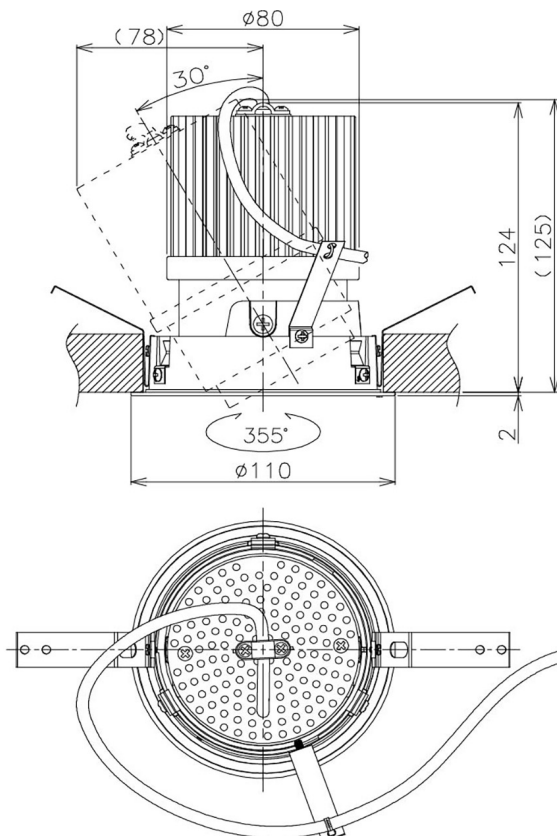

Item no. DD105-3250B9030

Series Name: Φ 100 Lens type Adjustable downlight

Installation	Recessed mount
Type	Φ 100 Lens type Adjustable downlight
Fixture wattage	31.8W
Beam angle	53 deg
Color Temp.	3000K
CRI	Ra>90
Luminous	2736 lm
Body	Die-cast aluminum alloy
Body finish	N/A
Trim finish	Black
Reflector finish	N/A
IP Rate	IP20
Light source	COB module
Input Voltage	AC220~240V
Dimming Type	Non-Dimmable
Certificate	CE, CCC
Cut Hole	100mm

Height (Weight)	
31.8W	127 (0.9kg)
24.3W	127 (0.9kg)
21.0W	92 (0.8kg)
14.0W	92 (0.8kg)