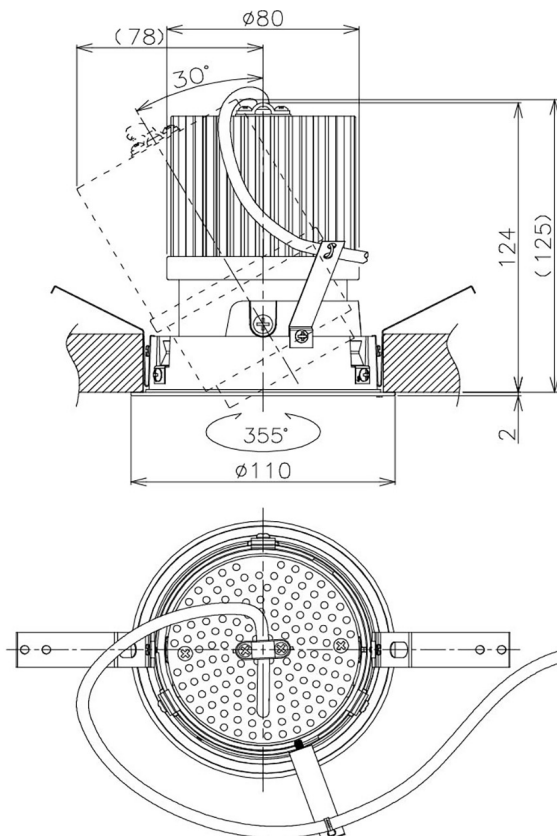

Item no. DD105-3250B9030

Series Name: Φ 100 Lens type Adjustable downlight

Installation	Recessed mount
Type	
Fixture wattage	31.8W
Beam angle	53 deg
Color Temp.	3000K
CRI	Ra>90
Luminous	2736 lm
Body	Die-cast aluminum alloy
Body finish	N/A
Trim finish	Black
Reflector finish	N/A
IP Rate	IP20
Light source	COB module
Input Voltage	AC220~240V
Dimming Type	Non-Dimmable
Certificate	CE, CCC
Cut Hole	100mm

Height (Weight)	
31.8W	127 (0.9kg)
24.3W	127 (0.9kg)
21.0W	92 (0.8kg)
14.0W	92 (0.8kg)