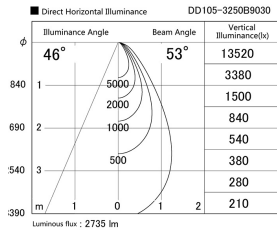

Item no. DD105-3250B9030

Series Name: Φ 100 Lens type Adjustable downlight

Installation	Recessed mount
Type	Φ 100 Lens type Adjustable downlight
Fixture wattage	31.8W
Beam angle	53 deg
Color Temp.	3000K
CRI	Ra>90
Luminous	2736 lm
Body	Die-cast aluminum alloy
Body finish	N/A
Trim finish	Black
Reflector finish	N/A
IP Rate	IP20
Light source	COB module
Input Voltage	AC220~240V
Dimming Type	Non-Dimmable
Certificate	CE, CCC
Cut Hole	100mm

Height (Weight)	
31.8W	127 (0.9kg)
24.3W	127 (0.9kg)
21.0W	92 (0.8kg)
14.0W	92 (0.8kg)