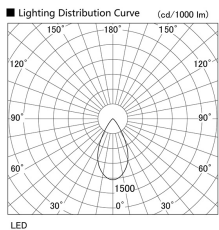

Item no. DD105-3250B9030

Series Name: Φ 100 Lens type Adjustable downlight

Installation	Recessed mount
Type	Φ 100 Lens type Adjustable downlight
Fixture wattage	31.8W
Beam angle	53 deg
Color Temp.	3000K
CRI	Ra>90
Luminous	2736 lm
Body	Die-cast aluminum alloy
Body finish	N/A
Trim finish	Black
Reflector finish	N/A
IP Rate	IP20
Light source	COB module
Input Voltage	AC220~240V
Dimming Type	Non-Dimmable
Certificate	CE, CCC
Cut Hole	100mm

Height (Weight)	
31.8W	127 (0.9kg)
24.3W	127 (0.9kg)
21.0W	92 (0.8kg)
14.0W	92 (0.8kg)