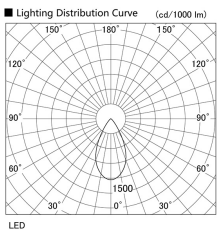

Item no. DD105-3250B9035

Series Name:  $\Phi$ 100 Lens type Adjustable downlight

|                  |   |
|------------------|---|
| Installation     | Recessed mount                            |
| Type             | $\Phi$ 100 Lens type Adjustable downlight |
| Fixture wattage  | 31.8W                                     |
| Beam angle       | 53 deg                                    |
| Color Temp.      | 3500K                                     |
| CRI              | Ra>90                                     |
| Luminous         | 2873 lm                                   |
| Body             | Die-cast aluminum alloy                   |
| Body finish      | N/A                                       |
| Trim finish      | Black                                     |
| Reflector finish | N/A                                       |
| IP Rate          | IP20                                      |
| Light source     | COB module                                |
| Input Voltage    | AC220~240V                                |
| Dimming Type     | Non-Dimmable                              |
| Certificate      | CE, CCC                                   |
| Cut Hole         | 100mm                                     |

| Height (Weight) |             |
|-----------------|-------------|
| 31.8W           | 127 (0.9kg) |
| 24.3W           | 127 (0.9kg) |
| 21.0W           | 92 (0.8kg)  |
| 14.0W           | 92 (0.8kg)  |