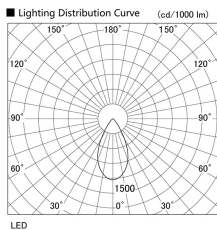

Item no. DD105-3250B9035

Series Name: Φ 100 Lens type Adjustable downlight

Installation	Recessed mount
Type	
Fixture wattage	31.8W
Beam angle	53 deg
Color Temp.	3500K
CRI	Ra>90
Luminous	2873 lm
Body	Die-cast aluminum alloy
Body finish	N/A
Trim finish	Black
Reflector finish	N/A
IP Rate	IP20
Light source	COB module
Input Voltage	AC220~240V
Dimming Type	Non-Dimmable
Certificate	CE, CCC
Cut Hole	100mm

Height (Weight)	
31.8W	127 (0.9kg)
24.3W	127 (0.9kg)
21.0W	92 (0.8kg)
14.0W	92 (0.8kg)