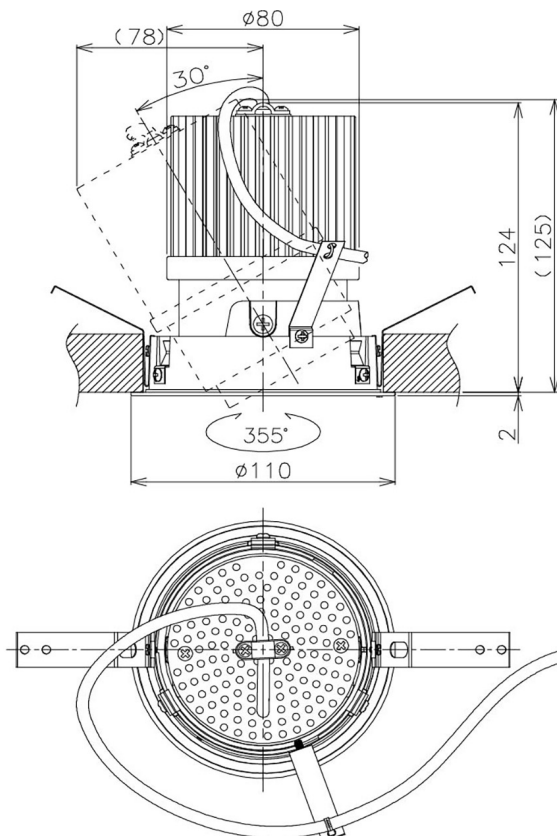

Item no. DD105-3250B9035

Series Name:  $\Phi$ 100 Lens type Adjustable downlight

|                  |   |
|------------------|---|
| Installation     | Recessed mount                            |
| Type             | $\Phi$ 100 Lens type Adjustable downlight |
| Fixture wattage  | 31.8W                                     |
| Beam angle       | 53 deg                                    |
| Color Temp.      | 3500K                                     |
| CRI              | Ra>90                                     |
| Luminous         | 2873 lm                                   |
| Body             | Die-cast aluminum alloy                   |
| Body finish      | N/A                                       |
| Trim finish      | Black                                     |
| Reflector finish | N/A                                       |
| IP Rate          | IP20                                      |
| Light source     | COB module                                |
| Input Voltage    | AC220~240V                                |
| Dimming Type     | Non-Dimmable                              |
| Certificate      | CE, CCC                                   |
| Cut Hole         | 100mm                                     |

| Height (Weight) |             |
|-----------------|-------------|
| 31.8W           | 127 (0.9kg) |
| 24.3W           | 127 (0.9kg) |
| 21.0W           | 92 (0.8kg)  |
| 14.0W           | 92 (0.8kg)  |