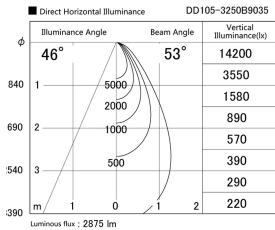

Item no. DD105-3250B9035

Series Name: Φ 100 Lens type Adjustable downlight

Installation	Recessed mount
Type	
Fixture wattage	31.8W
Beam angle	53 deg
Color Temp.	3500K
CRI	Ra>90
Luminous	2873 lm
Body	Die-cast aluminum alloy
Body finish	N/A
Trim finish	Black
Reflector finish	N/A
IP Rate	IP20
Light source	COB module
Input Voltage	AC220~240V
Dimming Type	Non-Dimmable
Certificate	CE, CCC
Cut Hole	100mm

Height (Weight)	
31.8W	127 (0.9kg)
24.3W	127 (0.9kg)
21.0W	92 (0.8kg)
14.0W	92 (0.8kg)