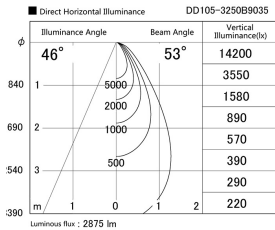

Item no. DD105-3250B9035

Series Name:  $\Phi$ 100 Lens type Adjustable downlight

|                  |   |
|------------------|---|
| Installation     | Recessed mount                            |
| Type             | $\Phi$ 100 Lens type Adjustable downlight |
| Fixture wattage  | 31.8W                                     |
| Beam angle       | 53 deg                                    |
| Color Temp.      | 3500K                                     |
| CRI              | Ra>90                                     |
| Luminous         | 2873 lm                                   |
| Body             | Die-cast aluminum alloy                   |
| Body finish      | N/A                                       |
| Trim finish      | Black                                     |
| Reflector finish | N/A                                       |
| IP Rate          | IP20                                      |
| Light source     | COB module                                |
| Input Voltage    | AC220~240V                                |
| Dimming Type     | Non-Dimmable                              |
| Certificate      | CE, CCC                                   |
| Cut Hole         | 100mm                                     |

| Height (Weight) |             |
|-----------------|-------------|
| 31.8W           | 127 (0.9kg) |
| 24.3W           | 127 (0.9kg) |
| 21.0W           | 92 (0.8kg)  |
| 14.0W           | 92 (0.8kg)  |