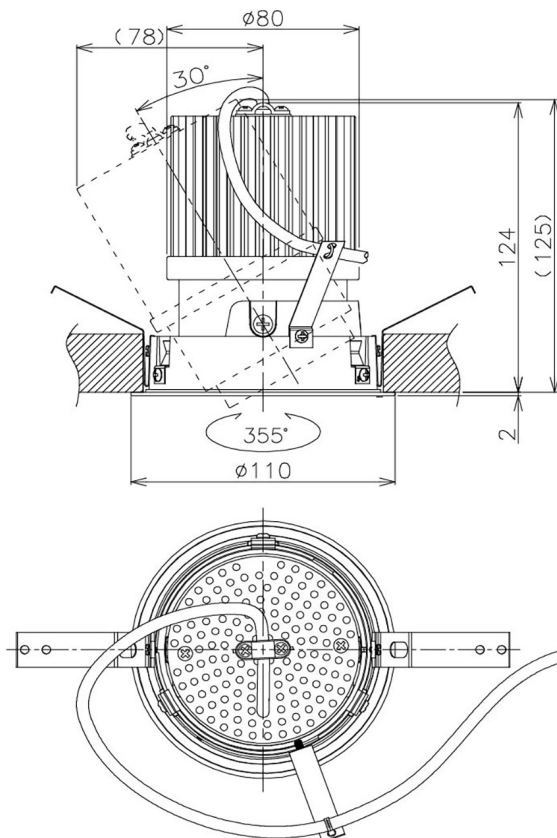

Item no. DD105-3250B9035

Series Name: Φ 100 Lens type Adjustable downlight

Installation	Recessed mount
Type	
Fixture wattage	31.8W
Beam angle	53 deg
Color Temp.	3500K
CRI	Ra>90
Luminous	2873 lm
Body	Die-cast aluminum alloy
Body finish	N/A
Trim finish	Black
Reflector finish	N/A
IP Rate	IP20
Light source	COB module
Input Voltage	AC220~240V
Dimming Type	Non-Dimmable
Certificate	CE, CCC
Cut Hole	100mm

Height (Weight)	
31.8W	127 (0.9kg)
24.3W	127 (0.9kg)
21.0W	92 (0.8kg)
14.0W	92 (0.8kg)