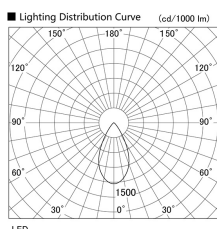

Item no. DD105-3250B9040

Series Name: Φ 100 Lens type Adjustable
downlight

| | |
|------------------|-------------------------|
| Installation | Recessed mount |
| Type | |
| Fixture wattage | 31.8W |
| Beam angle | 53 deg |
| Color Temp. | 4000K |
| CRI | Ra>90 |
| Luminous | 2955 lm |
| Body | Die-cast aluminum alloy |
| Body finish | N/A |
| Trim finish | Black |
| Reflector finish | N/A |
| IP Rate | IP20 |
| Light source | COB module |
| Input Voltage | AC220~240V |
| Dimming Type | Non-Dimmable |
| Certificate | CE, CCC |
| Cut Hole | 100mm |

| Height (Weight) | |
|-----------------|-------------|
| 31.8W | 127 (0.9kg) |
| 24.3W | 127 (0.9kg) |
| 21.0W | 92 (0.8kg) |
| 14.0W | 92 (0.8kg) |