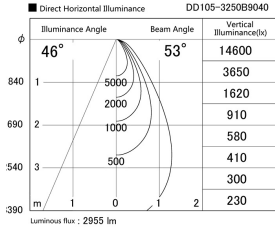

Item no. DD105-3250B9040

Series Name:  $\Phi$ 100 Lens type Adjustable downlight

Installation	Recessed mount
Type	$\Phi$ 100 Lens type Adjustable downlight
Fixture wattage	31.8W
Beam angle	53 deg
Color Temp.	4000K
CRI	Ra>90
Luminous	2955 lm
Body	Die-cast aluminum alloy
Body finish	N/A
Trim finish	Black
Reflector finish	N/A
IP Rate	IP20
Light source	COB module
Input Voltage	AC220~240V
Dimming Type	Non-Dimmable
Certificate	CE, CCC
Cut Hole	100mm

Height (Weight)	
31.8W	127 (0.9kg)
24.3W	127 (0.9kg)
21.0W	92 (0.8kg)
14.0W	92 (0.8kg)