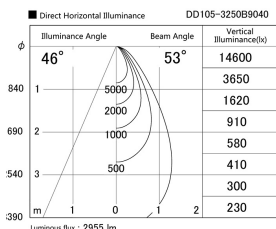

Item no. DD105-3250B9040

Series Name: Φ 100 Lens type Adjustable
downlight

| | |
|------------------|-------------------------|
| Installation | Recessed mount |
| Type | |
| Fixture wattage | 31.8W |
| Beam angle | 53 deg |
| Color Temp. | 4000K |
| CRI | Ra>90 |
| Luminous | 2955 lm |
| Body | Die-cast aluminum alloy |
| Body finish | N/A |
| Trim finish | Black |
| Reflector finish | N/A |
| IP Rate | IP20 |
| Light source | COB module |
| Input Voltage | AC220~240V |
| Dimming Type | Non-Dimmable |
| Certificate | CE, CCC |
| Cut Hole | 100mm |

| Height (Weight) | |
|-----------------|-------------|
| 31.8W | 127 (0.9kg) |
| 24.3W | 127 (0.9kg) |
| 21.0W | 92 (0.8kg) |
| 14.0W | 92 (0.8kg) |