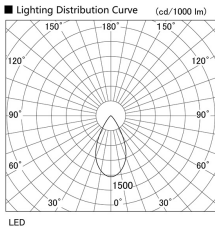

Item no. DD105-3250B9040

Series Name:  $\Phi$ 100 Lens type Adjustable downlight

Installation	Recessed mount
Type	$\Phi$ 100 Lens type Adjustable downlight
Fixture wattage	31.8W
Beam angle	53 deg
Color Temp.	4000K
CRI	Ra>90
Luminous	2955 lm
Body	Die-cast aluminum alloy
Body finish	N/A
Trim finish	Black
Reflector finish	N/A
IP Rate	IP20
Light source	COB module
Input Voltage	AC220~240V
Dimming Type	Non-Dimmable
Certificate	CE, CCC
Cut Hole	100mm

Height (Weight)	
31.8W	127 (0.9kg)
24.3W	127 (0.9kg)
21.0W	92 (0.8kg)
14.0W	92 (0.8kg)