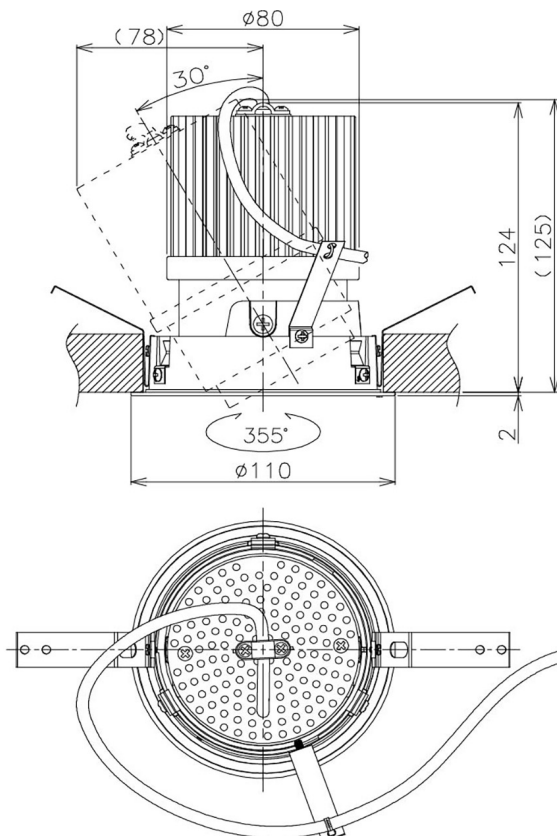

Item no. DD105-3250B9040

Series Name:  $\Phi$ 100 Lens type Adjustable downlight

Installation	Recessed mount
Type	$\Phi$ 100 Lens type Adjustable downlight
Fixture wattage	31.8W
Beam angle	53 deg
Color Temp.	4000K
CRI	Ra>90
Luminous	2955 lm
Body	Die-cast aluminum alloy
Body finish	N/A
Trim finish	Black
Reflector finish	N/A
IP Rate	IP20
Light source	COB module
Input Voltage	AC220~240V
Dimming Type	Non-Dimmable
Certificate	CE, CCC
Cut Hole	100mm

Height (Weight)	
31.8W	127 (0.9kg)
24.3W	127 (0.9kg)
21.0W	92 (0.8kg)
14.0W	92 (0.8kg)