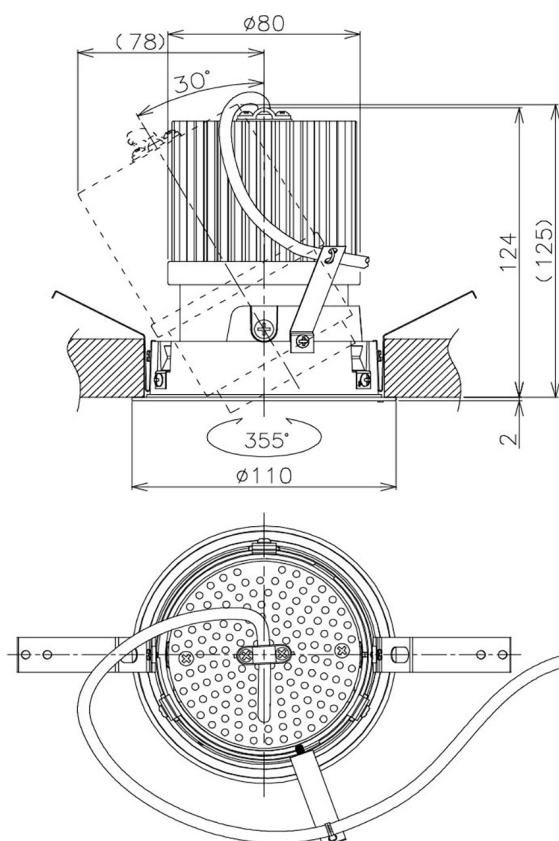

Item no. DD105-3250B9040

Series Name: Φ 100 Lens type Adjustable
downlight

| | |
|------------------|-------------------------|
| Installation | Recessed mount |
| Type | |
| Fixture wattage | 31.8W |
| Beam angle | 53 deg |
| Color Temp. | 4000K |
| CRI | Ra>90 |
| Luminous | 2955 lm |
| Body | Die-cast aluminum alloy |
| Body finish | N/A |
| Trim finish | Black |
| Reflector finish | N/A |
| IP Rate | IP20 |
| Light source | COB module |
| Input Voltage | AC220~240V |
| Dimming Type | Non-Dimmable |
| Certificate | CE, CCC |
| Cut Hole | 100mm |

| Height (Weight) | |
|-----------------|-------------|
| 31.8W | 127 (0.9kg) |
| 24.3W | 127 (0.9kg) |
| 21.0W | 92 (0.8kg) |
| 14.0W | 92 (0.8kg) |