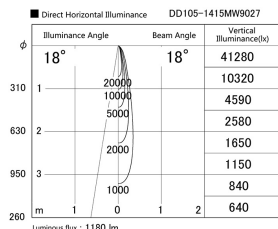

Item no. DD105-1415MW9027

Series Name:  $\Phi$ 100 Lens type Adjustable downlight, Antiglare

Installation	Recessed mount
Type	
Fixture wattage	14W
Beam angle	18 deg
Color Temp.	2700K
CRI	Ra>90
Luminous	1180 lm
Body	Die-cast aluminum alloy
Body finish	N/A
Trim finish	White
Reflector finish	Mirror
IP Rate	IP20
Light source	COB module
Input Voltage	AC220~240V
Dimming Type	Non-Dimmable
Certificate	CCC
Cut Hole	100mm

Height (Weight)	
31.8W	152 (0.9kg)
24.3W	152 (0.9kg)
21.0W	115 (0.8kg)
14.0W	115 (0.8kg)