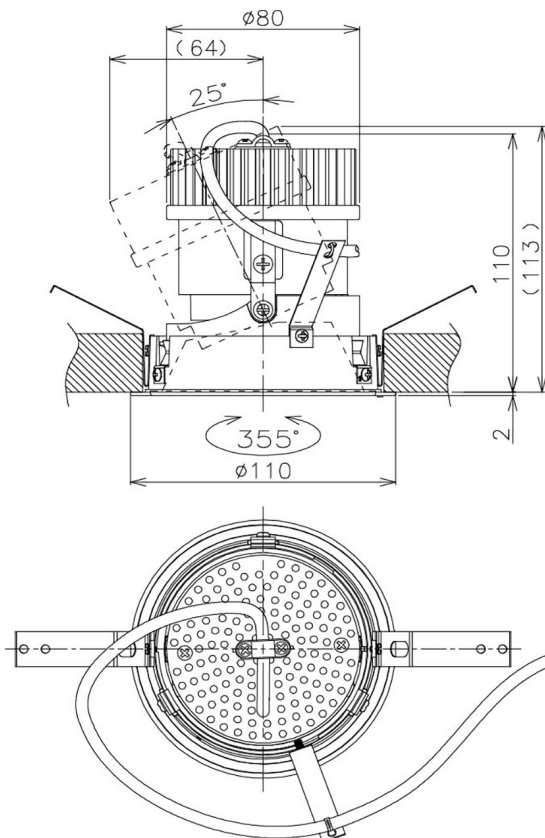

Item no. DD105-1415MW9027

Series Name: Φ 100 Lens type Adjustable downlight, Antiglare

Installation	Recessed mount
Type	Φ 100 Lens type Adjustable downlight, Antiglare
Fixture wattage	14W
Beam angle	18 deg
Color Temp.	2700K
CRI	Ra>90
Luminous	1180 lm
Body	Die-cast aluminum alloy
Body finish	N/A
Trim finish	White
Reflector finish	Mirror
IP Rate	IP20
Light source	COB module
Input Voltage	AC220~240V
Dimming Type	Non-Dimmable
Certificate	CCC
Cut Hole	100mm

Height (Weight)	
31.8W	152 (0.9kg)
24.3W	152 (0.9kg)
21.0W	115 (0.8kg)
14.0W	115 (0.8kg)