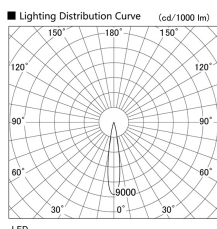

Item no. DD105-1415MW9027

Series Name:  $\Phi$ 100 Lens type Adjustable downlight, Antiglare

Installation	Recessed mount
Type	
Fixture wattage	14W
Beam angle	18 deg
Color Temp.	2700K
CRI	Ra>90
Luminous	1180 lm
Body	Die-cast aluminum alloy
Body finish	N/A
Trim finish	White
Reflector finish	Mirror
IP Rate	IP20
Light source	COB module
Input Voltage	AC220~240V
Dimming Type	Non-Dimmable
Certificate	CCC
Cut Hole	100mm

Height (Weight)	
31.8W	152 (0.9kg)
24.3W	152 (0.9kg)
21.0W	115 (0.8kg)
14.0W	115 (0.8kg)