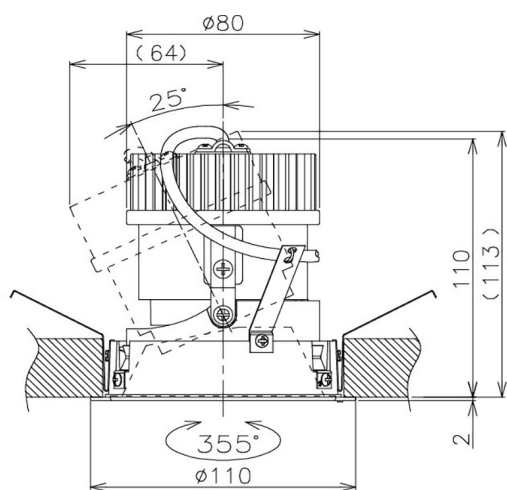

Item no. DD105-1415MW9027

Series Name:  $\Phi$ 100 Lens type Adjustable downlight, Antiglare

Installation	Recessed mount
Type	
Fixture wattage	14W
Beam angle	18 deg
Color Temp.	2700K
CRI	Ra>90
Luminous	1180 lm
Body	Die-cast aluminum alloy
Body finish	N/A
Trim finish	White
Reflector finish	Mirror
IP Rate	IP20
Light source	COB module
Input Voltage	AC220~240V
Dimming Type	Non-Dimmable
Certificate	CCC
Cut Hole	100mm

Height (Weight)	
31.8W	152 (0.9kg)
24.3W	152 (0.9kg)
21.0W	115 (0.8kg)
14.0W	115 (0.8kg)