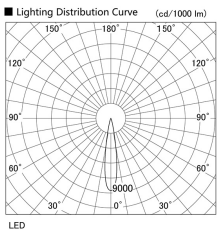

Item no. DD105-1415MW9027

Series Name: Φ 100 Lens type Adjustable downlight, Antiglare

Installation	Recessed mount
Type	Φ 100 Lens type Adjustable downlight, Antiglare
Fixture wattage	14W
Beam angle	18 deg
Color Temp.	2700K
CRI	Ra>90
Luminous	1180 lm
Body	Die-cast aluminum alloy
Body finish	N/A
Trim finish	White
Reflector finish	Mirror
IP Rate	IP20
Light source	COB module
Input Voltage	AC220~240V
Dimming Type	Non-Dimmable
Certificate	CCC
Cut Hole	100mm

Height (Weight)	
31.8W	152 (0.9kg)
24.3W	152 (0.9kg)
21.0W	115 (0.8kg)
14.0W	115 (0.8kg)