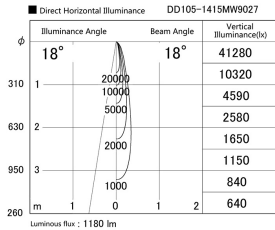

Item no. DD105-1415MW9027

Series Name: Φ 100 Lens type Adjustable downlight, Antiglare

Installation	Recessed mount
Type	Φ 100 Lens type Adjustable downlight, Antiglare
Fixture wattage	14W
Beam angle	18 deg
Color Temp.	2700K
CRI	Ra>90
Luminous	1180 lm
Body	Die-cast aluminum alloy
Body finish	N/A
Trim finish	White
Reflector finish	Mirror
IP Rate	IP20
Light source	COB module
Input Voltage	AC220~240V
Dimming Type	Non-Dimmable
Certificate	CCC
Cut Hole	100mm

Height (Weight)	
31.8W	152 (0.9kg)
24.3W	152 (0.9kg)
21.0W	115 (0.8kg)
14.0W	115 (0.8kg)