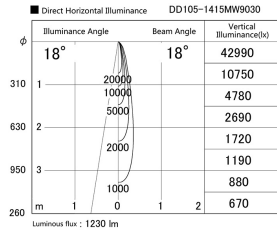

Item no. DD105-1415MW9030

Series Name: Φ 100 Lens type Adjustable downlight, Antiglare

Installation	Recessed mount
Type	
Fixture wattage	14W
Beam angle	18 deg
Color Temp.	3000K
CRI	Ra>90
Luminous	1229 lm
Body	Die-cast aluminum alloy
Body finish	N/A
Trim finish	White
Reflector finish	Mirror
IP Rate	IP20
Light source	COB module
Input Voltage	AC220~240V
Dimming Type	Non-Dimmable
Certificate	CCC
Cut Hole	100mm

Height (Weight)	
31.8W	152 (0.9kg)
24.3W	152 (0.9kg)
21.0W	115 (0.8kg)
14.0W	115 (0.8kg)