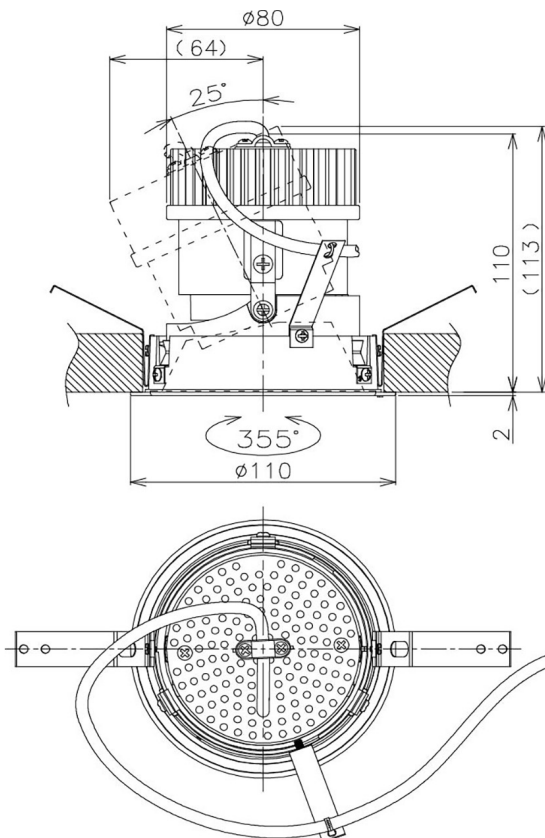

Item no. DD105-1415MW9030

Series Name:  $\Phi$ 100 Lens type Adjustable downlight, Antiglare

Installation	Recessed mount
Type	$\Phi$ 100 Lens type Adjustable downlight, Antiglare
Fixture wattage	14W
Beam angle	18 deg
Color Temp.	3000K
CRI	Ra>90
Luminous	1229 lm
Body	Die-cast aluminum alloy
Body finish	N/A
Trim finish	White
Reflector finish	Mirror
IP Rate	IP20
Light source	COB module
Input Voltage	AC220~240V
Dimming Type	Non-Dimmable
Certificate	CCC
Cut Hole	100mm

Height (Weight)	
31.8W	152 (0.9kg)
24.3W	152 (0.9kg)
21.0W	115 (0.8kg)
14.0W	115 (0.8kg)