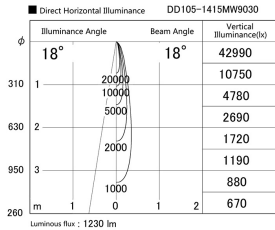

Item no. DD105-1415MW9030

Series Name:  $\Phi$ 100 Lens type Adjustable downlight, Antiglare

Installation	Recessed mount
Type	$\Phi$ 100 Lens type Adjustable downlight, Antiglare
Fixture wattage	14W
Beam angle	18 deg
Color Temp.	3000K
CRI	Ra>90
Luminous	1229 lm
Body	Die-cast aluminum alloy
Body finish	N/A
Trim finish	White
Reflector finish	Mirror
IP Rate	IP20
Light source	COB module
Input Voltage	AC220~240V
Dimming Type	Non-Dimmable
Certificate	CCC
Cut Hole	100mm

Height (Weight)	
31.8W	152 (0.9kg)
24.3W	152 (0.9kg)
21.0W	115 (0.8kg)
14.0W	115 (0.8kg)