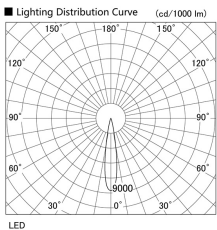

Item no. DD105-1415MW9030

Series Name: Φ 100 Lens type Adjustable downlight, Antiglare

Installation	Recessed mount
Type	
Fixture wattage	14W
Beam angle	18 deg
Color Temp.	3000K
CRI	Ra>90
Luminous	1229 lm
Body	Die-cast aluminum alloy
Body finish	N/A
Trim finish	White
Reflector finish	Mirror
IP Rate	IP20
Light source	COB module
Input Voltage	AC220~240V
Dimming Type	Non-Dimmable
Certificate	CCC
Cut Hole	100mm

Height (Weight)	
31.8W	152 (0.9kg)
24.3W	152 (0.9kg)
21.0W	115 (0.8kg)
14.0W	115 (0.8kg)