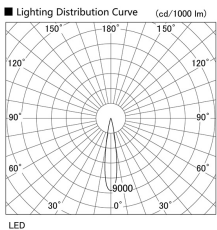

Item no. DD105-1415MW9030

Series Name:  $\Phi$ 100 Lens type Adjustable downlight, Antiglare

Installation	Recessed mount
Type	$\Phi$ 100 Lens type Adjustable downlight, Antiglare
Fixture wattage	14W
Beam angle	18 deg
Color Temp.	3000K
CRI	Ra>90
Luminous	1229 lm
Body	Die-cast aluminum alloy
Body finish	N/A
Trim finish	White
Reflector finish	Mirror
IP Rate	IP20
Light source	COB module
Input Voltage	AC220~240V
Dimming Type	Non-Dimmable
Certificate	CCC
Cut Hole	100mm

Height (Weight)	
31.8W	152 (0.9kg)
24.3W	152 (0.9kg)
21.0W	115 (0.8kg)
14.0W	115 (0.8kg)