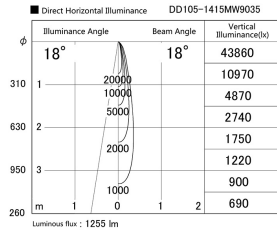

Item no. DD105-1415MW9035

Series Name: Φ 100 Lens type Adjustable downlight, Antiglare

Installation	Recessed mount
Type	Φ 100 Lens type Adjustable downlight, Antiglare
Fixture wattage	14W
Beam angle	18 deg
Color Temp.	3500K
CRI	Ra>90
Luminous	1254 lm
Body	Die-cast aluminum alloy
Body finish	N/A
Trim finish	White
Reflector finish	Mirror
IP Rate	IP20
Light source	COB module
Input Voltage	AC220~240V
Dimming Type	Non-Dimmable
Certificate	CCC
Cut Hole	100mm

Height (Weight)	
31.8W	152 (0.9kg)
24.3W	152 (0.9kg)
21.0W	115 (0.8kg)
14.0W	115 (0.8kg)