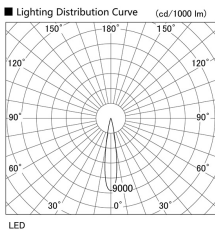

Item no. DD105-1415MW9035

Series Name: Φ 100 Lens type Adjustable downlight, Antiglare

Installation	Recessed mount
Type	Φ 100 Lens type Adjustable downlight, Antiglare
Fixture wattage	14W
Beam angle	18 deg
Color Temp.	3500K
CRI	Ra>90
Luminous	1254 lm
Body	Die-cast aluminum alloy
Body finish	N/A
Trim finish	White
Reflector finish	Mirror
IP Rate	IP20
Light source	COB module
Input Voltage	AC220~240V
Dimming Type	Non-Dimmable
Certificate	CCC
Cut Hole	100mm

Height (Weight)	
31.8W	152 (0.9kg)
24.3W	152 (0.9kg)
21.0W	115 (0.8kg)
14.0W	115 (0.8kg)