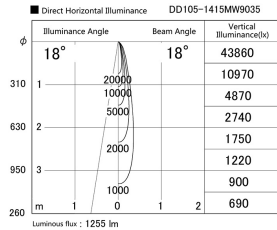

Item no. DD105-1415MW9035

Series Name:  $\Phi$ 100 Lens type Adjustable downlight, Antiglare

Installation	Recessed mount
Type	
Fixture wattage	14W
Beam angle	18 deg
Color Temp.	3500K
CRI	Ra>90
Luminous	1254 lm
Body	Die-cast aluminum alloy
Body finish	N/A
Trim finish	White
Reflector finish	Mirror
IP Rate	IP20
Light source	COB module
Input Voltage	AC220~240V
Dimming Type	Non-Dimmable
Certificate	CCC
Cut Hole	100mm

Height (Weight)	
31.8W	152 (0.9kg)
24.3W	152 (0.9kg)
21.0W	115 (0.8kg)
14.0W	115 (0.8kg)