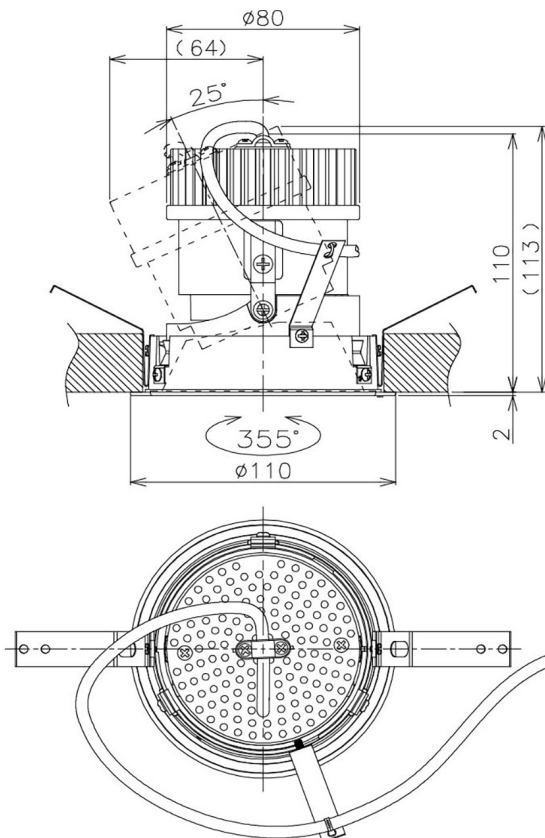

Item no. DD105-1415MW9035

Series Name: Φ 100 Lens type Adjustable downlight, Antiglare

Installation	Recessed mount
Type	Φ 100 Lens type Adjustable downlight, Antiglare
Fixture wattage	14W
Beam angle	18 deg
Color Temp.	3500K
CRI	Ra>90
Luminous	1254 lm
Body	Die-cast aluminum alloy
Body finish	N/A
Trim finish	White
Reflector finish	Mirror
IP Rate	IP20
Light source	COB module
Input Voltage	AC220~240V
Dimming Type	Non-Dimmable
Certificate	CCC
Cut Hole	100mm

Height (Weight)	
31.8W	152 (0.9kg)
24.3W	152 (0.9kg)
21.0W	115 (0.8kg)
14.0W	115 (0.8kg)