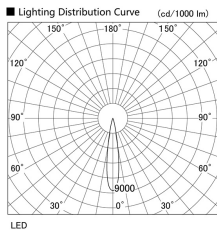

Item no. DD105-1415MW9035

Series Name:  $\Phi$ 100 Lens type Adjustable downlight, Antiglare

Installation	Recessed mount
Type	
Fixture wattage	14W
Beam angle	18 deg
Color Temp.	3500K
CRI	Ra>90
Luminous	1254 lm
Body	Die-cast aluminum alloy
Body finish	N/A
Trim finish	White
Reflector finish	Mirror
IP Rate	IP20
Light source	COB module
Input Voltage	AC220~240V
Dimming Type	Non-Dimmable
Certificate	CCC
Cut Hole	100mm

Height (Weight)	
31.8W	152 (0.9kg)
24.3W	152 (0.9kg)
21.0W	115 (0.8kg)
14.0W	115 (0.8kg)