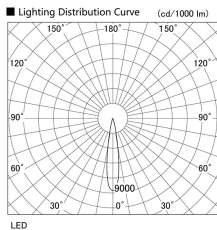

Item no. DD105-1415MW9040

Series Name:  $\Phi$ 100 Lens type Adjustable downlight, Antiglare

Installation	Recessed mount
Type	
Fixture wattage	14W
Beam angle	18 deg
Color Temp.	4000K
CRI	Ra>90
Luminous	1266 lm
Body	Die-cast aluminum alloy
Body finish	N/A
Trim finish	White
Reflector finish	Mirror
IP Rate	IP20
Light source	COB module
Input Voltage	AC220~240V
Dimming Type	Non-Dimmable
Certificate	CCC
Cut Hole	100mm

Height (Weight)	
31.8W	152 (0.9kg)
24.3W	152 (0.9kg)
21.0W	115 (0.8kg)
14.0W	115 (0.8kg)