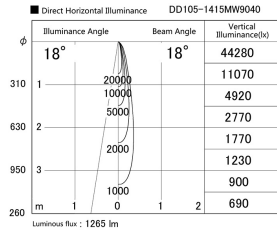

Item no. DD105-1415MW9040

Series Name:  $\Phi$ 100 Lens type Adjustable downlight, Antiglare

Installation	Recessed mount
Type	
Fixture wattage	14W
Beam angle	18 deg
Color Temp.	4000K
CRI	Ra>90
Luminous	1266 lm
Body	Die-cast aluminum alloy
Body finish	N/A
Trim finish	White
Reflector finish	Mirror
IP Rate	IP20
Light source	COB module
Input Voltage	AC220~240V
Dimming Type	Non-Dimmable
Certificate	CCC
Cut Hole	100mm

Height (Weight)	
31.8W	152 (0.9kg)
24.3W	152 (0.9kg)
21.0W	115 (0.8kg)
14.0W	115 (0.8kg)