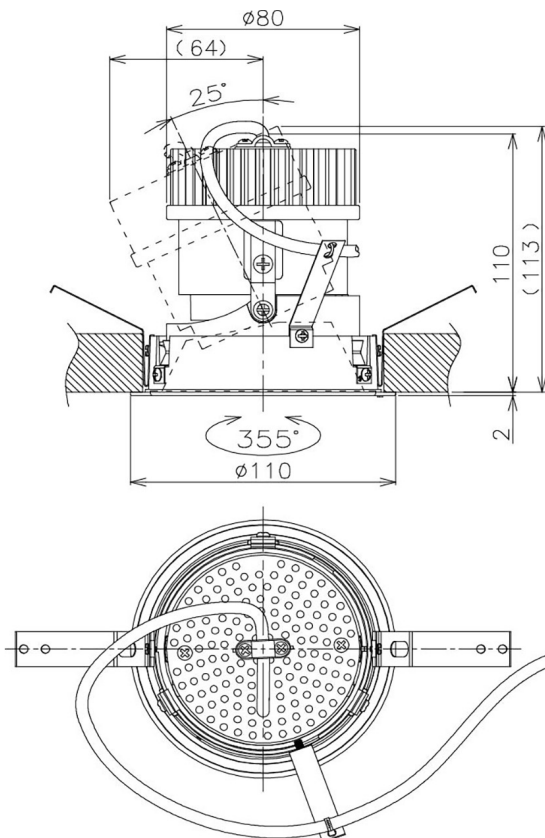

Item no. DD105-1415MW9040

Series Name:  $\Phi$ 100 Lens type Adjustable downlight, Antiglare

Installation	Recessed mount
Type	$\Phi$ 100 Lens type Adjustable downlight, Antiglare
Fixture wattage	14W
Beam angle	18 deg
Color Temp.	4000K
CRI	Ra>90
Luminous	1266 lm
Body	Die-cast aluminum alloy
Body finish	N/A
Trim finish	White
Reflector finish	Mirror
IP Rate	IP20
Light source	COB module
Input Voltage	AC220~240V
Dimming Type	Non-Dimmable
Certificate	CCC
Cut Hole	100mm

Height (Weight)	
31.8W	152 (0.9kg)
24.3W	152 (0.9kg)
21.0W	115 (0.8kg)
14.0W	115 (0.8kg)