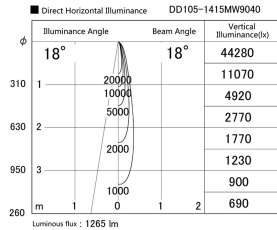

Item no. DD105-1415MW9040

Series Name:  $\Phi$ 100 Lens type Adjustable downlight, Antiglare

Installation	Recessed mount
Type	$\Phi$ 100 Lens type Adjustable downlight, Antiglare
Fixture wattage	14W
Beam angle	18 deg
Color Temp.	4000K
CRI	Ra>90
Luminous	1266 lm
Body	Die-cast aluminum alloy
Body finish	N/A
Trim finish	White
Reflector finish	Mirror
IP Rate	IP20
Light source	COB module
Input Voltage	AC220~240V
Dimming Type	Non-Dimmable
Certificate	CCC
Cut Hole	100mm

Height (Weight)	
31.8W	152 (0.9kg)
24.3W	152 (0.9kg)
21.0W	115 (0.8kg)
14.0W	115 (0.8kg)