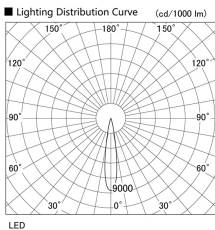

Item no. DD105-1415MW9040

Series Name:  $\Phi$ 100 Lens type Adjustable downlight, Antiglare

Installation	Recessed mount
Type	$\Phi$ 100 Lens type Adjustable downlight, Antiglare
Fixture wattage	14W
Beam angle	18 deg
Color Temp.	4000K
CRI	Ra>90
Luminous	1266 lm
Body	Die-cast aluminum alloy
Body finish	N/A
Trim finish	White
Reflector finish	Mirror
IP Rate	IP20
Light source	COB module
Input Voltage	AC220~240V
Dimming Type	Non-Dimmable
Certificate	CCC
Cut Hole	100mm

Height (Weight)	
31.8W	152 (0.9kg)
24.3W	152 (0.9kg)
21.0W	115 (0.8kg)
14.0W	115 (0.8kg)