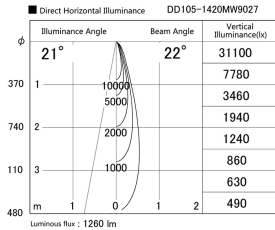

Item no. DD105-1420MW9027

Series Name: Φ 100 Lens type Adjustable downlight, Antiglare

Installation	Recessed mount
Type	
Fixture wattage	14W
Beam angle	22 deg
Color Temp.	2700K
CRI	Ra>90
Luminous	1266 lm
Body	Die-cast aluminum alloy
Body finish	N/A
Trim finish	White
Reflector finish	Mirror
IP Rate	IP20
Light source	COB module
Input Voltage	AC220~240V
Dimming Type	Non-Dimmable
Certificate	CCC
Cut Hole	100mm

Height (Weight)	
31.8W	152 (0.9kg)
24.3W	152 (0.9kg)
21.0W	115 (0.8kg)
14.0W	115 (0.8kg)