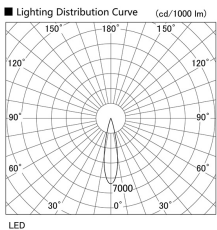

Item no. DD105-1420MW9027

Series Name: Φ 100 Lens type Adjustable downlight, Antiglare

Installation	Recessed mount
Type	
Fixture wattage	14W
Beam angle	22 deg
Color Temp.	2700K
CRI	Ra>90
Luminous	1266 lm
Body	Die-cast aluminum alloy
Body finish	N/A
Trim finish	White
Reflector finish	Mirror
IP Rate	IP20
Light source	COB module
Input Voltage	AC220~240V
Dimming Type	Non-Dimmable
Certificate	CCC
Cut Hole	100mm

Height (Weight)	
31.8W	152 (0.9kg)
24.3W	152 (0.9kg)
21.0W	115 (0.8kg)
14.0W	115 (0.8kg)